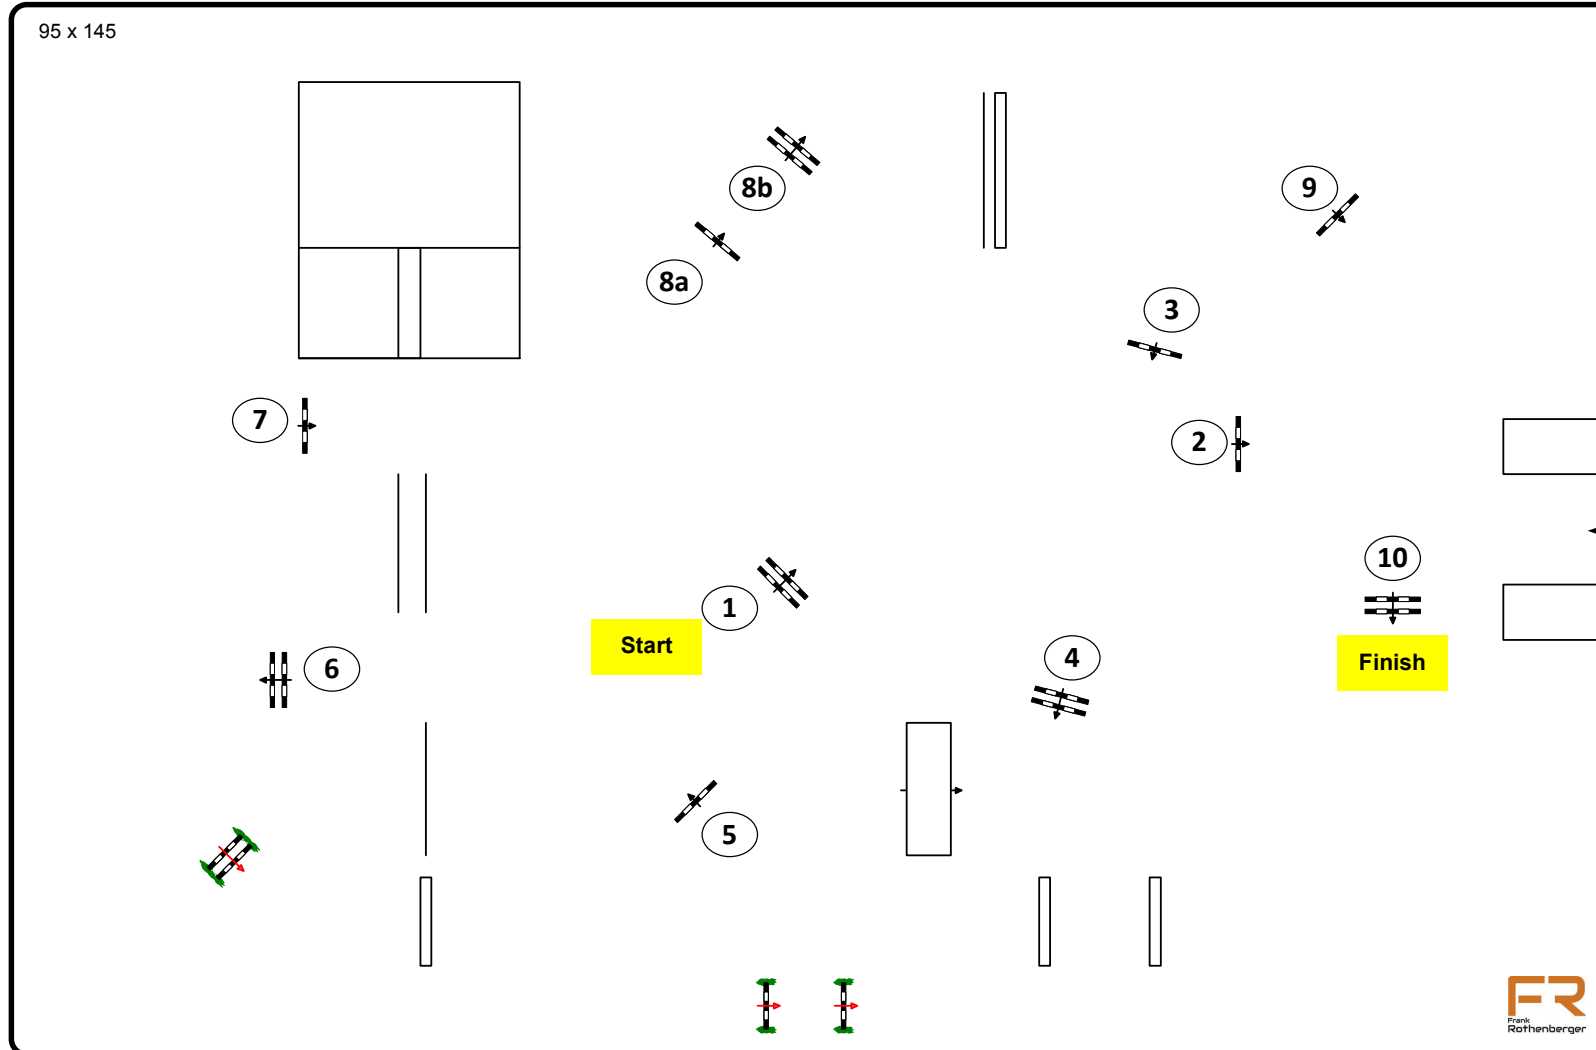

CSI5* Longines Global Champions Tour of Hamburg CSI4* / CSIYH1* / CSI AM A+B Hamburg 2018

Class: 22/25/28

Spooks SML Tour

Competition against the clock

Table: A
National RG:
FEI RG / Art. 238.2.1
Height: 1,15/1,25/1,40 m

Speed: 350 m/min
Length: 420 m
Time allowed: 72 sec
Time limit: 144 sec

Obstacles: 10
Efforts: 11
Penalty sec
Closed combination:

2nd Phase:
0
Length: 0 m
Time allowed: 0 sec
Time limit: 0 sec

Course Design Team: