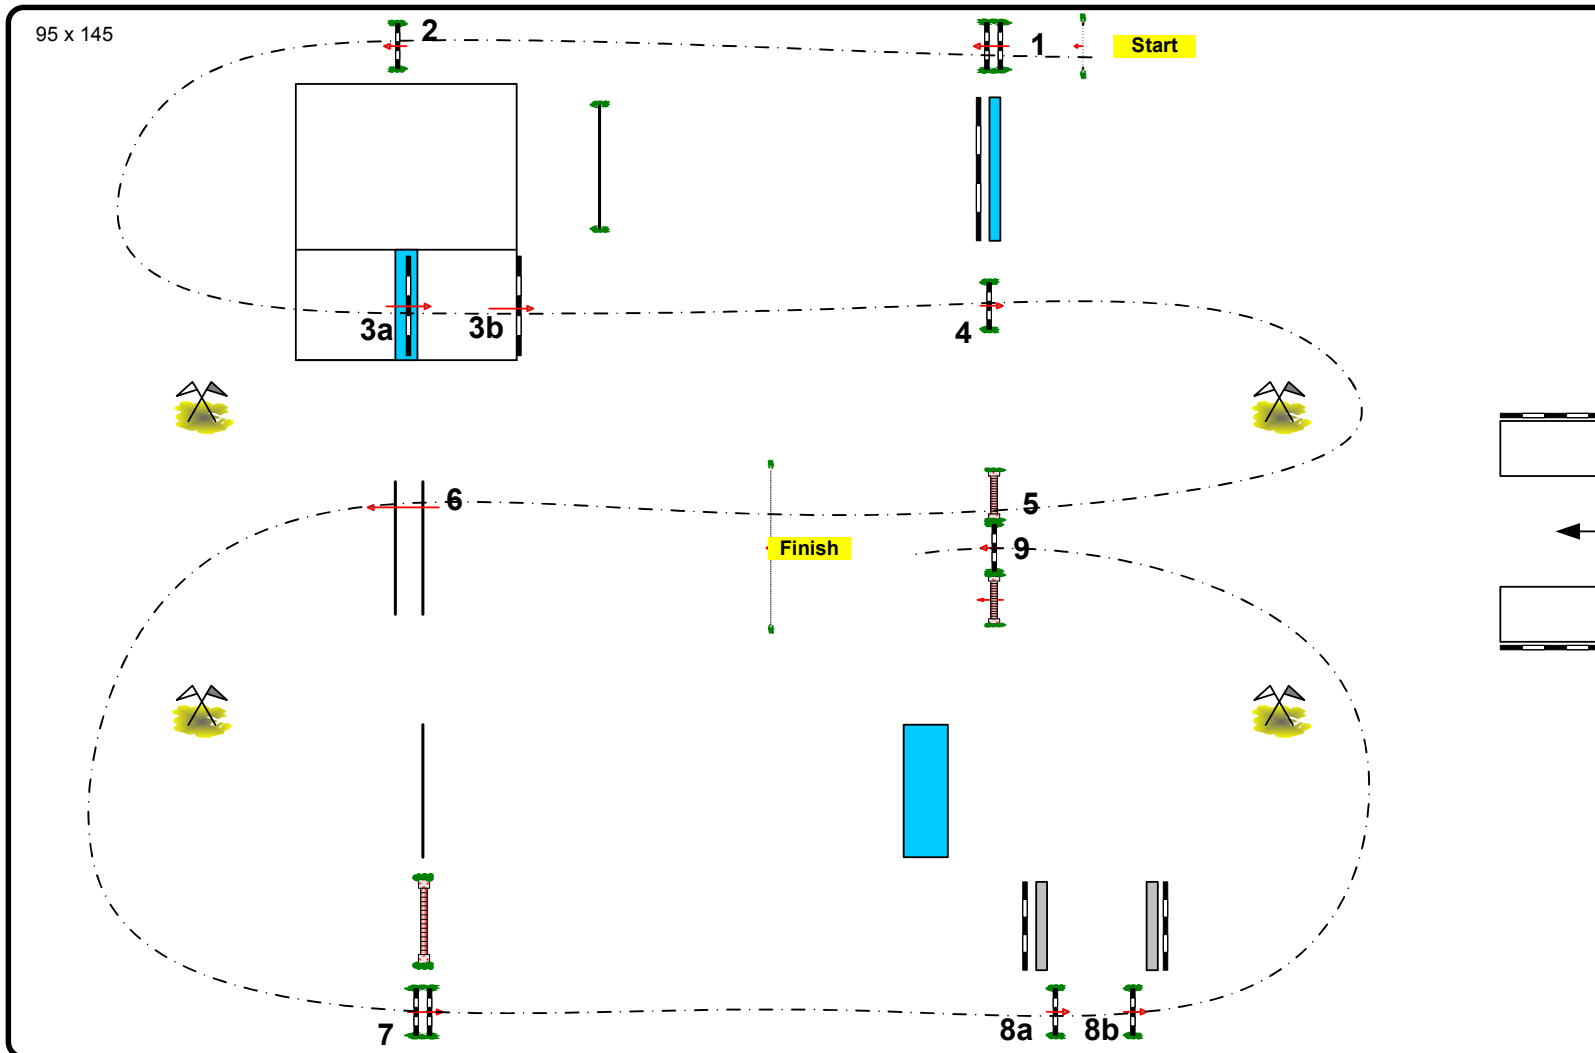

# CSI5\* LGCT Hamburg 2018

Class: 26,27,28

Deutsches Amateur-Derby

Competition against the clock

Table:	A
FEI RG / Art.:	238.2.1
Height in cm:	-
Speed in mtr/min:	350
Length in mtr.:	470
TA in sec:	81
TL in sec:	162
Obstacles:	9
Efforts:	11
Close Combination	3a,3b

Course Design Team:

Frank Rothenberger  
 Christian Wiegand  
 Jürgen Pilarski  
 Isabel Rothenberger  
 Otmar Schmid  
 Klaus Schumacher  
 Ralf Stehr