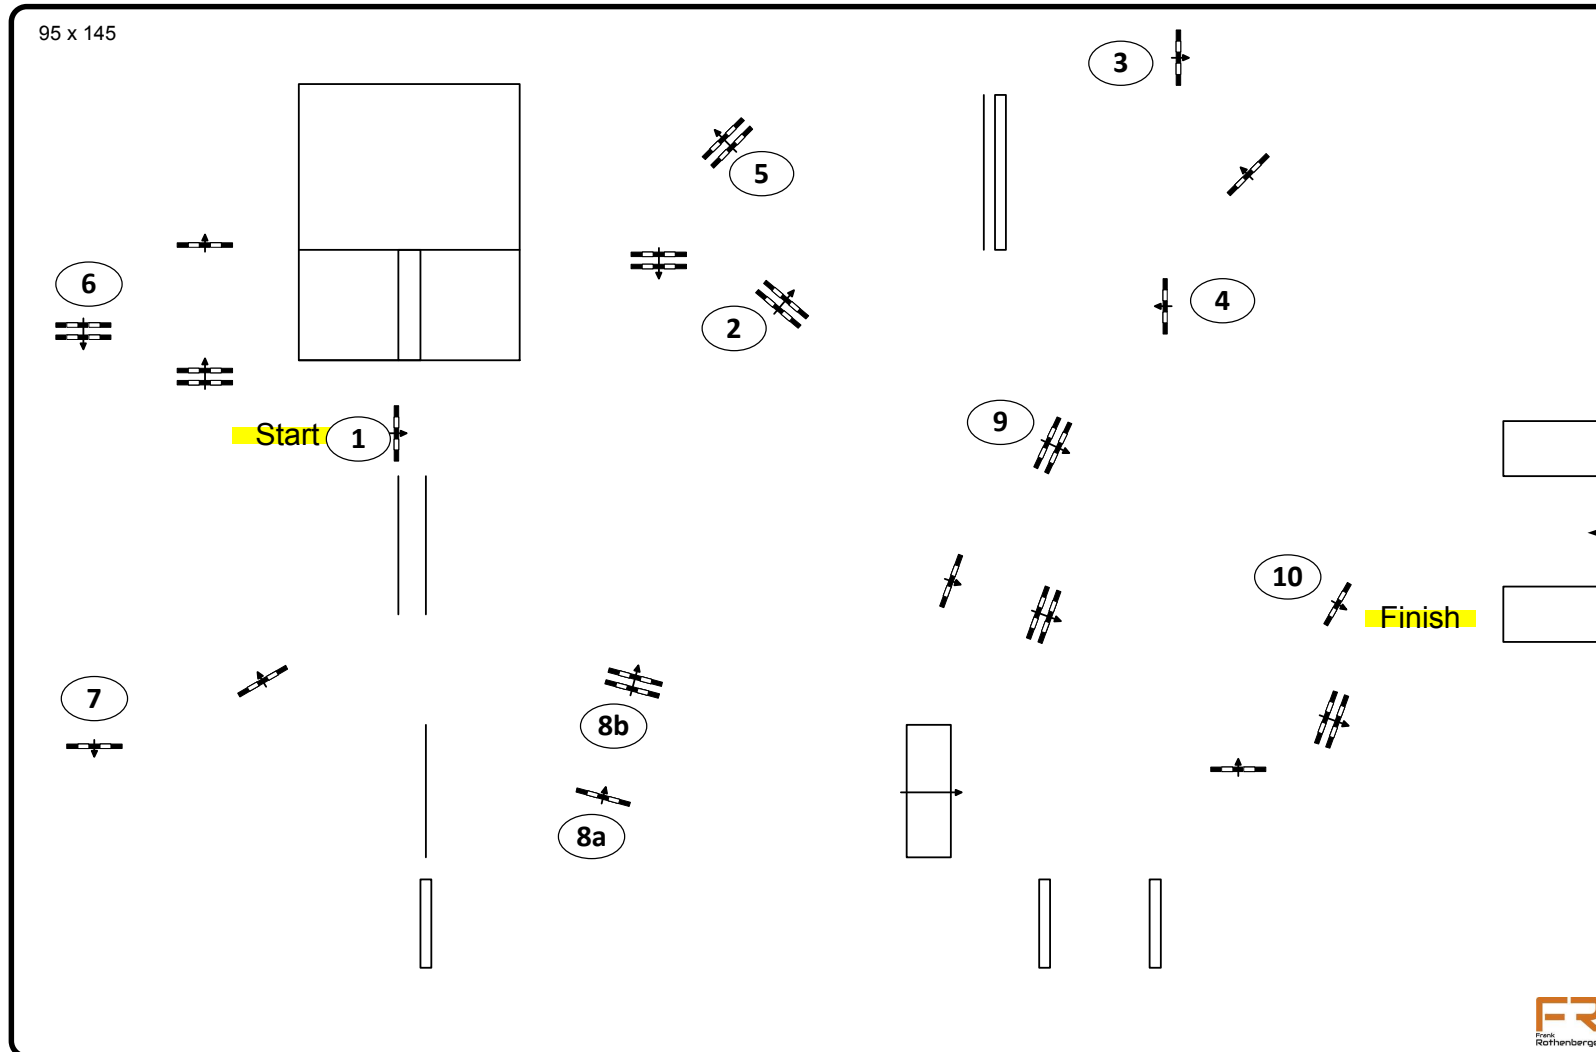

CSI5* Longines Global Champions Tour of Hamburg CSI4* / CSIYH1* / CSI AM A+B Hamburg 2018

Class: 47 Stilspringprüfung Kl.M*

Table: A
National RG: 520,3a
FEI RG / Art.
Height: 1,25 m

Speed: 350 m/min

Length: 460 m
Time allowed: 79 sec
Time limit: 158 sec

Obstacles: 10
Efforts: 11
Penalty sec
Closed combination:

1st Jump-off:

0
Length: 0 m
Time allowed: 0 sec
Time limit: 0 sec

Course Design Team:

Frank Rothenberger
Christian Wiegand

Jürgen Pilarski
Isabel Rothenberger
Otmar Schmid
Klaus Schumacher
Ralf Stehr