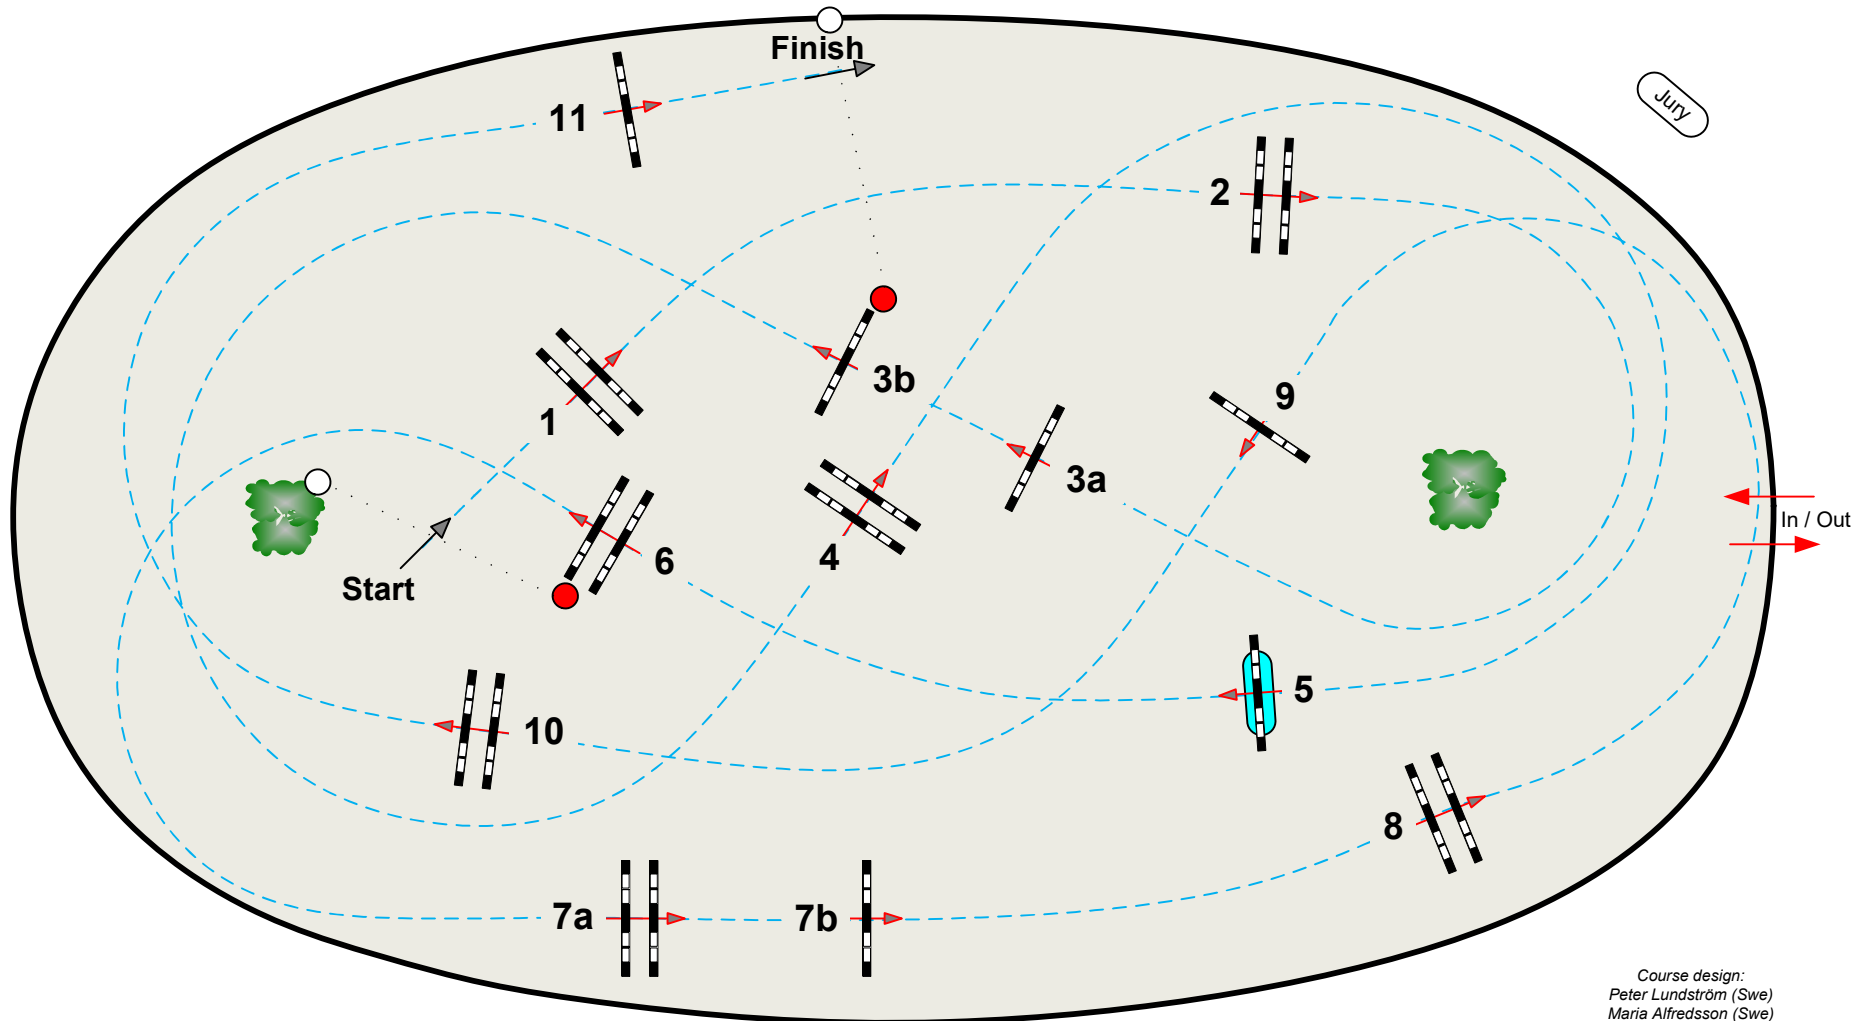

# Gothenburg Horse Show 2018

Class No.: 9

CSIYH 1\*

Competition against the clock

Saturday, February 24

Start 14:26

Table: A  
National RG:  
FEI RG / Art. 238.2.1  
Height: 1,35 m

Speed: 325 m/min  
Length: 450 m  
Time allowed: 84 sec  
Time limit: 168 sec

Obstacles: 1 - 11  
Efforts: 13

Course design:  
Peter Lundström (Swe)  
Maria Alfredsson (Swe)