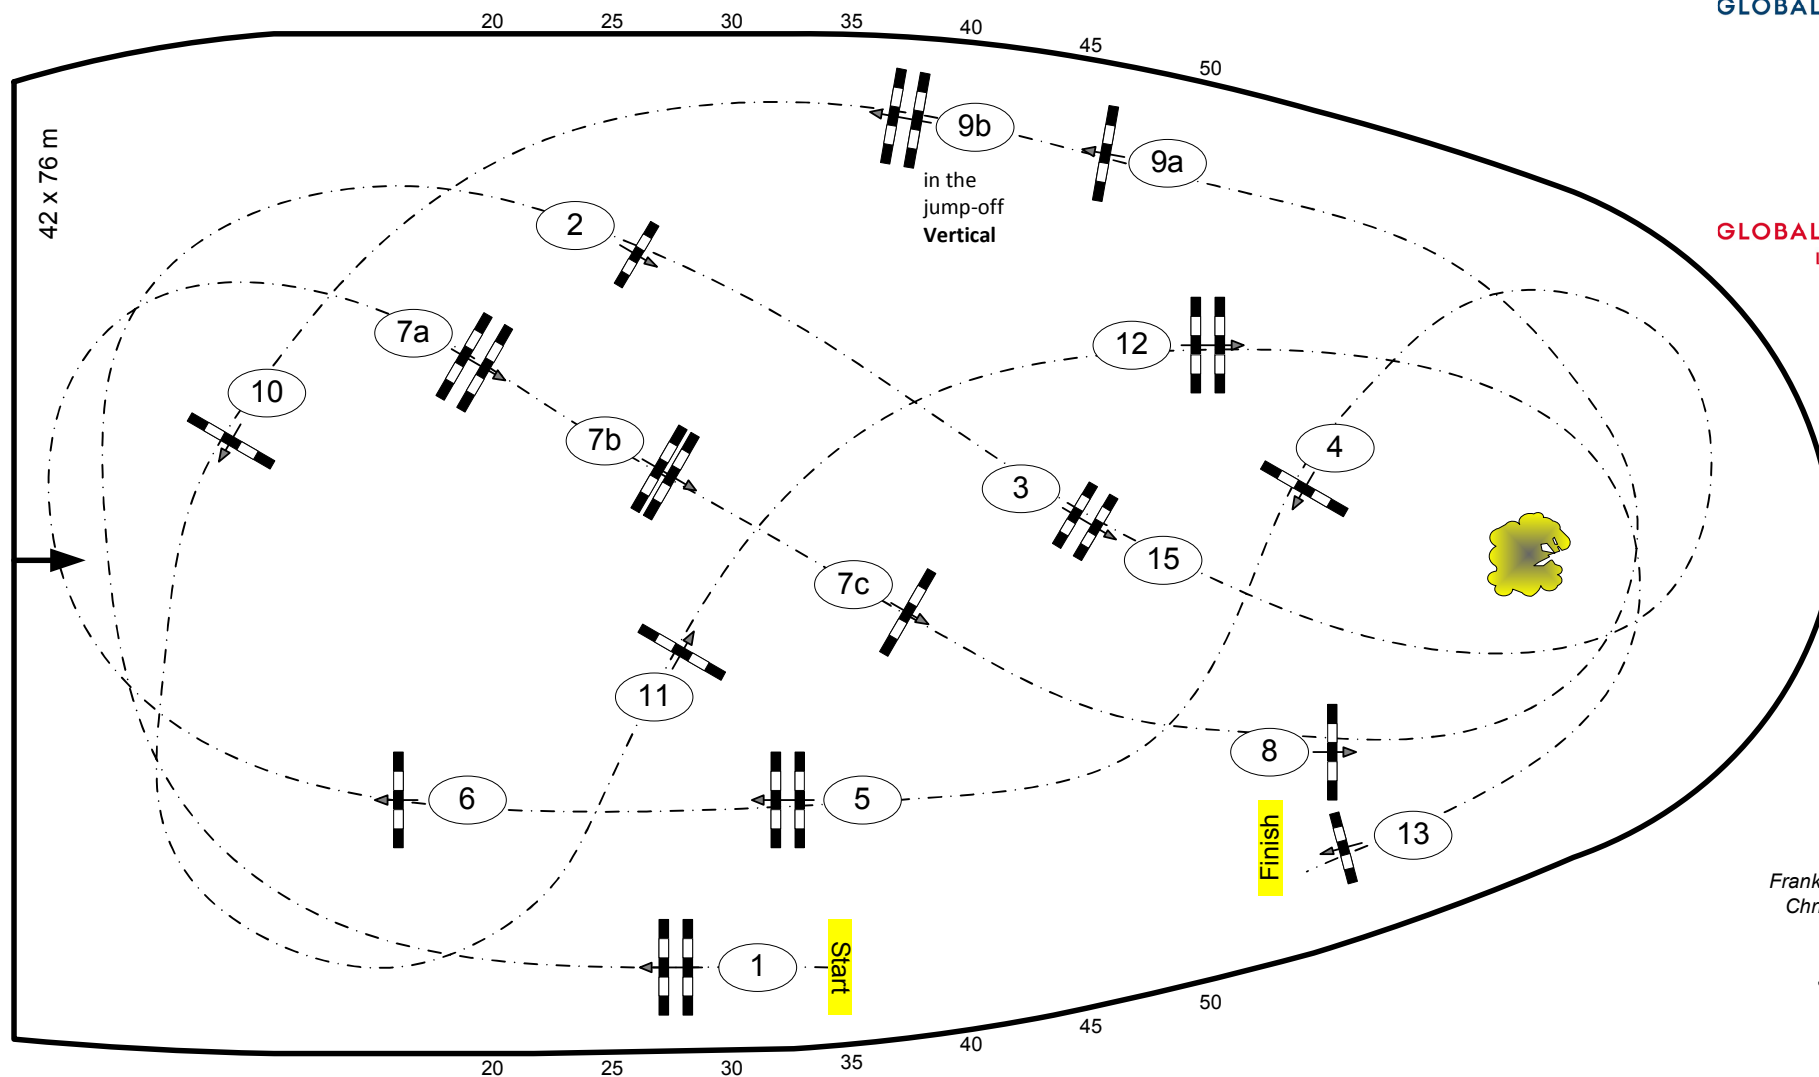

CSI5*/CSI2* Longines Global Champions Tour Berlin 2018

Class No.: 4

Longines Global Champions Tour of Berlin

Competition with one jump-off

Table: A

Speed: 375 m/min

Obstacles: 15,10,11,1,7a,7b,8,9b

1st Jump-off: 15,10,11,1,7a,7b,8,9b

National RG:
FEI RG / Art. 238.2.2
Height: 1,60 m

Length: 0 m
Time allowed: 0 sec
Time limit: 0 sec

Efforts:
Penalty sec:
Closed combination:

Length: 290 m
Time allowed: 47 sec
Time limit: 94 sec

LONGINES
GLOBAL CHAMPIONS
TOUR

GLOBAL CHAMPIONS
LEAGUE

Frank Rothenberger
Christian Wiegand

Philip Gorontzi
Jürgen Pilarski
Otmar Schmid
Ralf Stehr