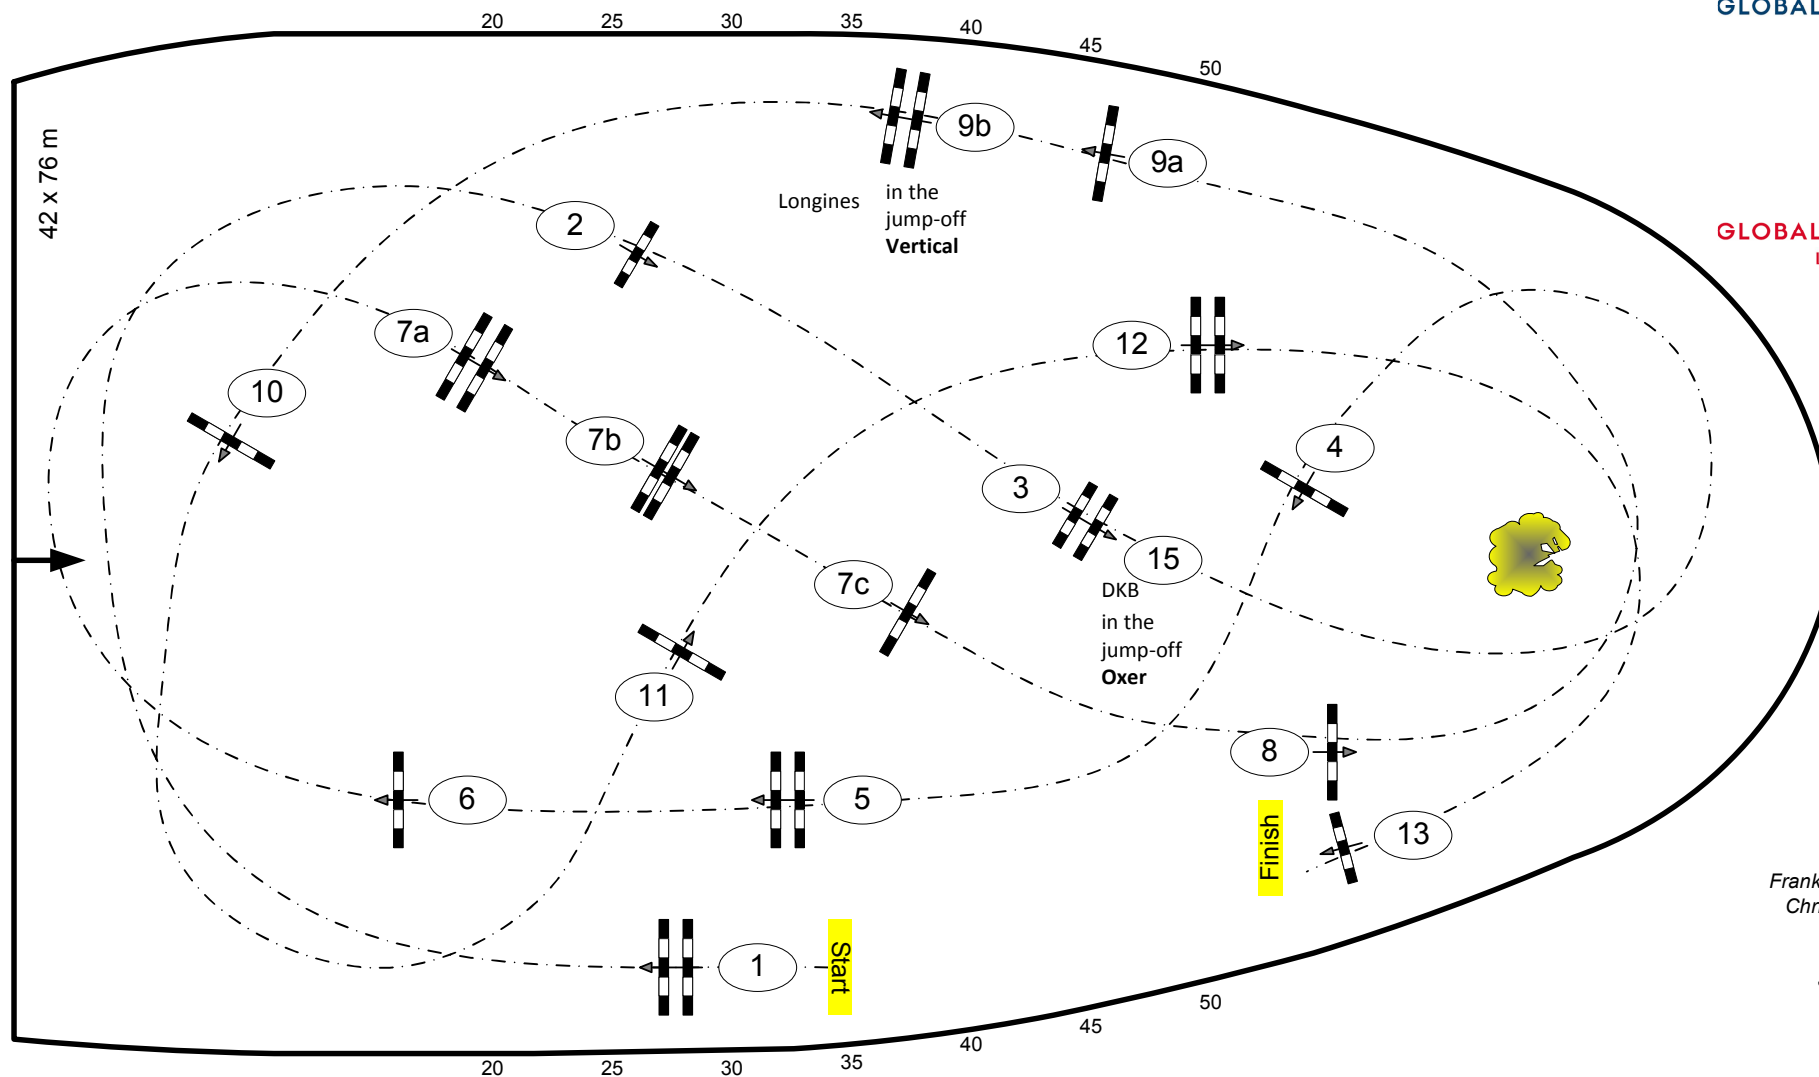

CSI5*/CSI2* Longines Global Champions Tour Berlin 2018

Class No.: 4

Longines Global Champions Tour of Berlin

Competition with one jump-off

Table: A

Speed: 375 m/min

Obstacles: 15,10,11,1,7a,7b,8,9b

1st Jump-off: 15,10,11,1,7a,7b,8,9b

National RG:
FEI RG / Art. 238.2.2
Height: 1,60 m

Length: 480 m
Time allowed: 77 sec
Time limit: 154 sec

Efforts:
Penalty sec:
Closed combination:

Length: 290 m
Time allowed: 47 sec
Time limit: 94 sec

LONGINES
GLOBAL CHAMPIONS
TOUR

GLOBAL CHAMPIONS
LEAGUE

Frank Rothenberger
Christian Wiegand

Philip Gorontzi
Jürgen Pilarski
Otmär Schmid
Ralf Stehr