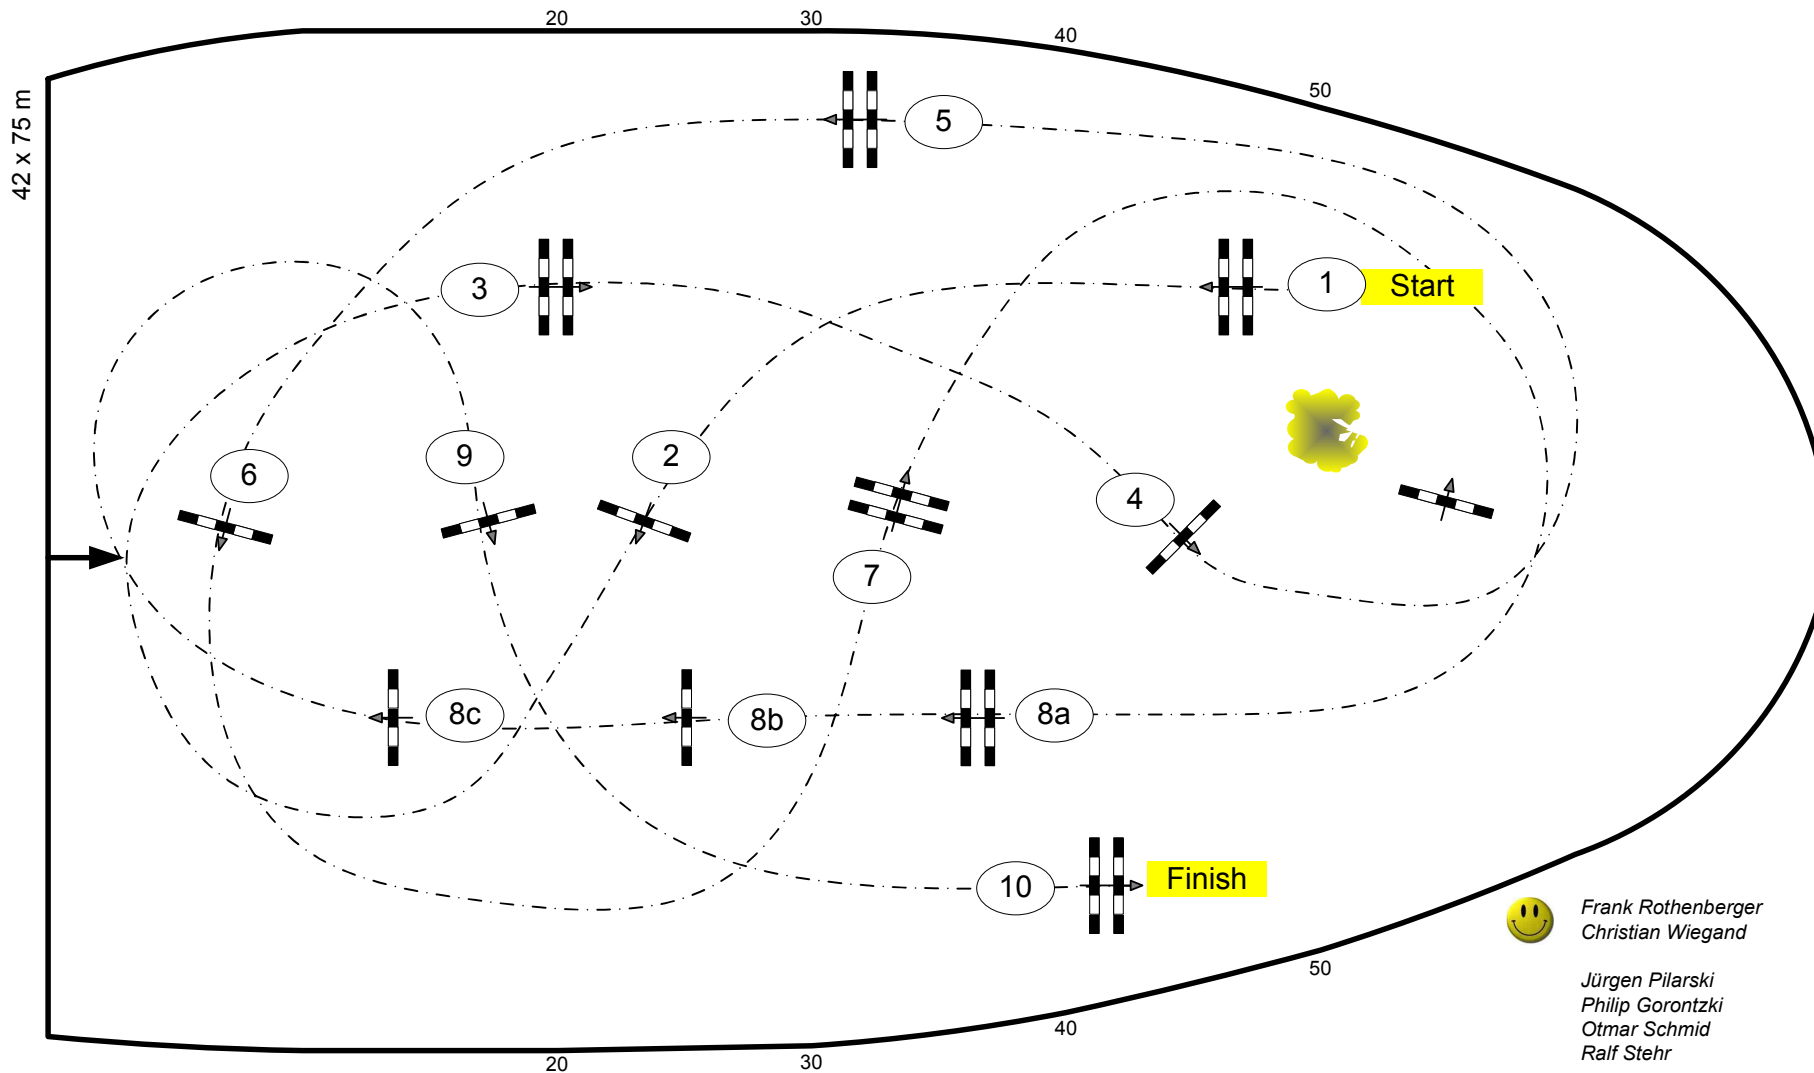

# CSI5\*/CSI1\* Longines Global Champions Tour Berlin 2018

Class No.: 13/14 CSI\*\*

Competition against the clock

Table: A  
National RG:  
FEI RG / Art. 238.2.1  
Height: 1,20/1,30 m

Speed: 350 m/min  
Length: 430 m  
Time allowed: 74 sec  
Time limit: 148 sec

Obstacles: 10  
Efforts: 10  
Penalty sec:  
Closed combination:

1st Jump-off: 0  
Length: 0 m  
Time allowed: 0 sec  
Time limit: 0 sec

Frank Rothenberger  
Christian Wiegand

Jürgen Pilarski  
Philip Gorontzki  
Otmar Schmid  
Ralf Stehr