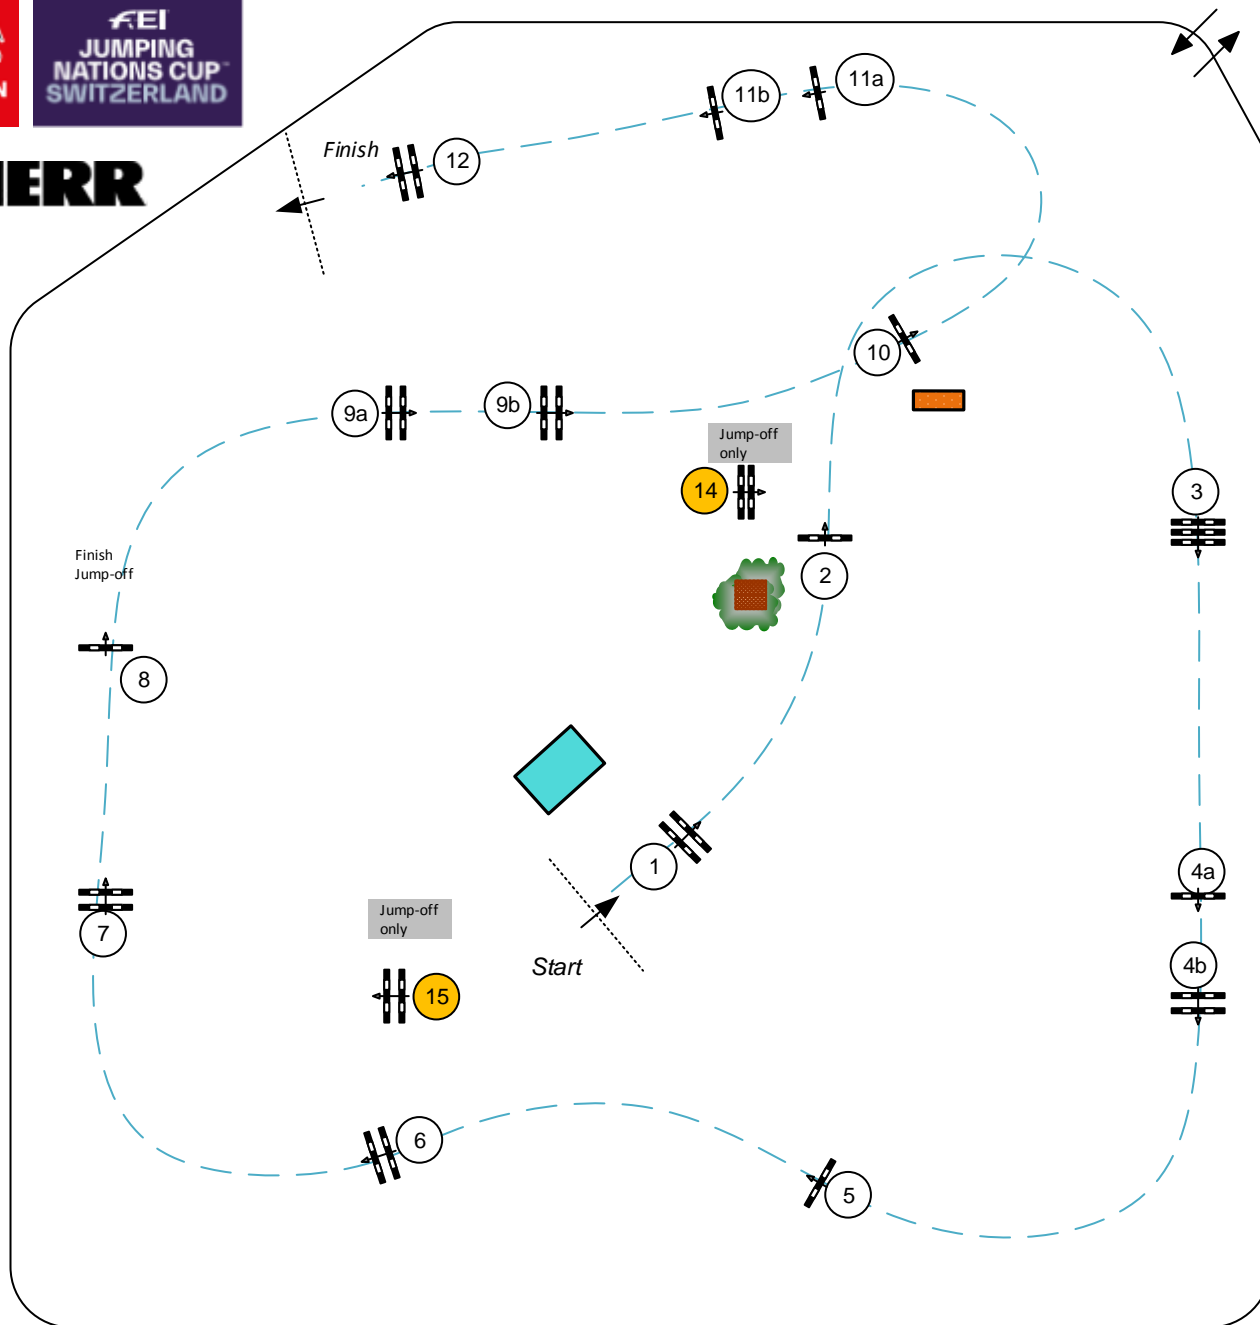

**LIEBHERR**

**Class No.: S4**

**Preis der Liebherr International AG**

**Competition with one jump-off**

**vendredi 1 juin 2018**

**Start: 11:00**

Table: A  
 National RG:  
 FEI RG / Art. 238.2.2  
 Height: 1,45 m

Speed: 400 m/min

Length: 440 m  
 Time allowed: 66 sec  
 Time limit: 132 sec

Obstacles: 12  
 Efforts: 16  
 Penalty sec  
 Closed combination:

1st Jump-off:  
**1-2-14-4ab-5-15-8**

Length: 280 m  
 Time allowed: 42 sec  
 Time limit: 84 sec