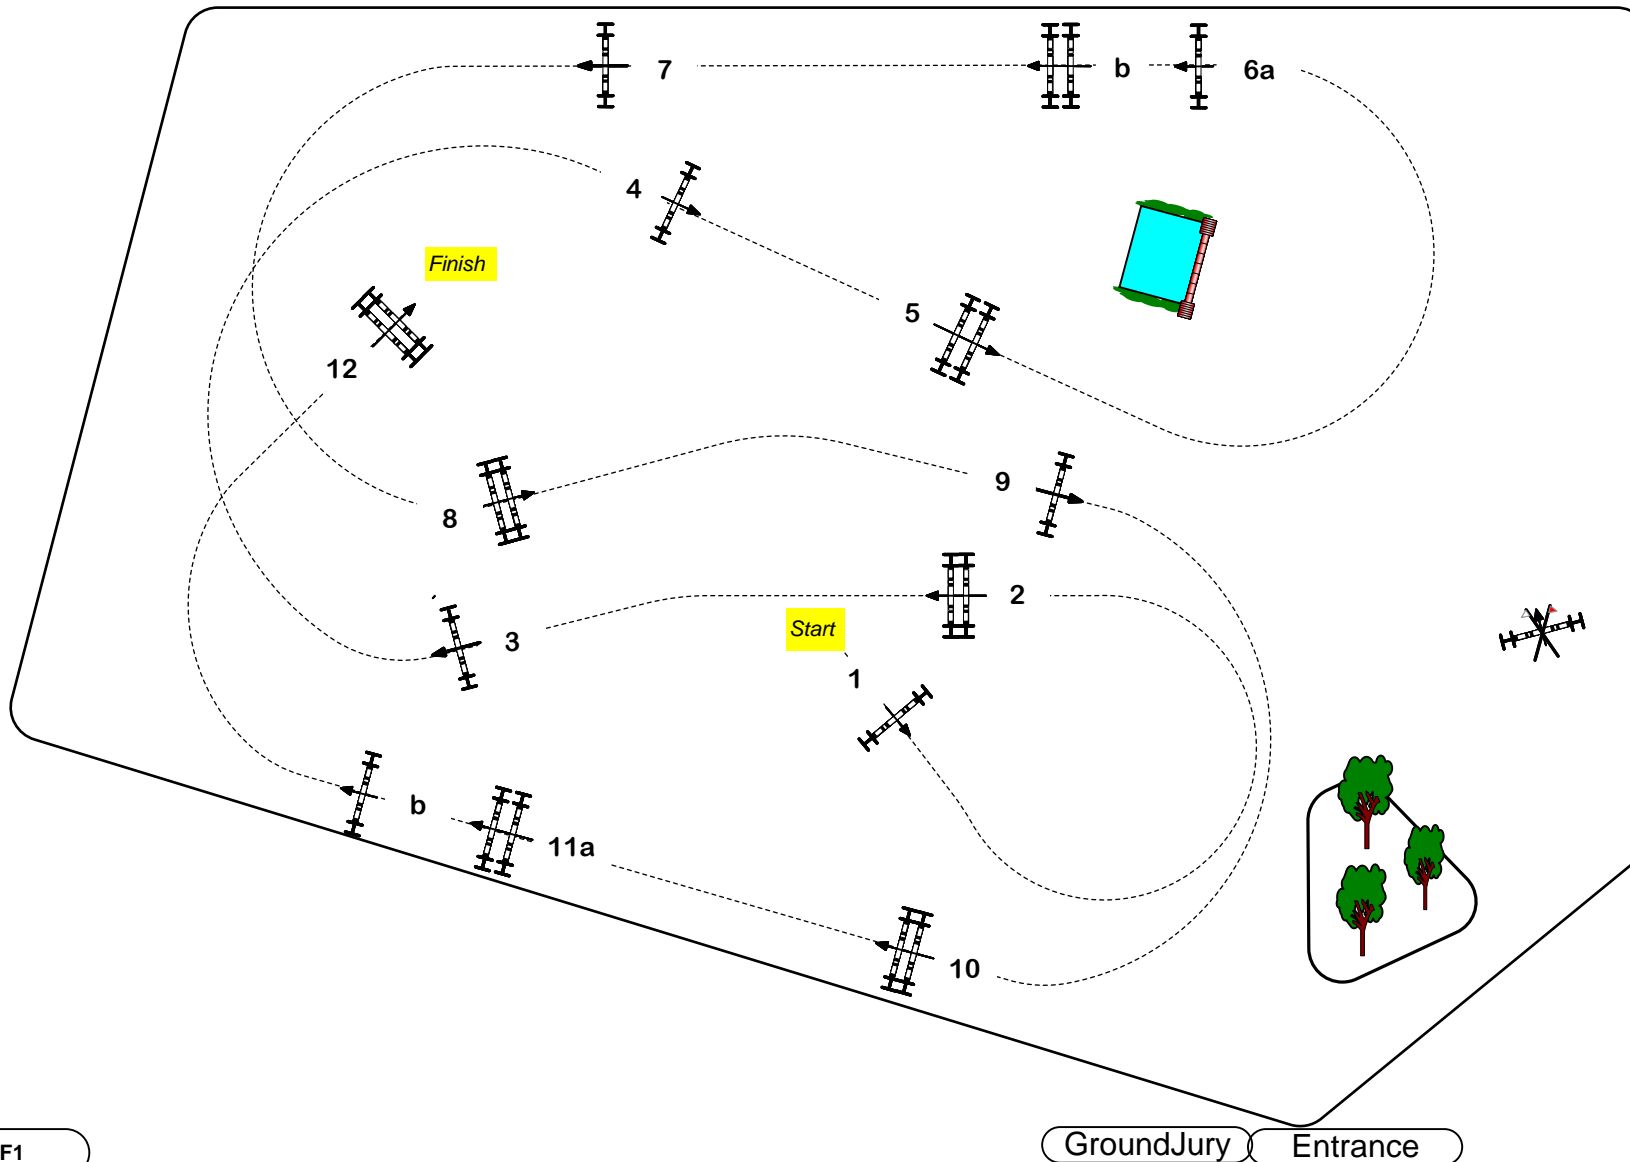

CHIO Rotterdam 2018

Class No.: S5

APG Stables Trophy CSI U25

Competition against the clock

Friday 22 June 2018

Start: 0:00

Table: A

FEI RG / Art. 238.2.1

Height: 1,45 m

Speed: 375 m/min

Length: 475 m

Time allowed: 76 sec

Time limit: 152 sec

Obstacles: 1-12