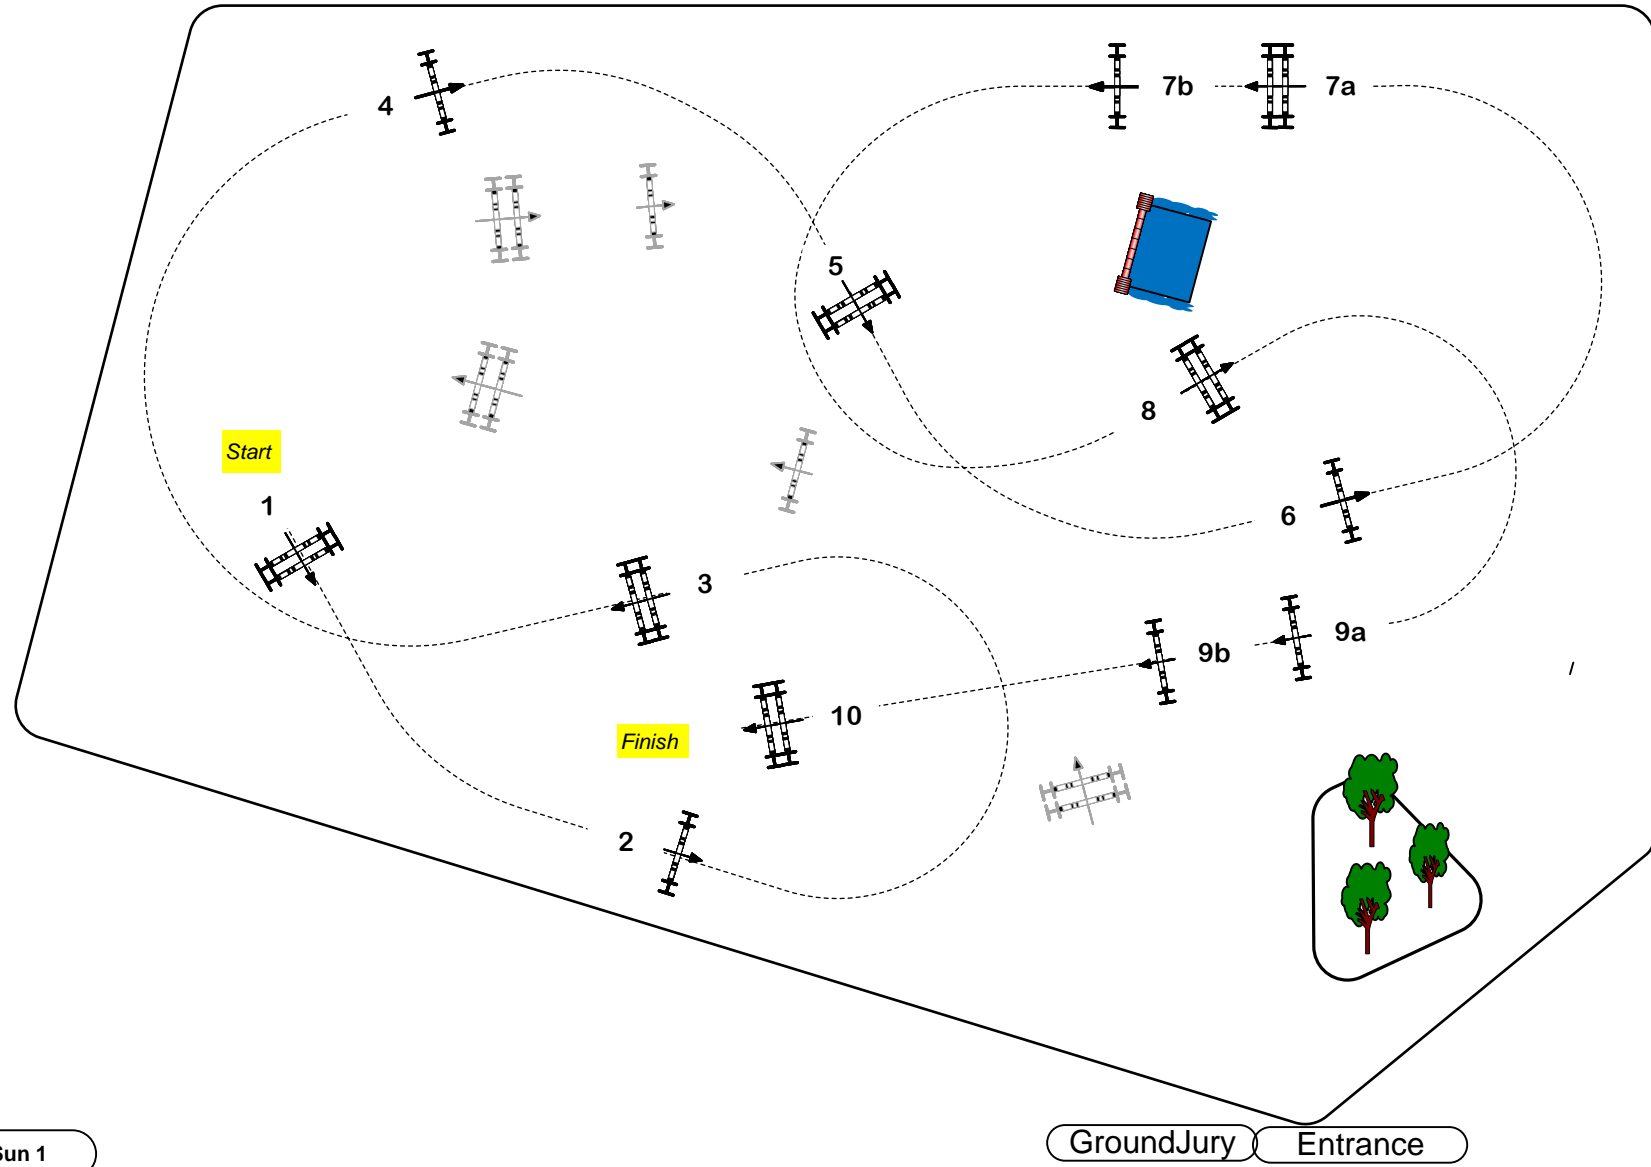

# CHIO Rotterdam 2018

Class No.: S12    Deloitte Prijs    Competition against the clock    Sunday 24 June 2018

Table: A	
FEI RG / Art.	
Height: 1,45 m	
Speed:	375 m/min
Length:	410 m
<b>Time allowed:</b>	<b>66 sec</b>
Time limit:	132 sec
Obstacles:	1-10

Sun 1