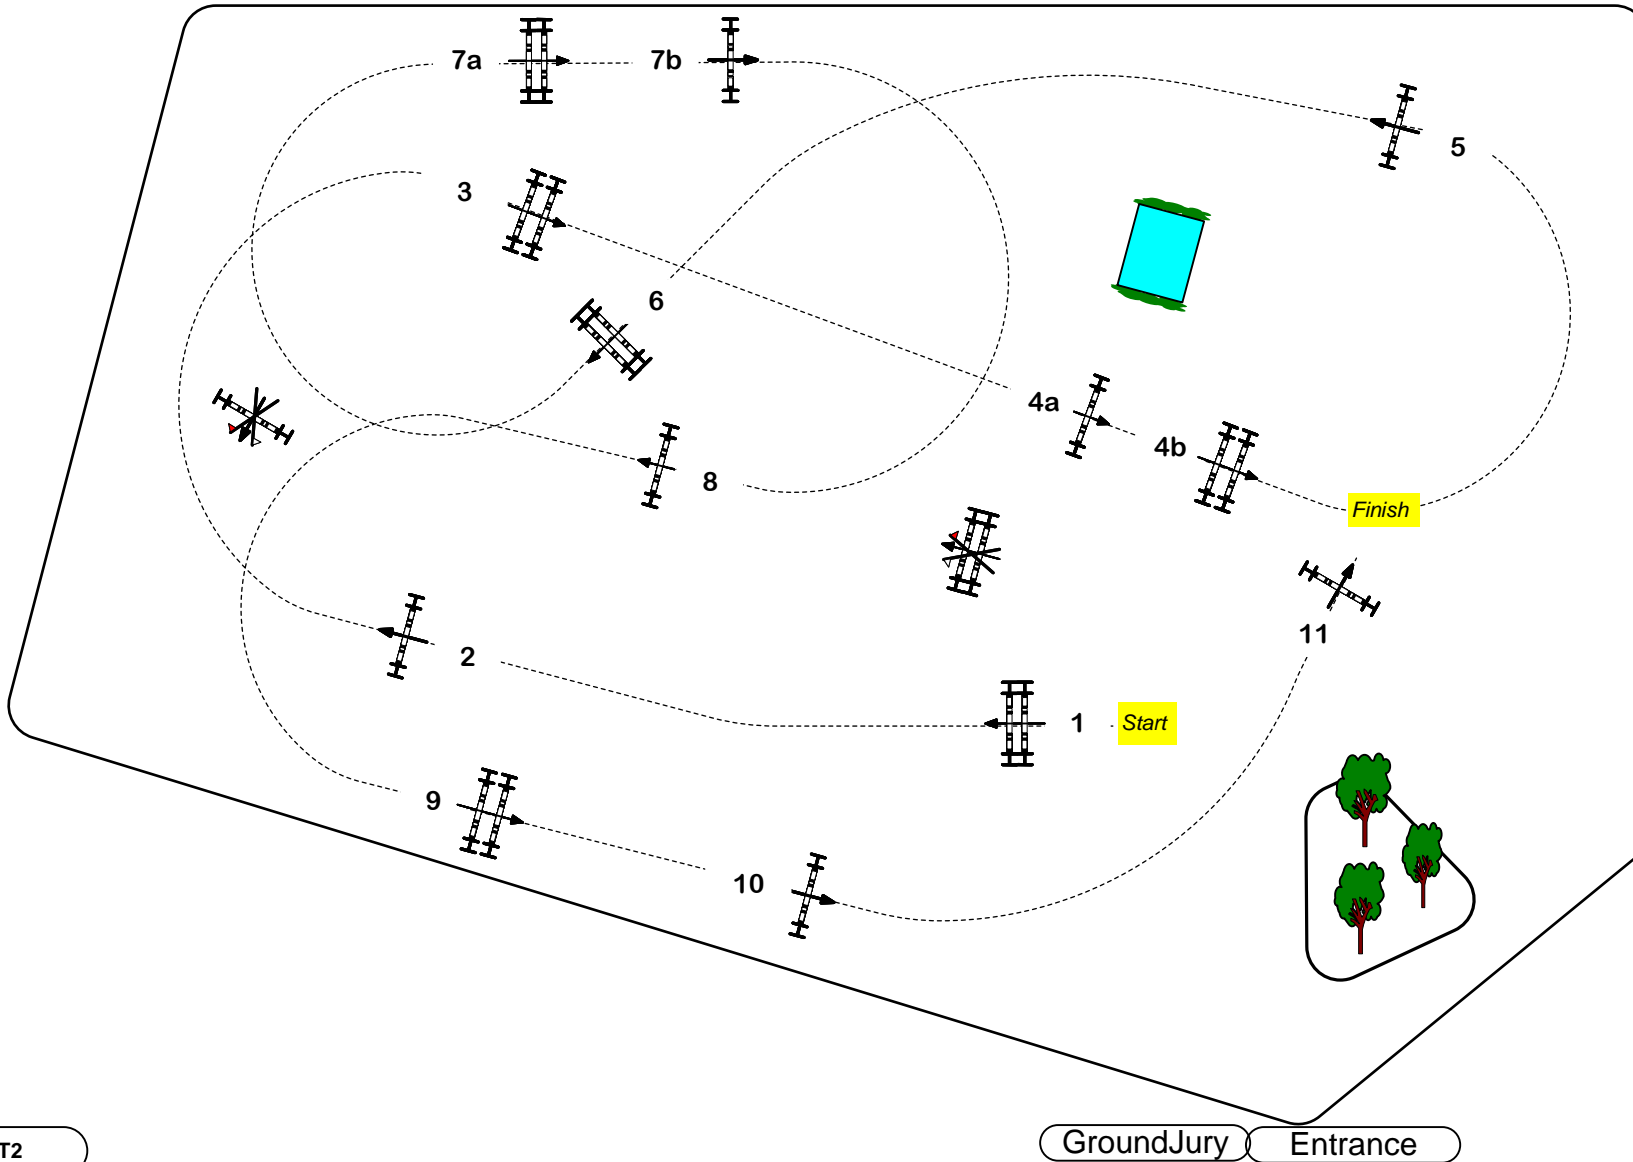

CHIO Rotterdam 2018

Class No.: S2

BIOS GROEP Prijs - CSIU25

Competition against the clock

Thursday 21 June 2018

Start: 0:00

Table: A

FEI RG / Art. 238.2.1

Height: 1,40 m

Speed: 375 m/min

Length: 460 m

Time allowed: 74 sec

Time limit: 148 sec

Obstacles: 1-11