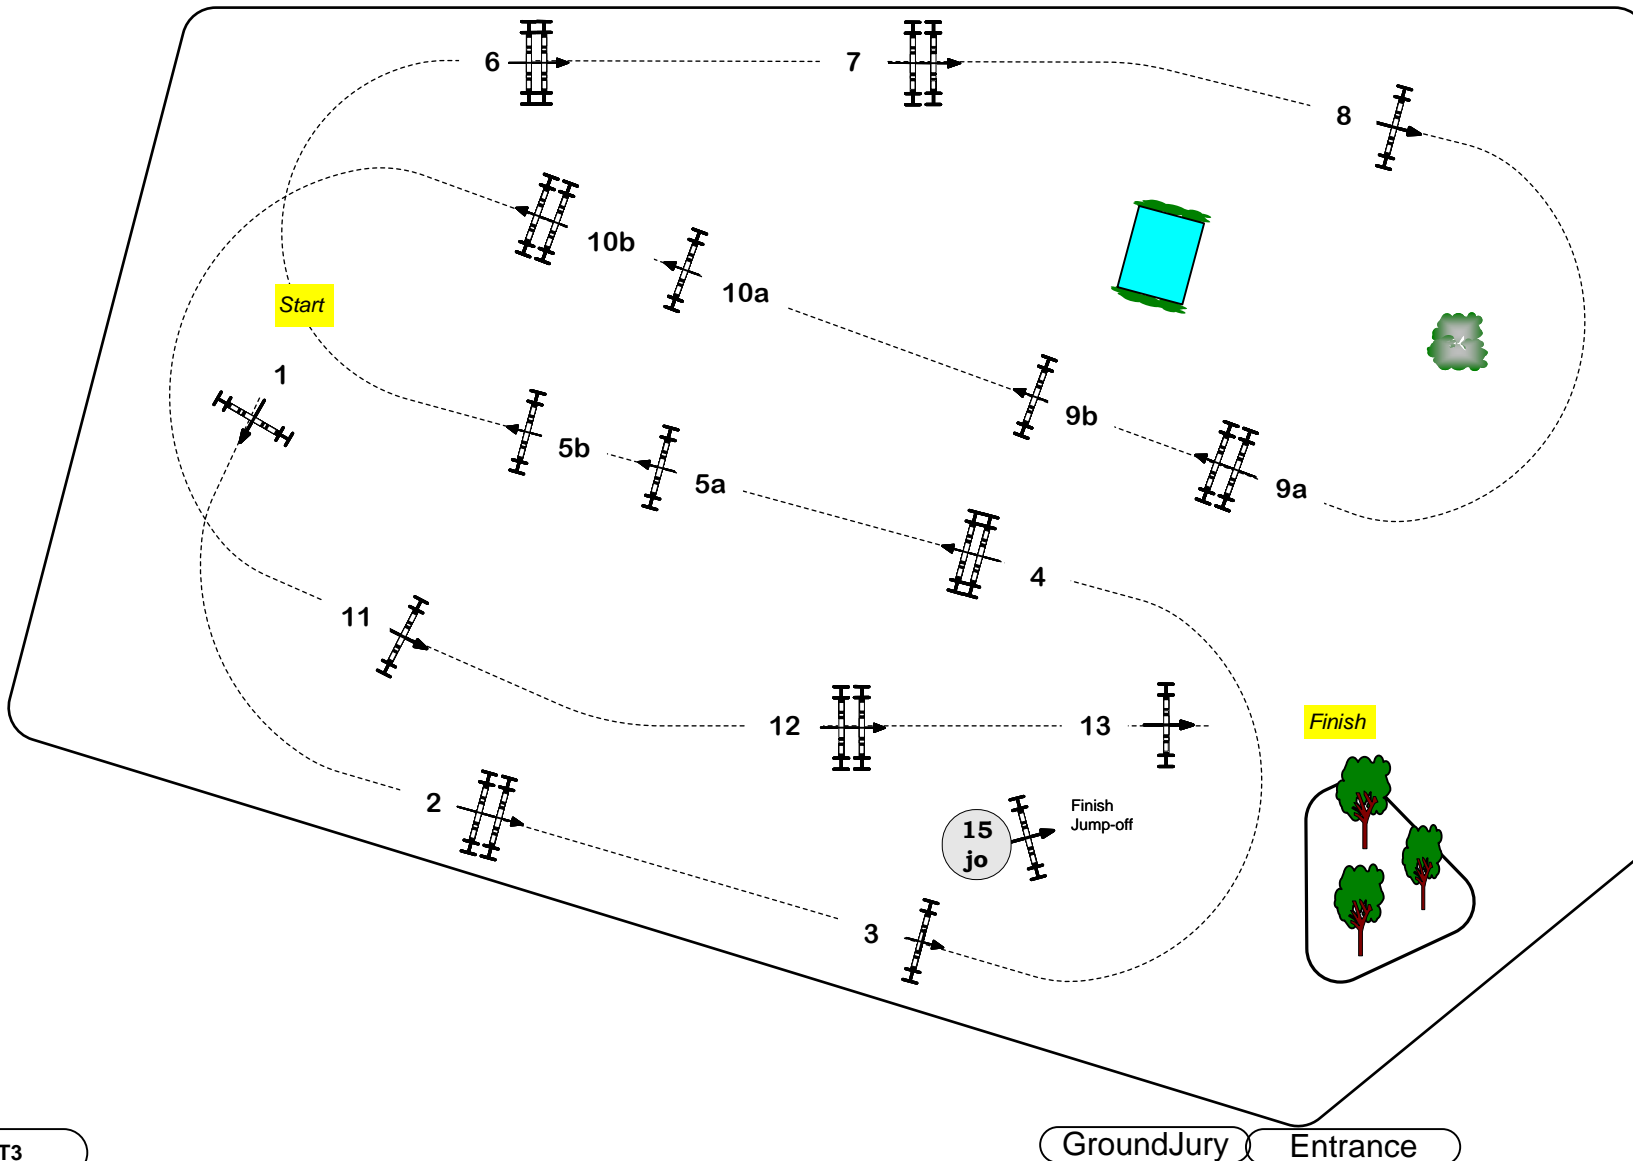

# CHIO Rotterdam 2018

Class No.: S3

Dura Vermeer Prize - 1,55m

Competition with one jump-off

Thursday 21 June 2018

Start: 0:00

Table: A

FEI RG / Art. 238.2.2

Height: 1,55 m

Speed: 375 m/min

Length: 0 m

**Time allowed: 0 sec**

Time limit: 0 sec

Obstacles: 1-13

Jump-off:

**1-2-5b-6-8-9ab-(15).**

Length: 310 m

**Time allowed: 50 sec**

Time limit: 100 sec