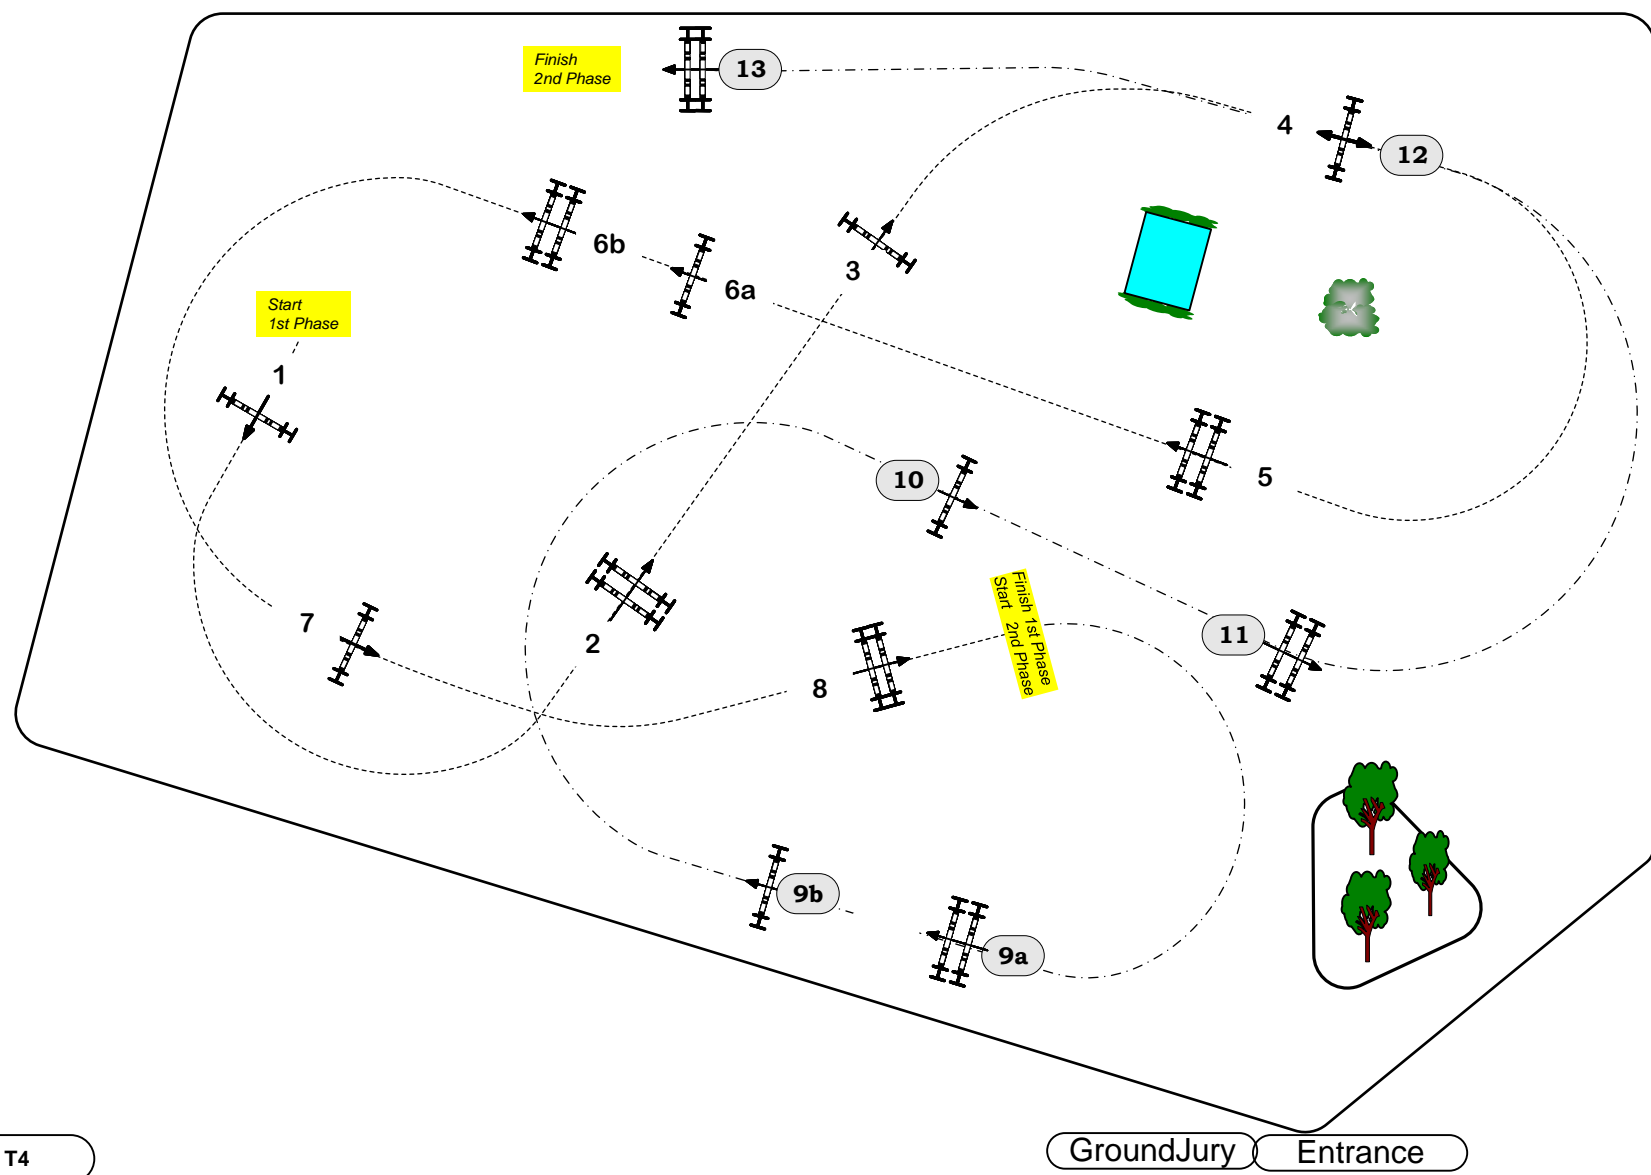

S4

CHIO Rotterdam 2018

Class No.: S4 CHIO Port Club Rotterdam Prijs Competition in two Phases Thursday 21 June 2018 Start: 0:00

Table: A
 FEI RG / Art. 274.5.3
 Height: 1,45 m
 Speed: 375 m/min
 Length: 320 m
Time allowed: 52 sec
 Time limit: 104 sec
 Obstacles: 1-8 / 9-13

2nd Phase : 9-13

Length: 240 m
Time allowed: 39 sec
 Time limit: 78 sec

T4

GroundJury Entrance