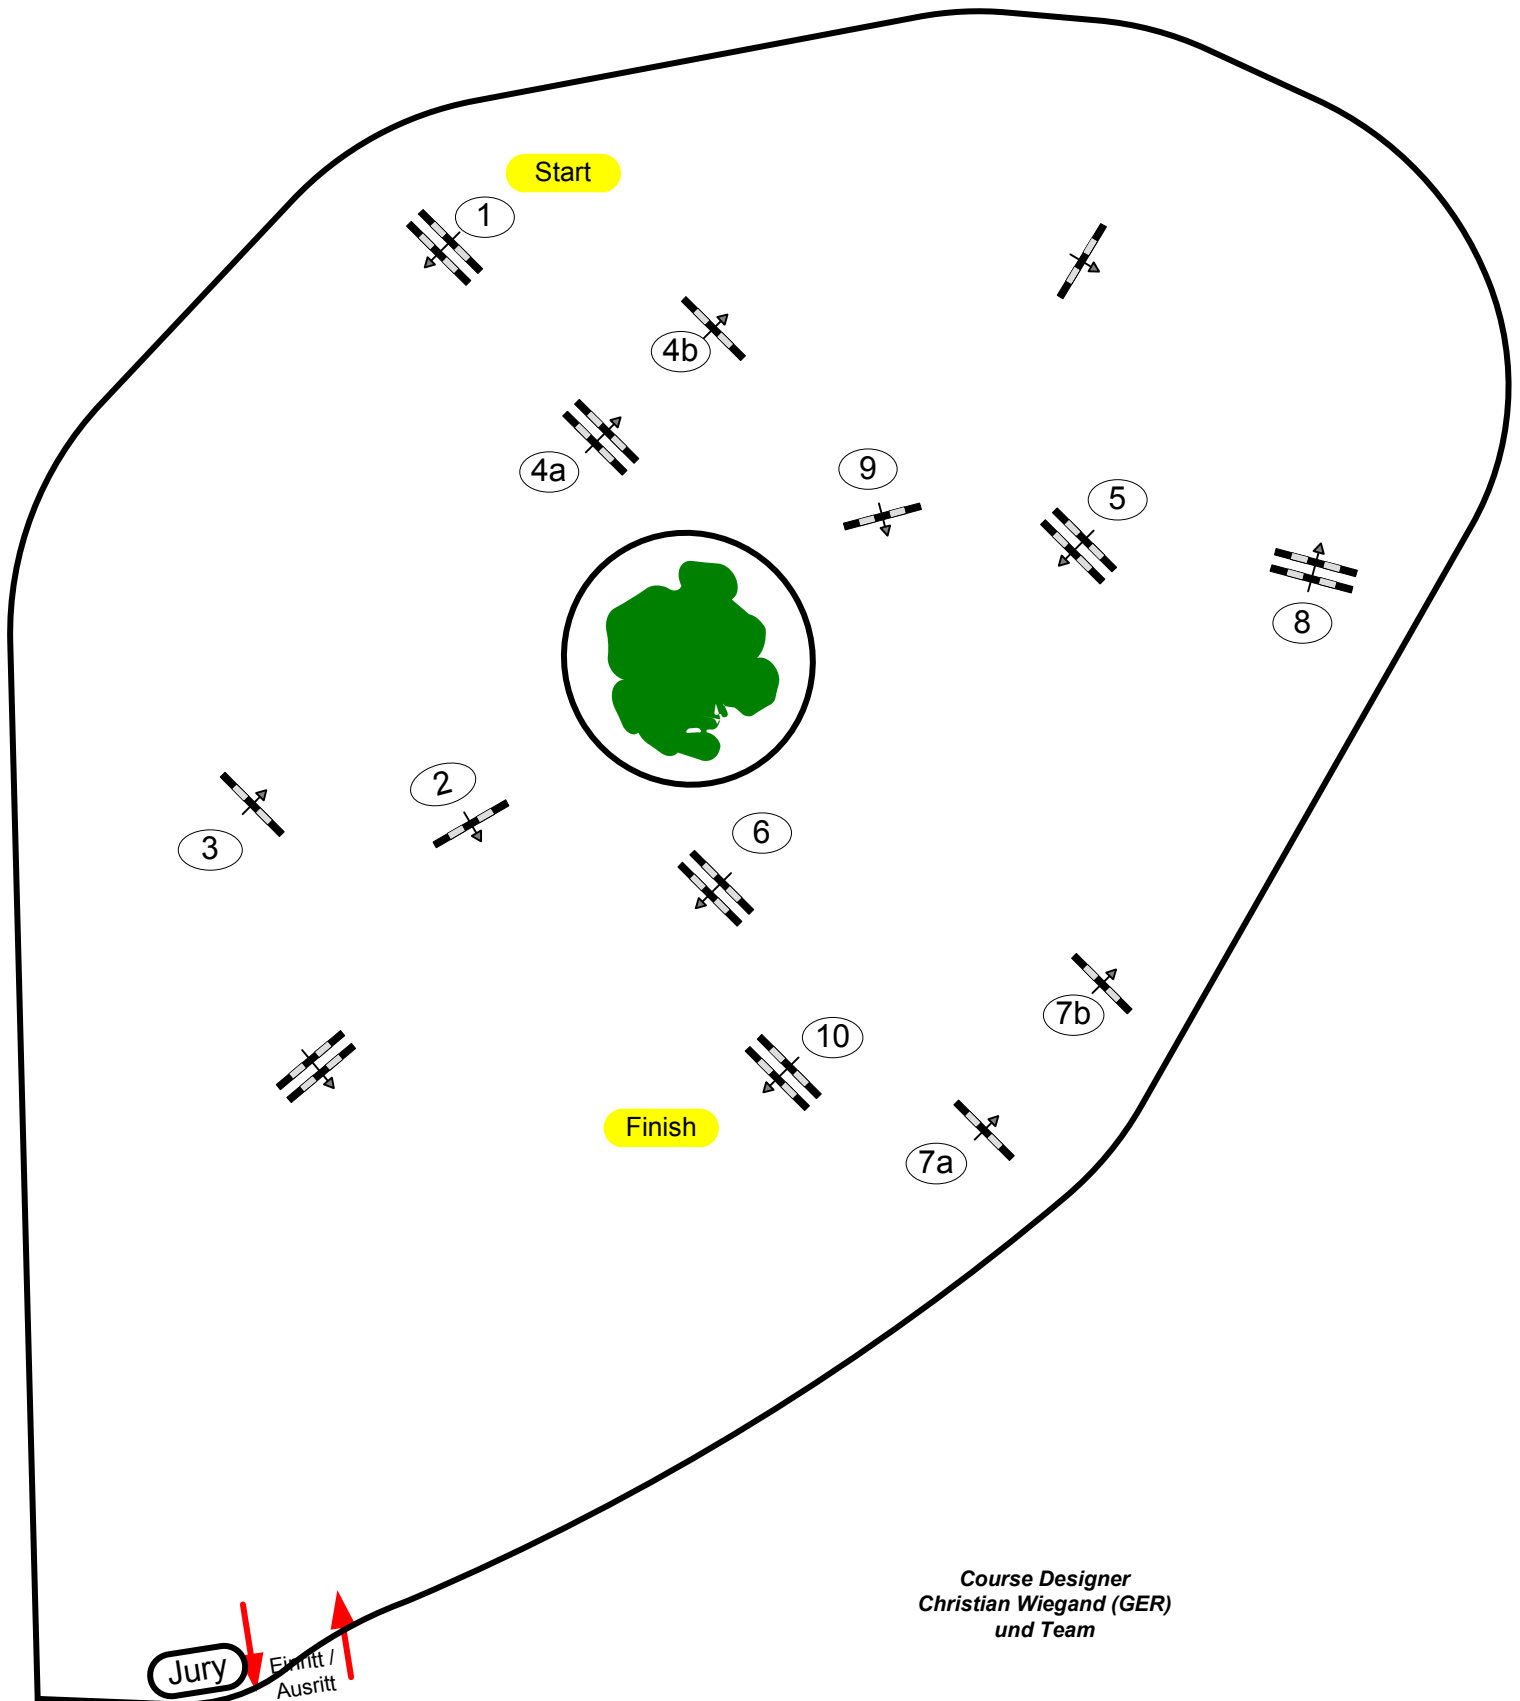

Class No.: 22

Eröffnungsspringen M\*\* FZ

Table: A  
 National RG: 501 A 1  
 FEI RG / Art.  
 Height: 1,25 m

Speed: 350 m/min  
 Length: 380 m  
 Time allowed: 66 sec  
 Time limit: 132 sec

Jump-off: 0  
 Length: 350 m  
 Time allowed: 0 sec.  
 Time limit: 0 sec.