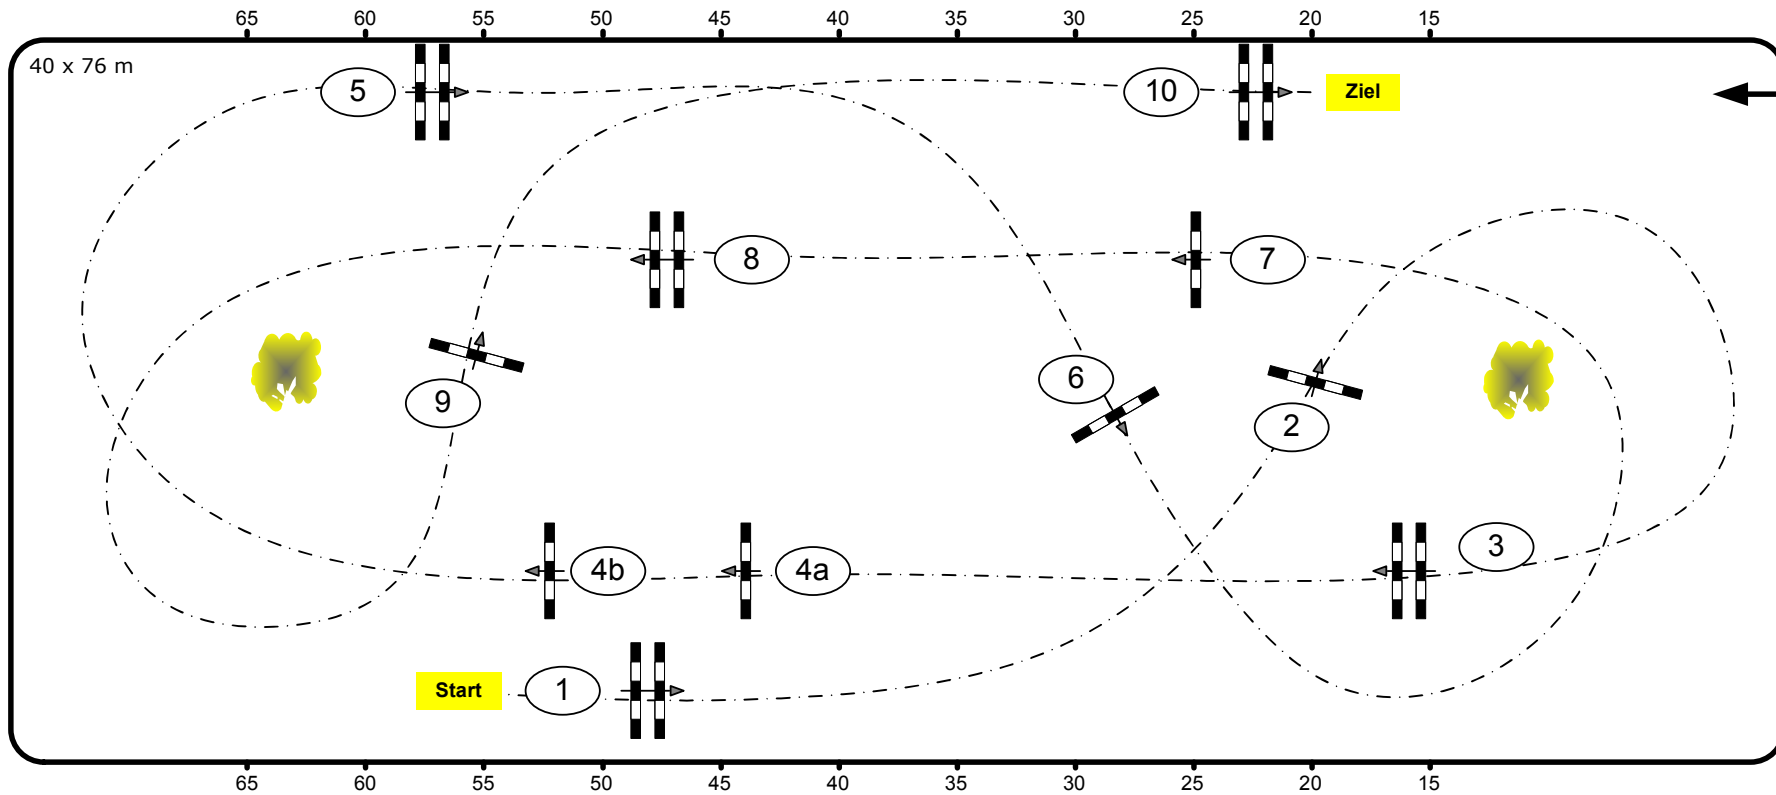

**Class No.: 16/19/22**

**Spooks SML Tour**

**Competition against the clock**

Table: 400  
 National RG:  
 FEI RG / Art. 238.2.1  
 Height: 1,15/1,25/1,40 m

Speed: 350 m/min  
 Length: 370 m  
 Time allowed: 64 sec  
 Time limit: 128 sec

Obstacles: 10  
 Efforts: 11  
 Penalty sec:  
 Closed combination:

1st Jump-off: 0  
 Length: 0 m  
 Time allowed: 0 sec  
 Time limit: 0 sec

Frank  
 Rothenberger  
 Christian  
 Wiegand