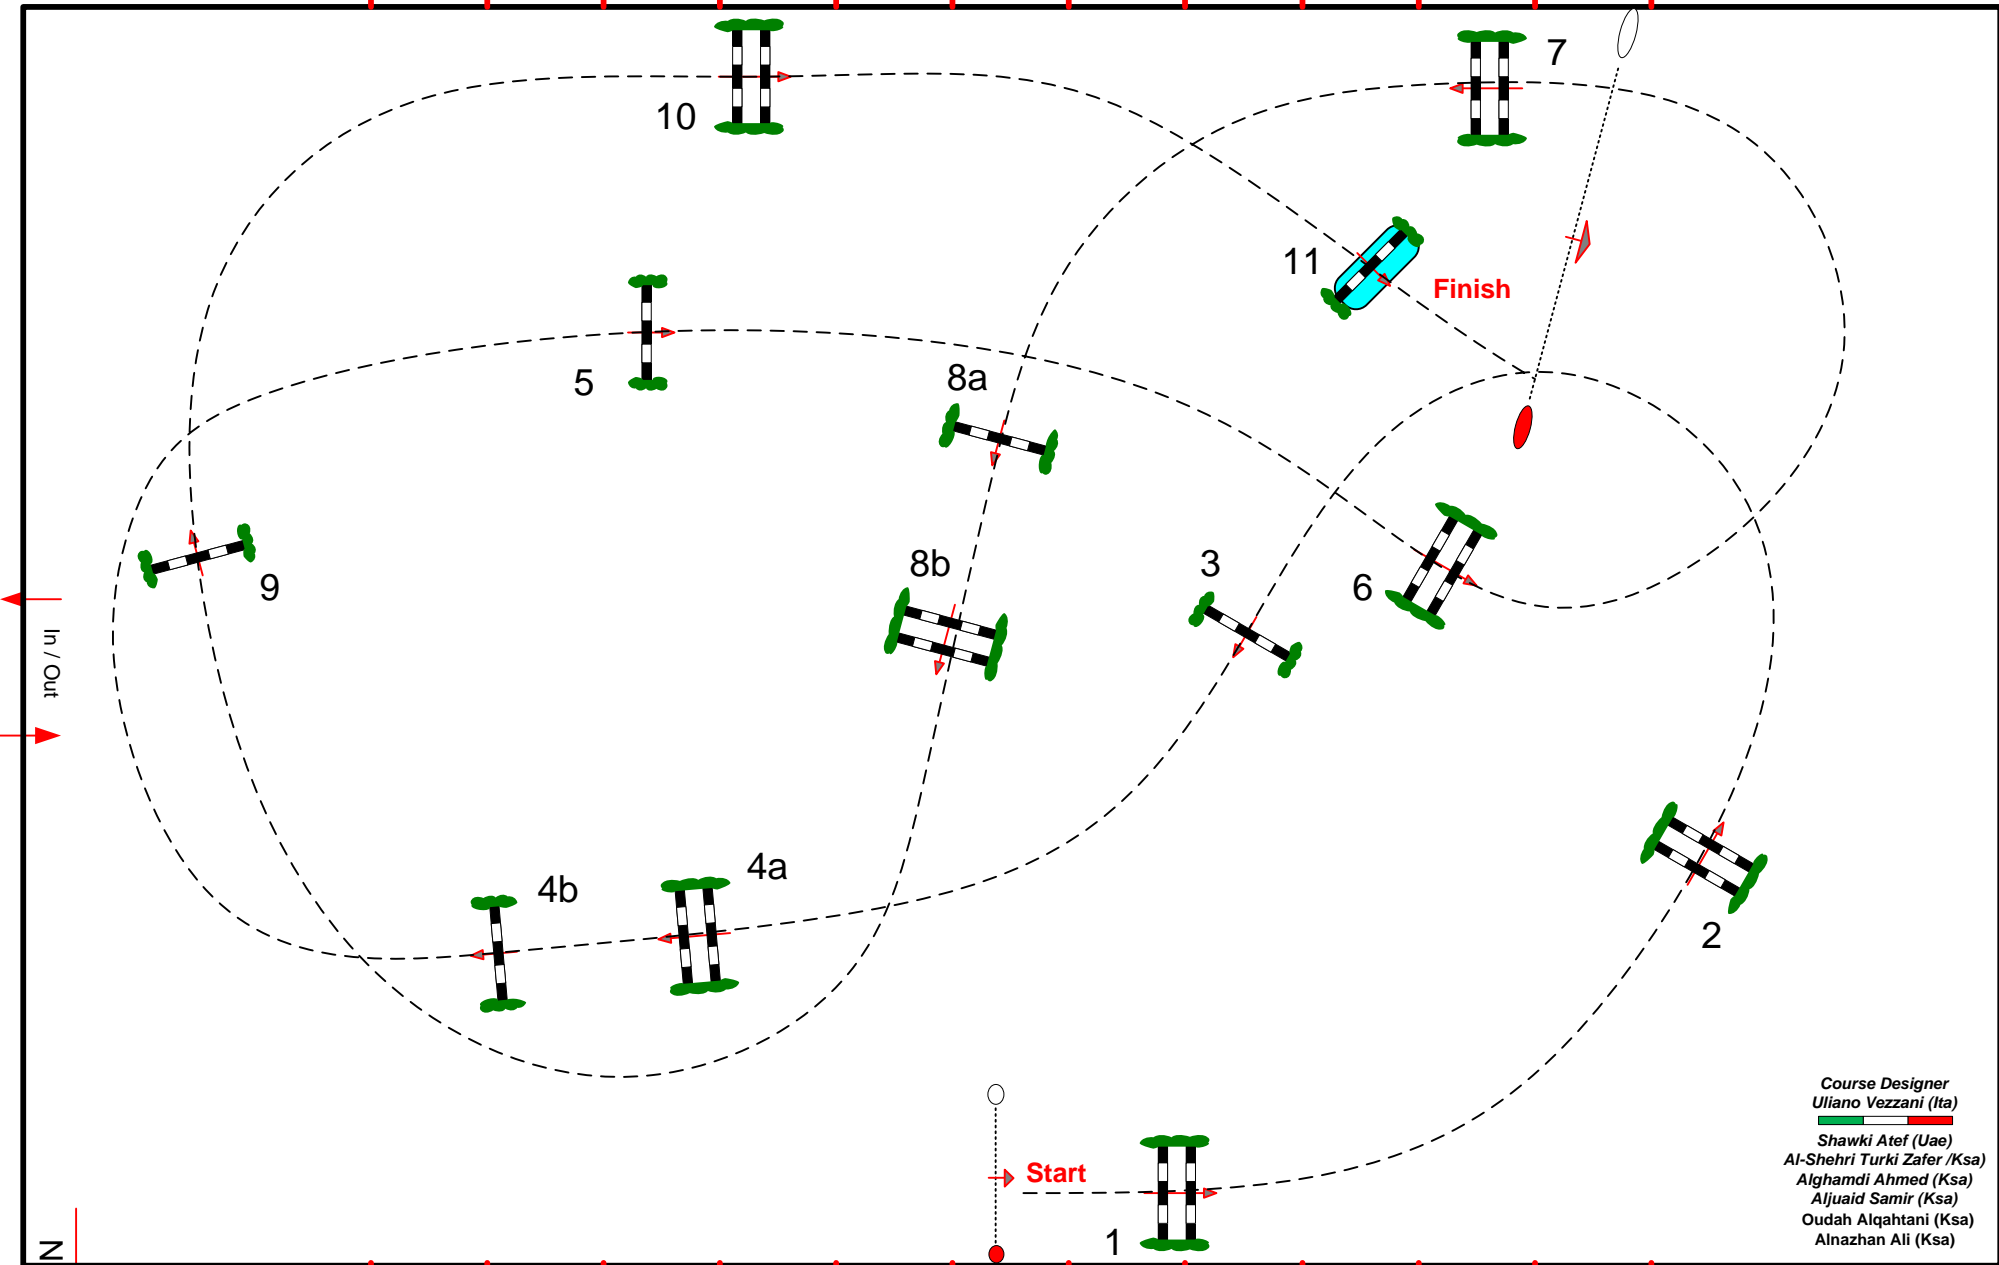

# CSI 1\* / CSI 4\*W - RIYADH

8-11 December 2021

Class No.: 10 **CSI1\***

Competition against the clock

Saturday 11th December 2021

Start: 14:00

15 20 25 30 35 40 45 50 55 60 65 70

Table: A  
 National RG:  
 FEI RG / Art. 238.2.1  
 Height: 1,30 m

Speed: 350 m/min  
 Length: 420 m  
 Time allowed:  
 72 sec  
 Time limit: 144 sec

Obstacles: 11  
 Efforts: 13  
 Penalty sec  
 Closed combination:

Length: 0 m  
 Time allowed:  
 0 sec  
 Time limit: 0 sec

2nd Jump-off:  
 Length: 0 m  
 Time allowed:  
 0 sec  
 Time limit: 0 sec

Course Designer  
 Uliano Vezzani (Ita)

- Shawki Atef (Uae)
- Al-Shehri Turki Zafer (Ksa)
- Alghamdi Ahmed (Ksa)
- Aljuaid Samir (Ksa)
- Oudah Alqahtani (Ksa)
- Alnazhan Ali (Ksa)