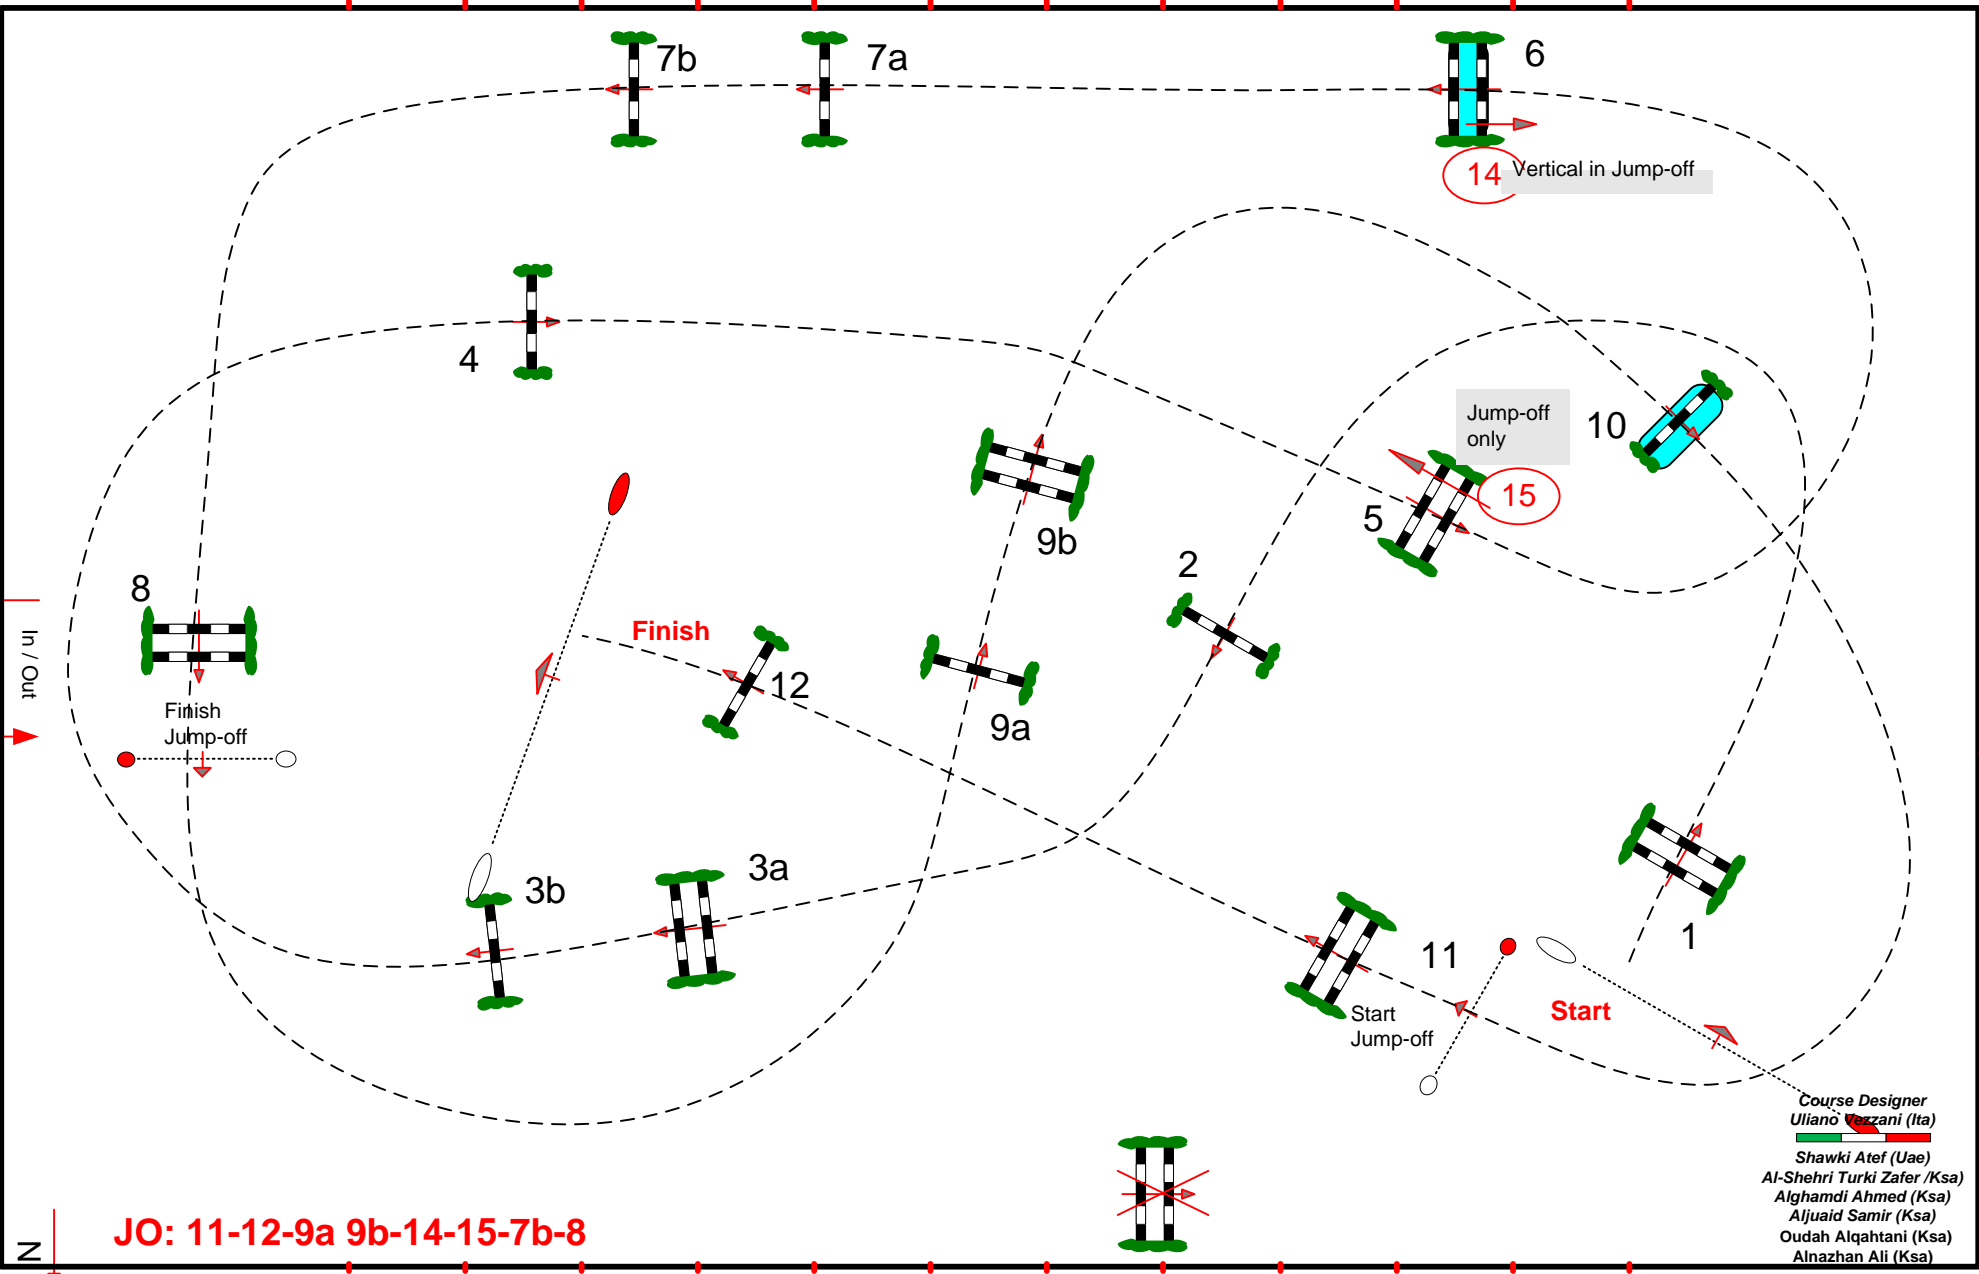

CSI 1* / CSI 4*W - RIYADH

8-11 December 2021

Class No.: 11 **CSI4***

Competition with one jump-off

Saturday 11th December 2021

Start: 17:15

15 20 25 30 35 40 45 50 55 60 65 70

Table: A
 National RG:
 FEI RG / Art. 238.2.2
 Height: 1,45 m

Speed: 375 m/min
 Length: 500 m
 Time allowed: 80 sec
 Time limit: 160 sec

Obstacles: 12
 Efforts: 15
 Penalty sec
 Closed combination:

1st Jump-off:
 11-12-9a 9b-14-15-8
 Length: 300 m
 Time allowed: 48 sec
 Time limit: 96 sec

2nd Jump-off:
 Length: 0 m
 Time allowed: 0 sec
 Time limit: 0 sec

Course Designer
 Uliano Vezzani (Ita)
 Shawki Atef (Uae)
 Al-Shehri Turki Zafer (Ksa)
 Alghamdi Ahmed (Ksa)
 Aljuaid Samir (Ksa)
 Oudah Alqahtani (Ksa)
 Alnazhan Ali (Ksa)