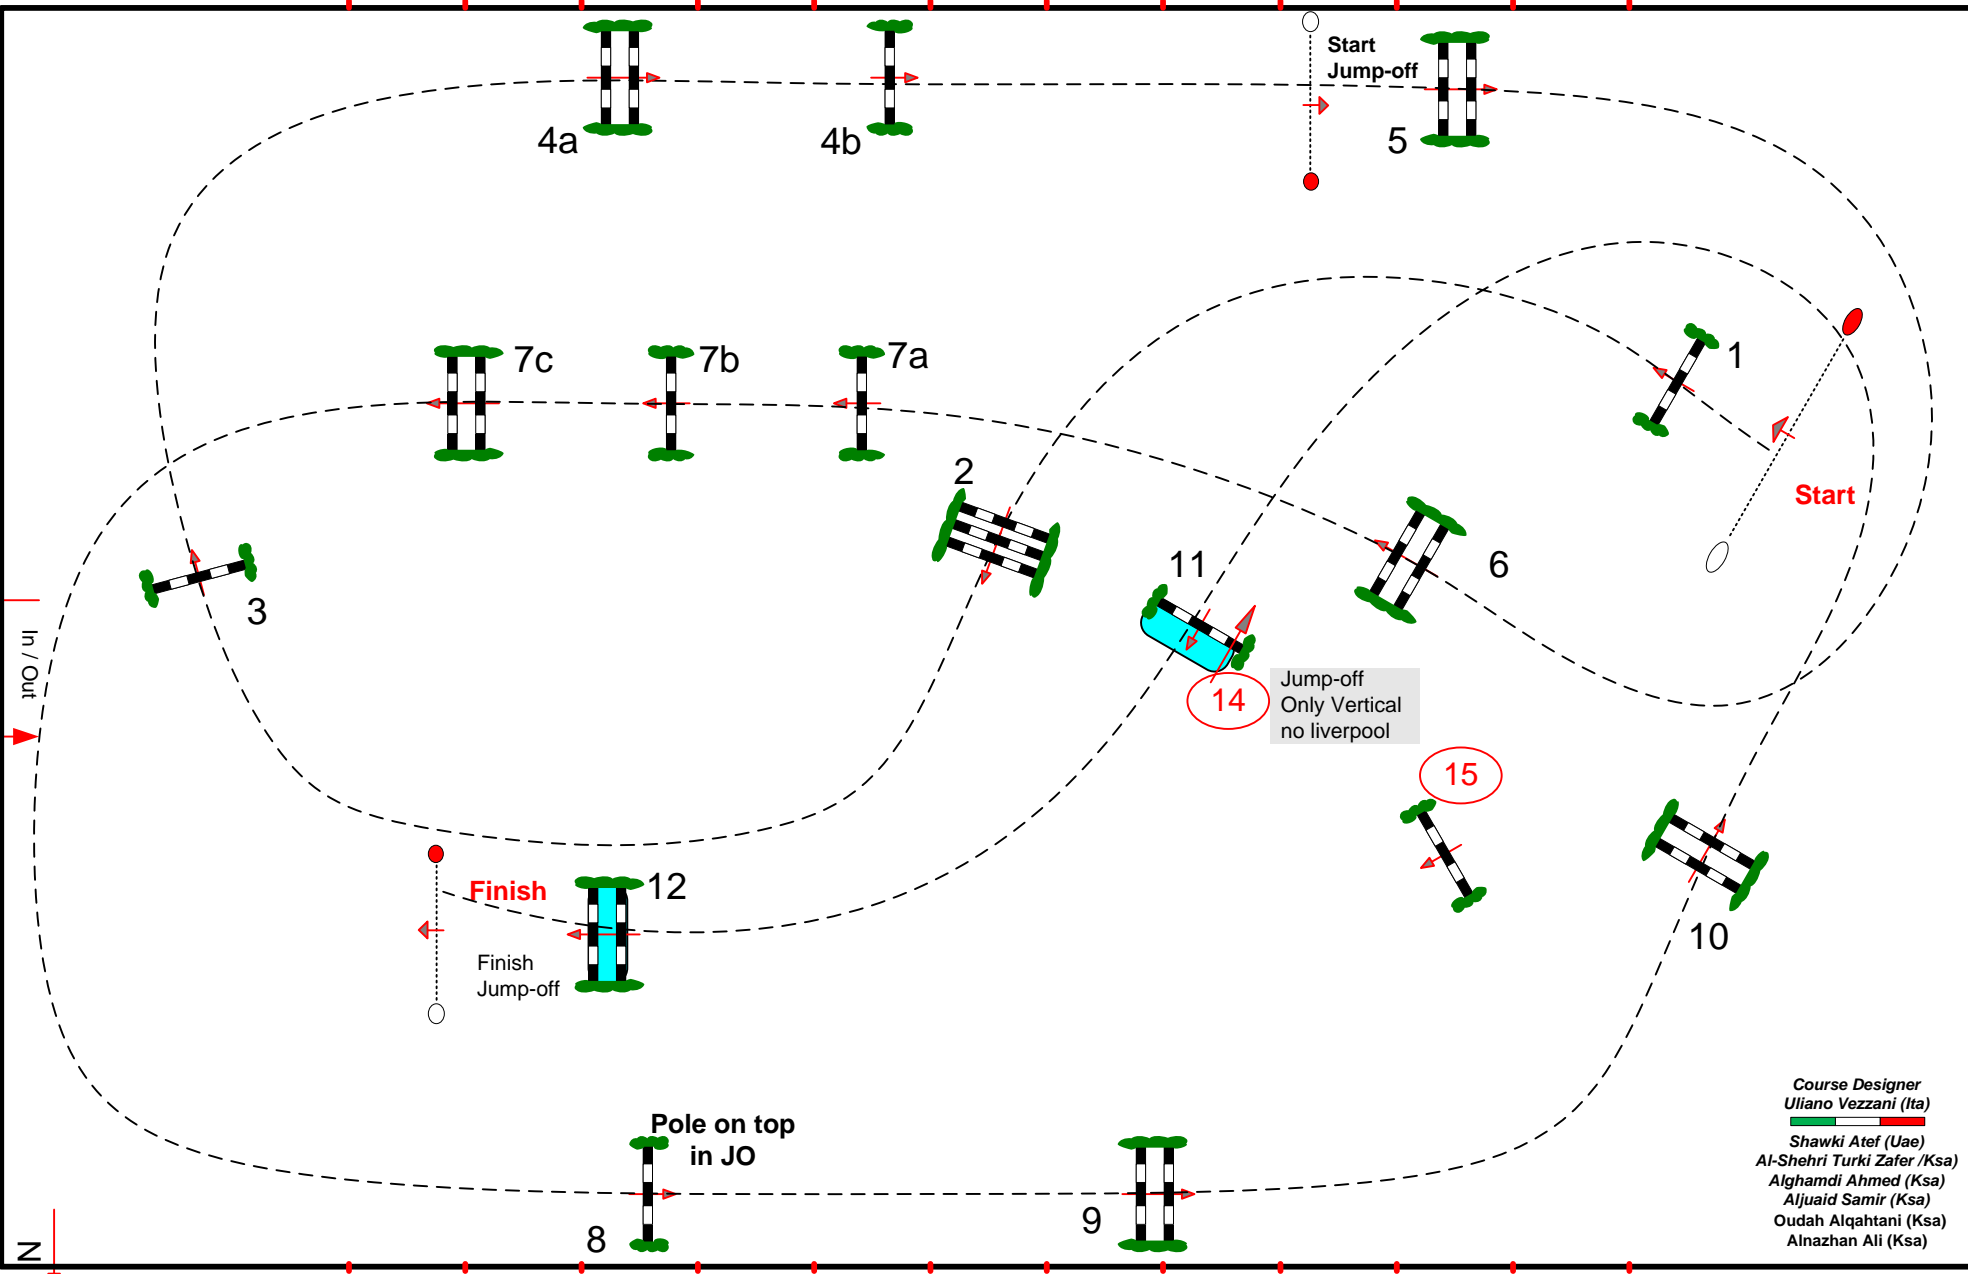

# CSI 1\* / CSI 4\*W - RIYADH

8-11 December 2021

Class No.: 12 **CSI4\***

**Grand Prix**

**Saturday 11th December 2021**

**Start: 19:30**

15 20 25 30 35 40 45 50 55 60 65 70

Table: A  
National RG:  
FEI RG / Art.  
238.2.2  
Height: 1,55 m

Speed: 375 m/  
min

Length: 500 m  
Time allowed:  
80 sec  
Time limit: 160 sec

Obstacles: 12  
Efforts: 15  
Penalty sec

Closed  
combination:

1st Jump-off:  
5-6-7b 7c-8-14-15-  
12

Length: 330 m  
Time allowed:  
53 sec  
Time limit: 106 sec

2nd Jump-off:

Length: 0 m  
Time allowed:  
0 sec  
Time limit: 0 sec

Course Designer  
Uliano Vezzani (Ita)  
Shawki Atef (Uae)  
Al-Shehri Turki Zafer (Ksa)  
Alghamdi Ahmed (Ksa)  
Aljuaid Samir (Ksa)  
Oudah Alqahatani (Ksa)  
Alnazhan Ali (Ksa)