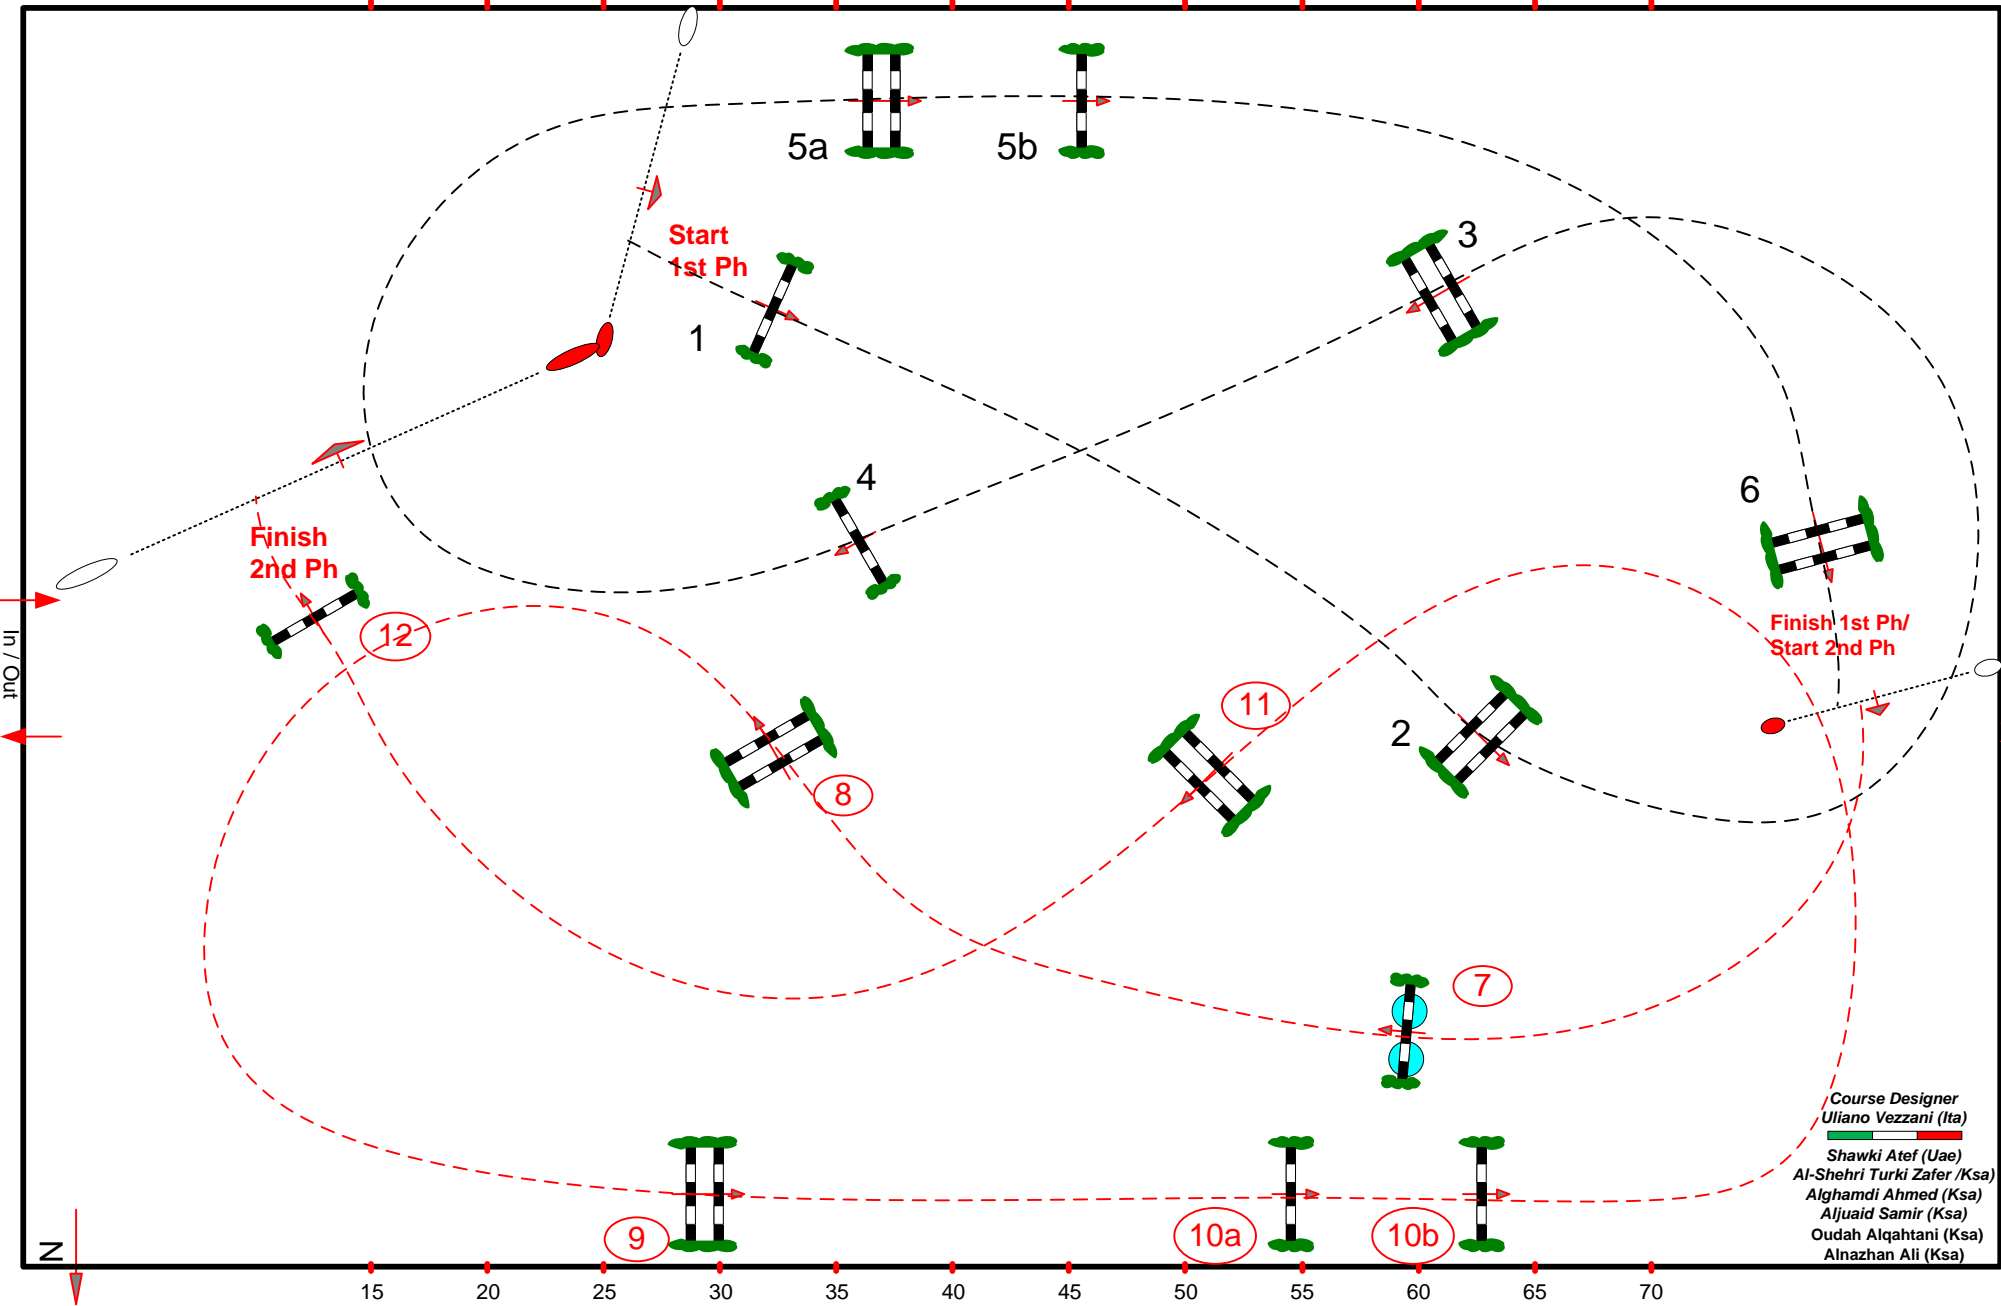

# CSI 1\* / CSI 4\*W - RIYADH

8-11 December 2021

**Class No.: 2**   **CSI1\***   **Competition in two Phases Special**   **Thursday 9th December 2021**   **Start: 14:30**

15   20   25   30   35   40   45   50   55   60   65   70

Table: A  
 National RG:  
 FEI RG / Art. 274.2.5  
 Height: 1,25 m

Speed: 350 m/min  
 Length: 250 m  
 Time allowed: 43 sec  
 Time limit: 86 sec

Obstacles:  
 Efforts:  
 Penalty sec  
 Closed combination:

2nd Phase:  
7-8-9-10a 10b-11-12  
 Length: 250 m  
 Time allowed: 43 sec  
 Time limit: 86 sec

2nd Jump-off:  
 Length: 0 m  
 Time allowed: 0 sec  
 Time limit: 0 sec

Course Designer  
 Uliano Vezzani (Ita)  
 Shawki Atef (Uae)  
 Al-Shehri Turki Zafer /Ksa)  
 Alghamdi Ahmed (Ksa)  
 Aljuaid Samir (Ksa)  
 Oudah Alqahatani (Ksa)  
 Alnazhan Ali (Ksa)