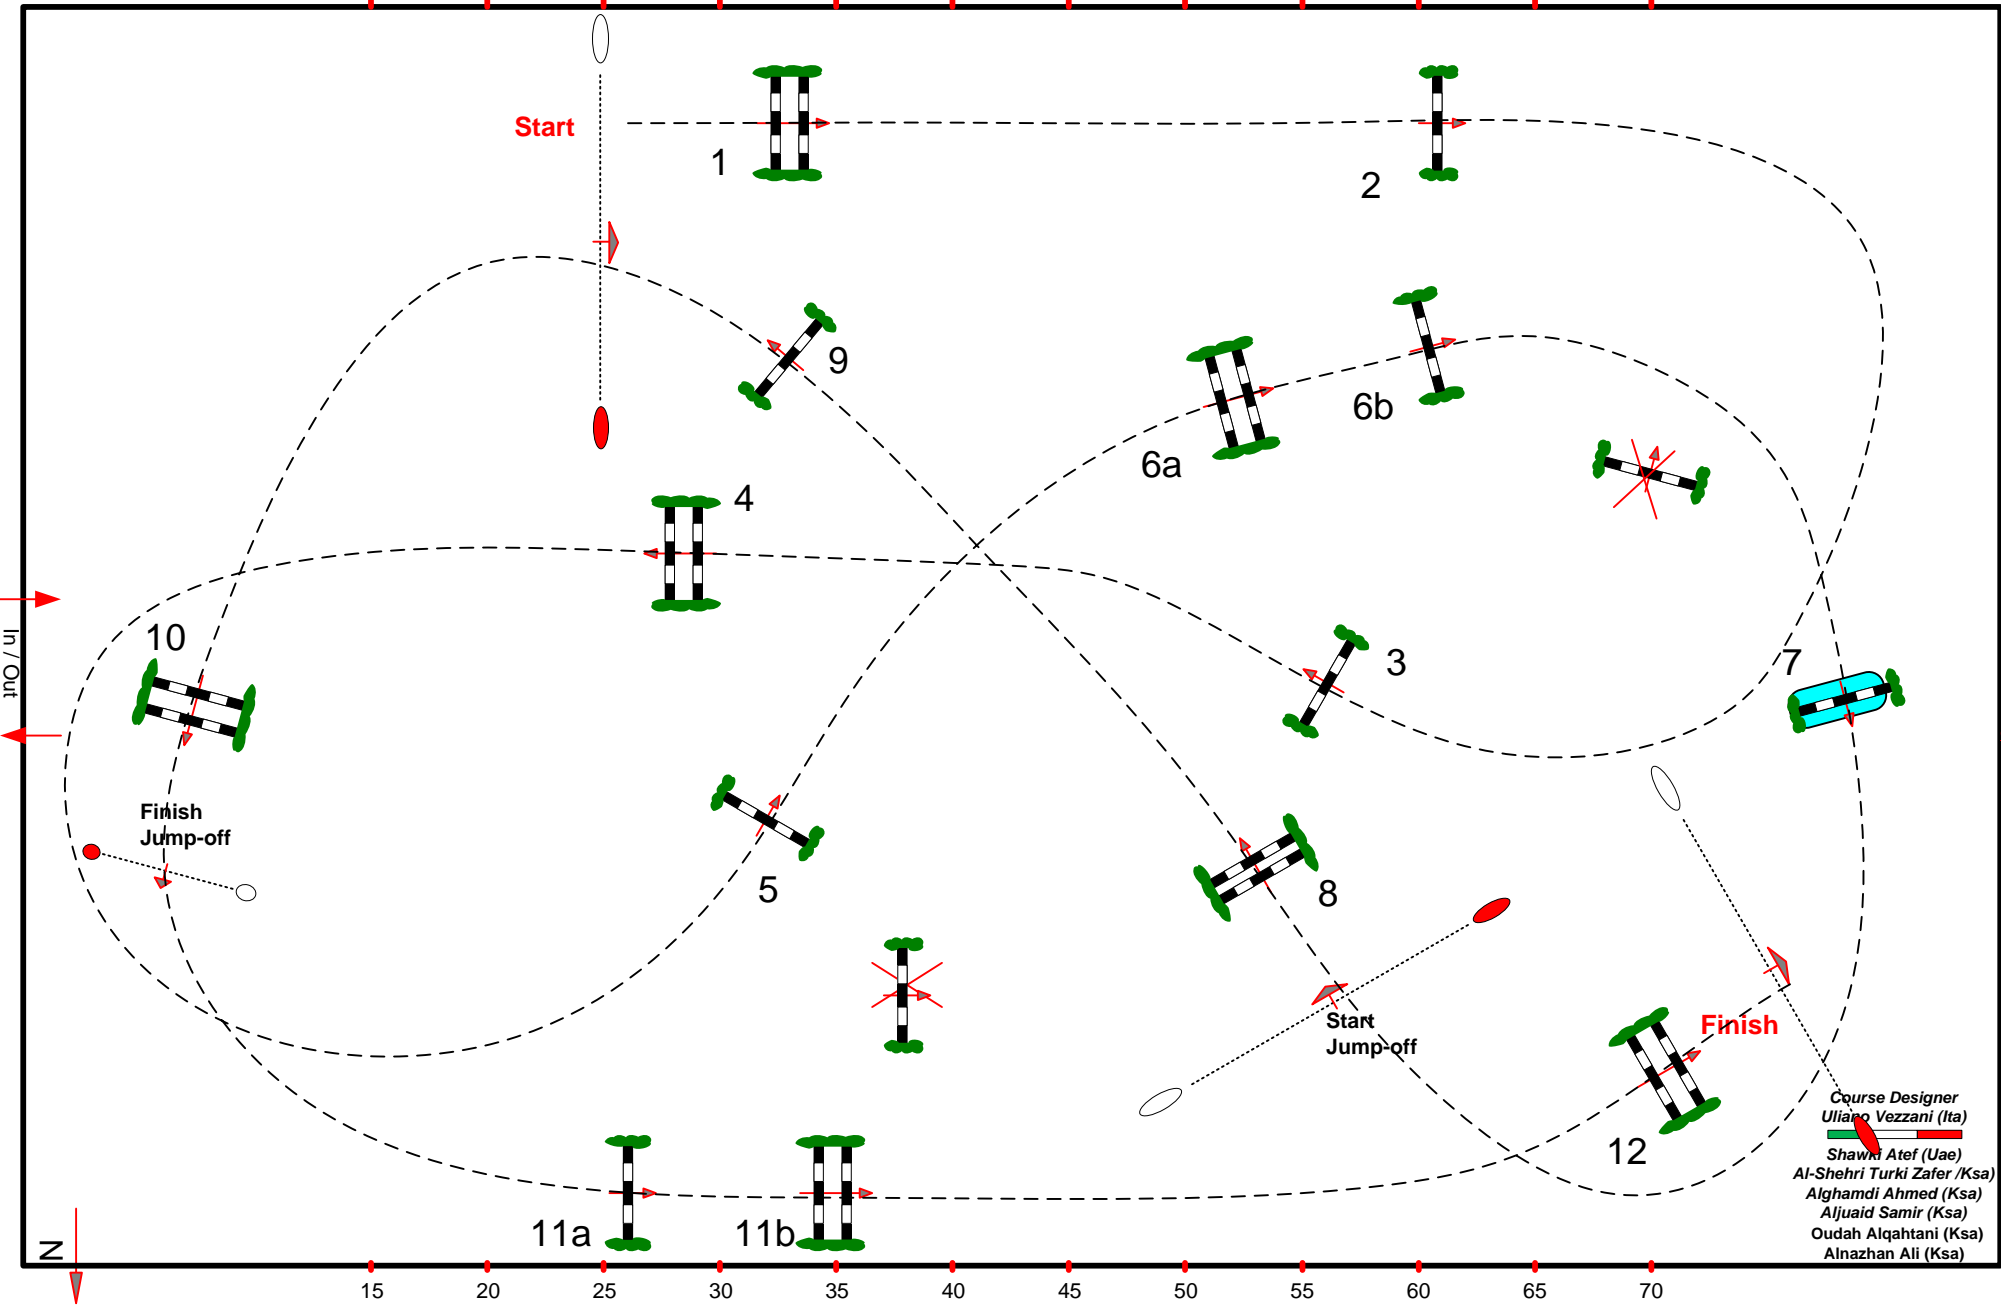

# CSI 1\* / CSI 4\*W - RIYADH

8-11 December 2021

Class No.: 5

CSI1\*

Competition with one jump-off

Friday 10th December 2021

Start: 8:30

15 20 25 30 35 40 45 50 55 60 65 70

Table: A  
 National RG:  
 FEI RG / Art. 238.2.2  
 Height: 1,20 m

Speed: 350 m/min  
 Length: 460 m  
 Time allowed:  
 79 sec  
 Time limit: 158 sec

Obstacles: 12  
 Efforts: 14  
 Penalty sec  
 Closed combination:

1st Jump-off:  
8-4-5-6a 6b-3-9-10  
 Length: 280 m  
 Time allowed:  
 48 sec  
 Time limit: 96 sec

2nd Jump-off:  
 Length: 0 m  
 Time allowed:  
 0 sec  
 Time limit: 0 sec

Course Designer  
 Uliano Vezzani (Ita)  
 Shawkri Atef (Uae)  
 Al-Shehri Turki Zafer /Ksa)  
 Alghamdi Ahmed (Ksa)  
 Aljuaid Samir (Ksa)  
 Oudah Alqahyani (Ksa)  
 Alnazhan Ali (Ksa)