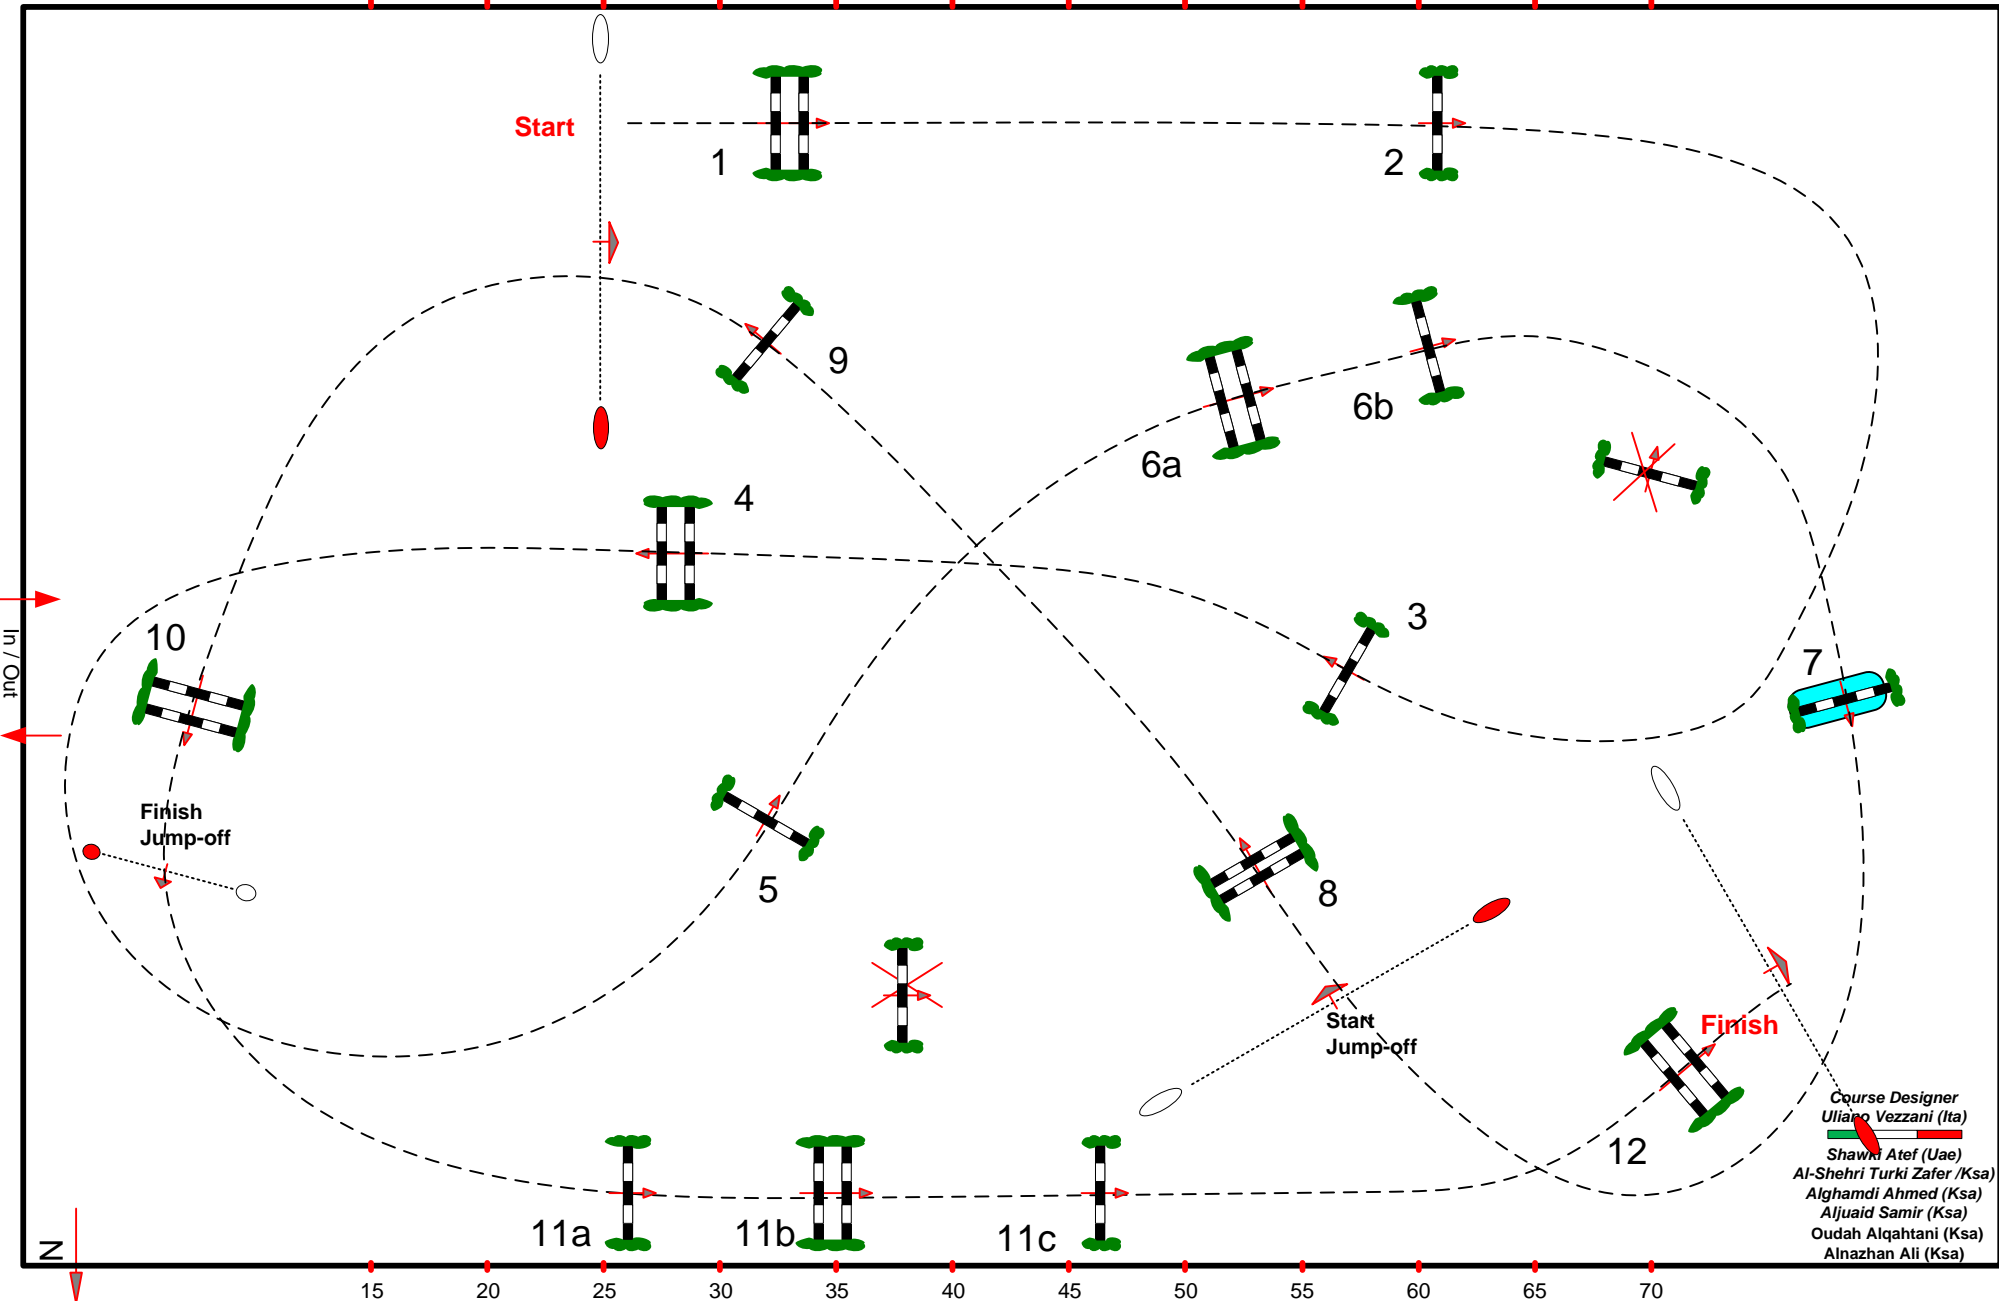

CSI 1* / CSI 4*W - RIYADH

8-11 December 2021

Class No.: 6

CSI1*

Competition with one jump-off

Friday 10th December 2021

Start: 13:00

15 20 25 30 35 40 45 50 55 60 65 70

Table: A
 National RG:
 FEI RG / Art. 238.2.2
 Height: 1,30 m

Speed: 350 m/min

Length: 430 m
 Time allowed:
 74 sec
 Time limit: 148 sec

Obstacles: 12
 Efforts: 15
 Penalty sec
 Closed combination:

1st Jump-off:
8-4-5-6a 6b-3-9-10
 Length: 280 m
 Time allowed:
 48 sec
 Time limit: 96 sec

2nd Jump-off:
 Length: 0 m
 Time allowed:
 0 sec
 Time limit: 0 sec

Course Designer
 Uliano Vezzani (Ita)
 Shawkri Atef (Uae)
 Al-Shehri Turki Zafer /Ksa)
 Alghamdi Ahmed (Ksa)
 Aljuaid Samir (Ksa)
 Oudah Alqahatani (Ksa)
 Alnazhan Ali (Ksa)