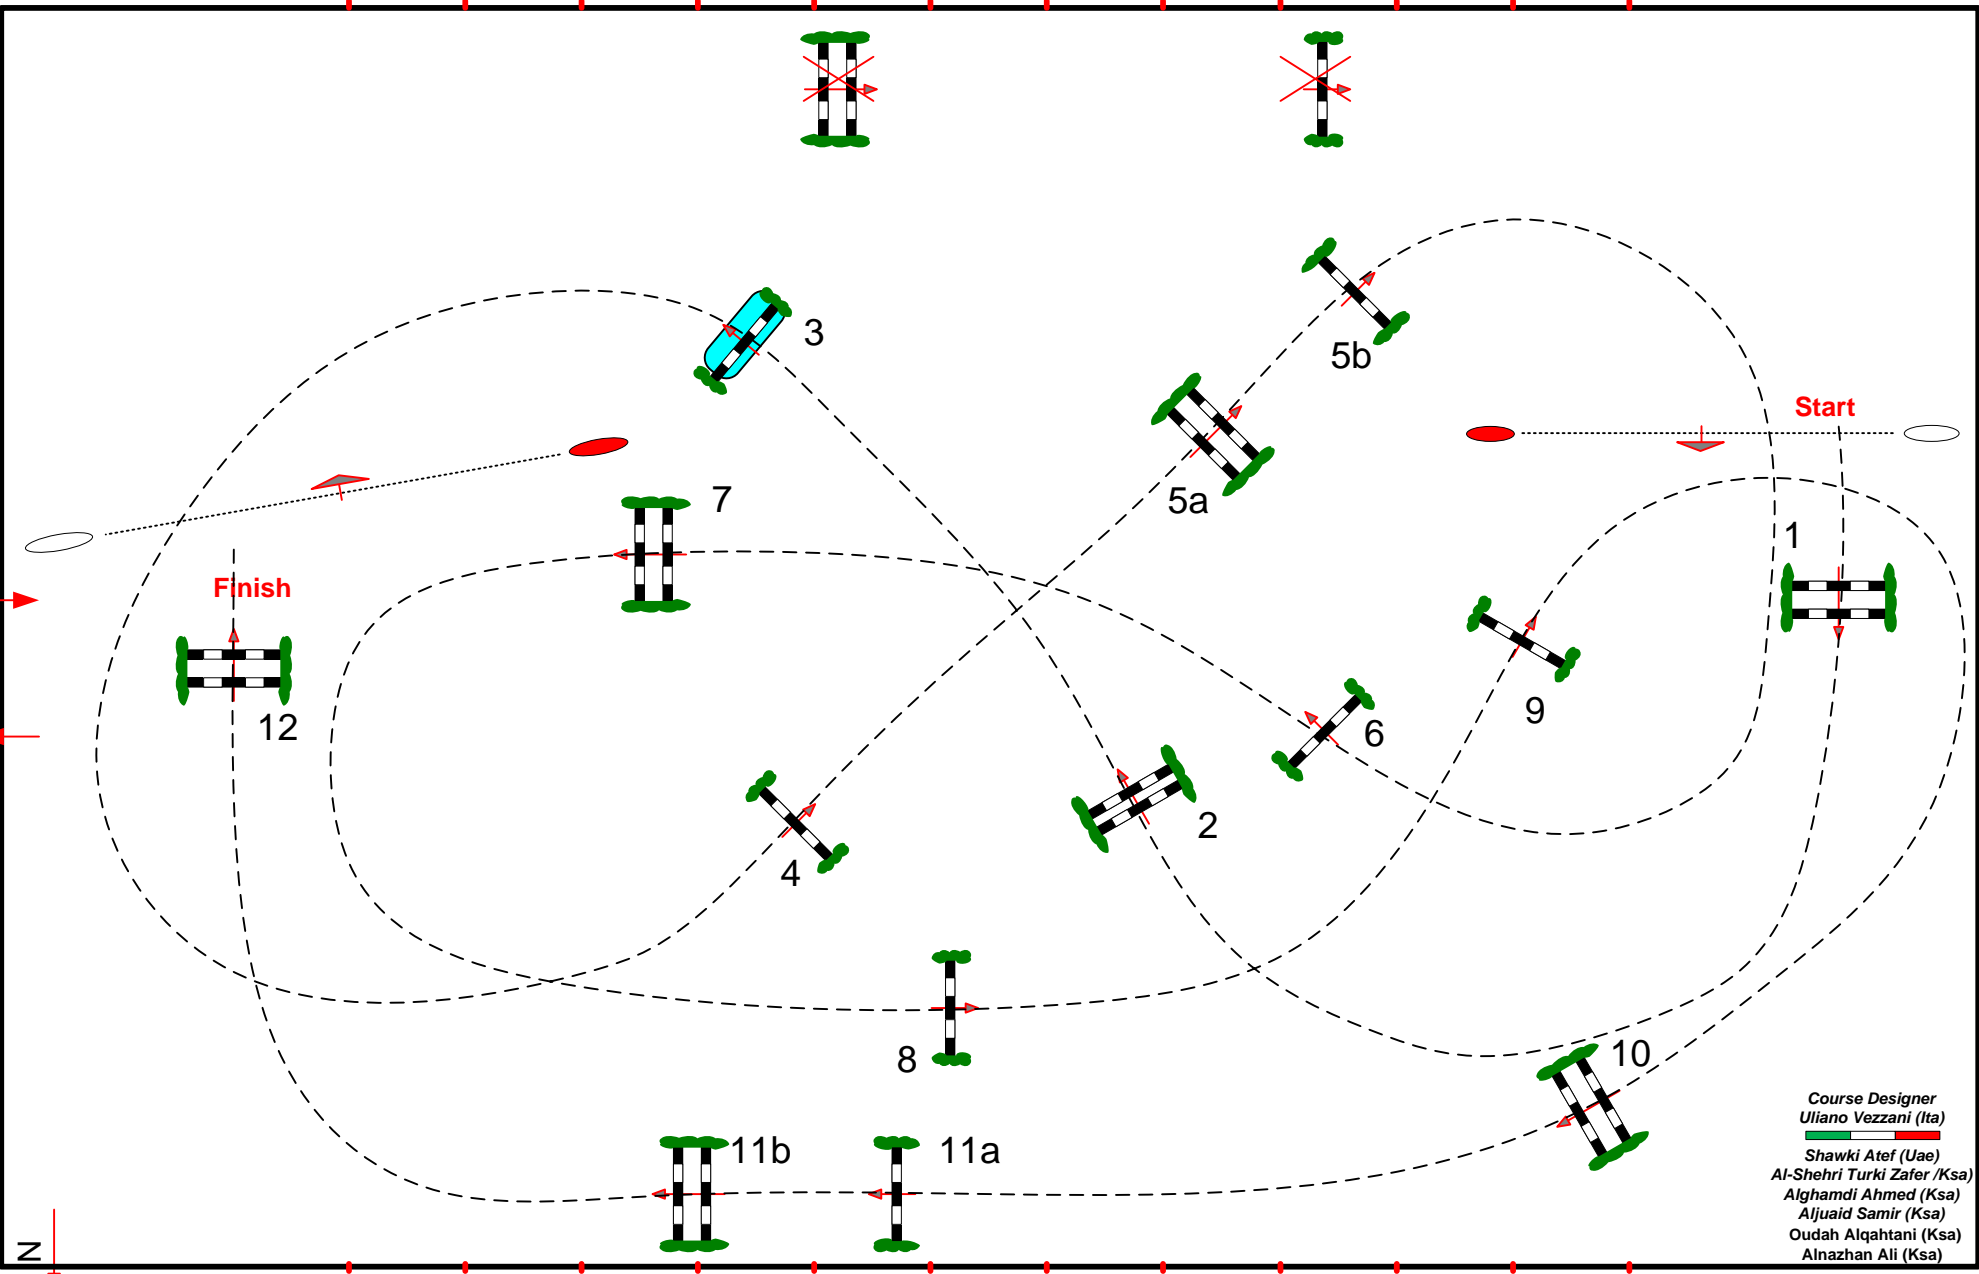

CSI 1* / CSI 4*W - RIYADH

8-11 December 2021

Class No.: 7 **CSI4*** **Competition against the clock** **Friday 10th December 2021** **Start: 16:00**

15 20 25 30 35 40 45 50 55 60 65 70

Table: A
National RG:
FEI RG / Art. 238.2.1
Height: 1,40 m

Speed: 350 m/min
Length: 460 m
Time allowed:
79 sec
Time limit: 158 sec

Obstacles: 12
Efforts: 14
Penalty sec
Closed combination:

Length: 0 m
Time allowed:
0 sec
Time limit: 0 sec

2nd Jump-off:
Length: 0 m
Time allowed:
0 sec
Time limit: 0 sec