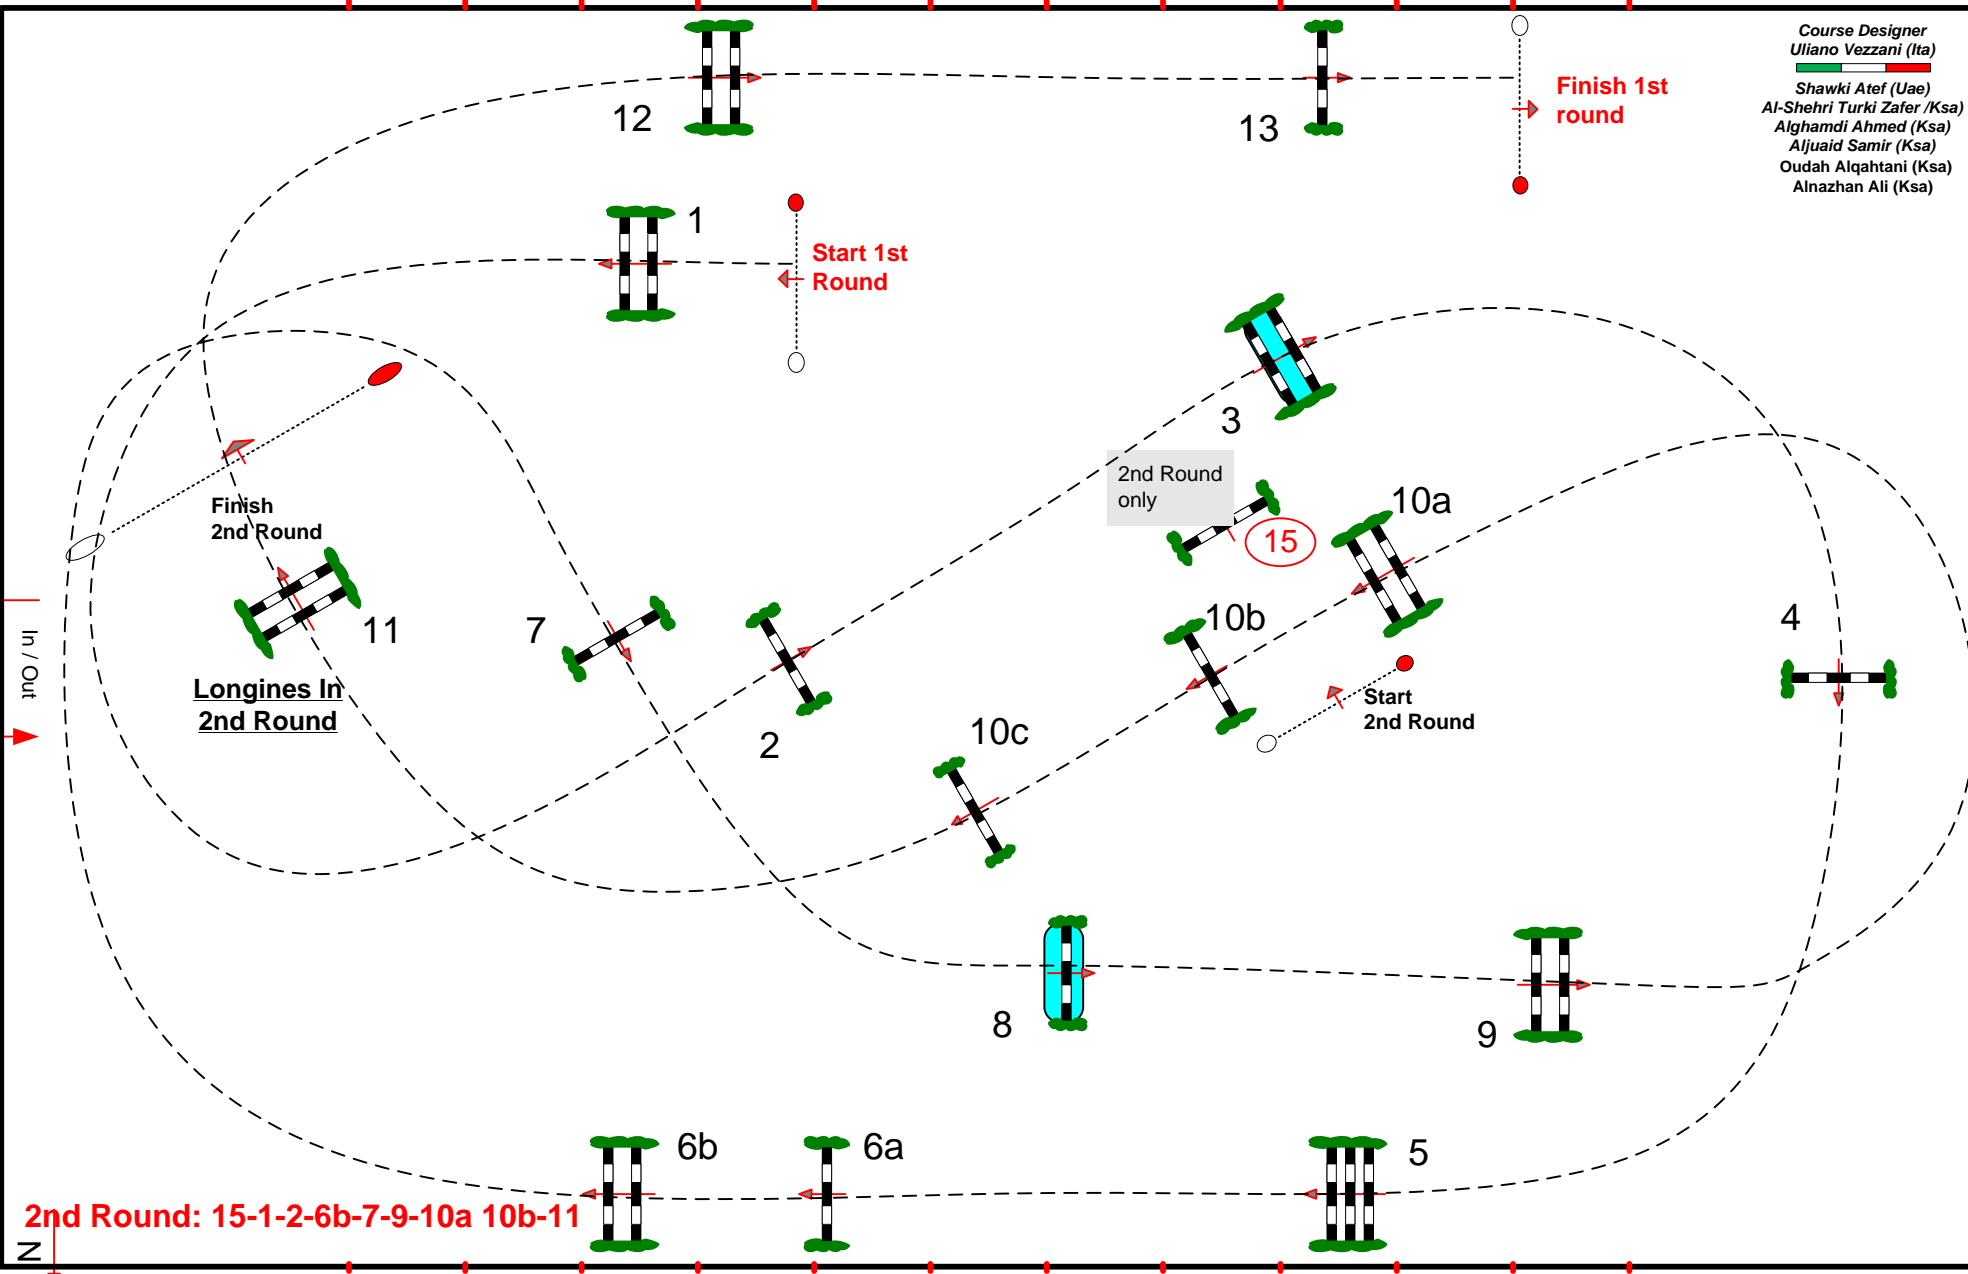

# CSI 1\* / CSI 4\*W - RIYADH

8-11 December 2021

Class No.: 8

CSI4\*

FEI WORLD CUP

Friday 10th December 2021

Start: 18:00

15 20 25 30 35 40 45 50 55 60 65 70

- Course Designer  
 Uliano Vezzani (Ita)  
 Shawki Atef (Uae)  
 Al-Shehri Turki Zafer /Ksa)  
 Alghamdi Ahmed (Ksa)  
 Aljuaid Samir (Ksa)  
 Oudah Alqatani (Ksa)  
 Alnazhan Ali (Ksa)

Table: A  
 National RG:  
 FEI RG / Art. 273-  
 3.3.1 ,4.3  
 Height: 1,55 m

Speed: 375 m/min  
 Length: 510 m  
 Time allowed:  
 82 sec  
 Time limit: 164 sec

Obstacles: 13  
 Efforts: 16  
 Penalty sec  
 Closed combination:

2nd Round:  
15-1-2-6b-7-9-10a  
10b-11

Length: 340 m  
 Time allowed:  
 55 sec  
 Time limit: 110 sec

2nd Jump-off:  
 Length: 0 m  
 Time allowed:  
 0 sec  
 Time limit: 0 sec

2nd Round: 15-1-2-6b-7-9-10a 10b-11

15 20 25 30 35 40 45 50 55 60 65 70