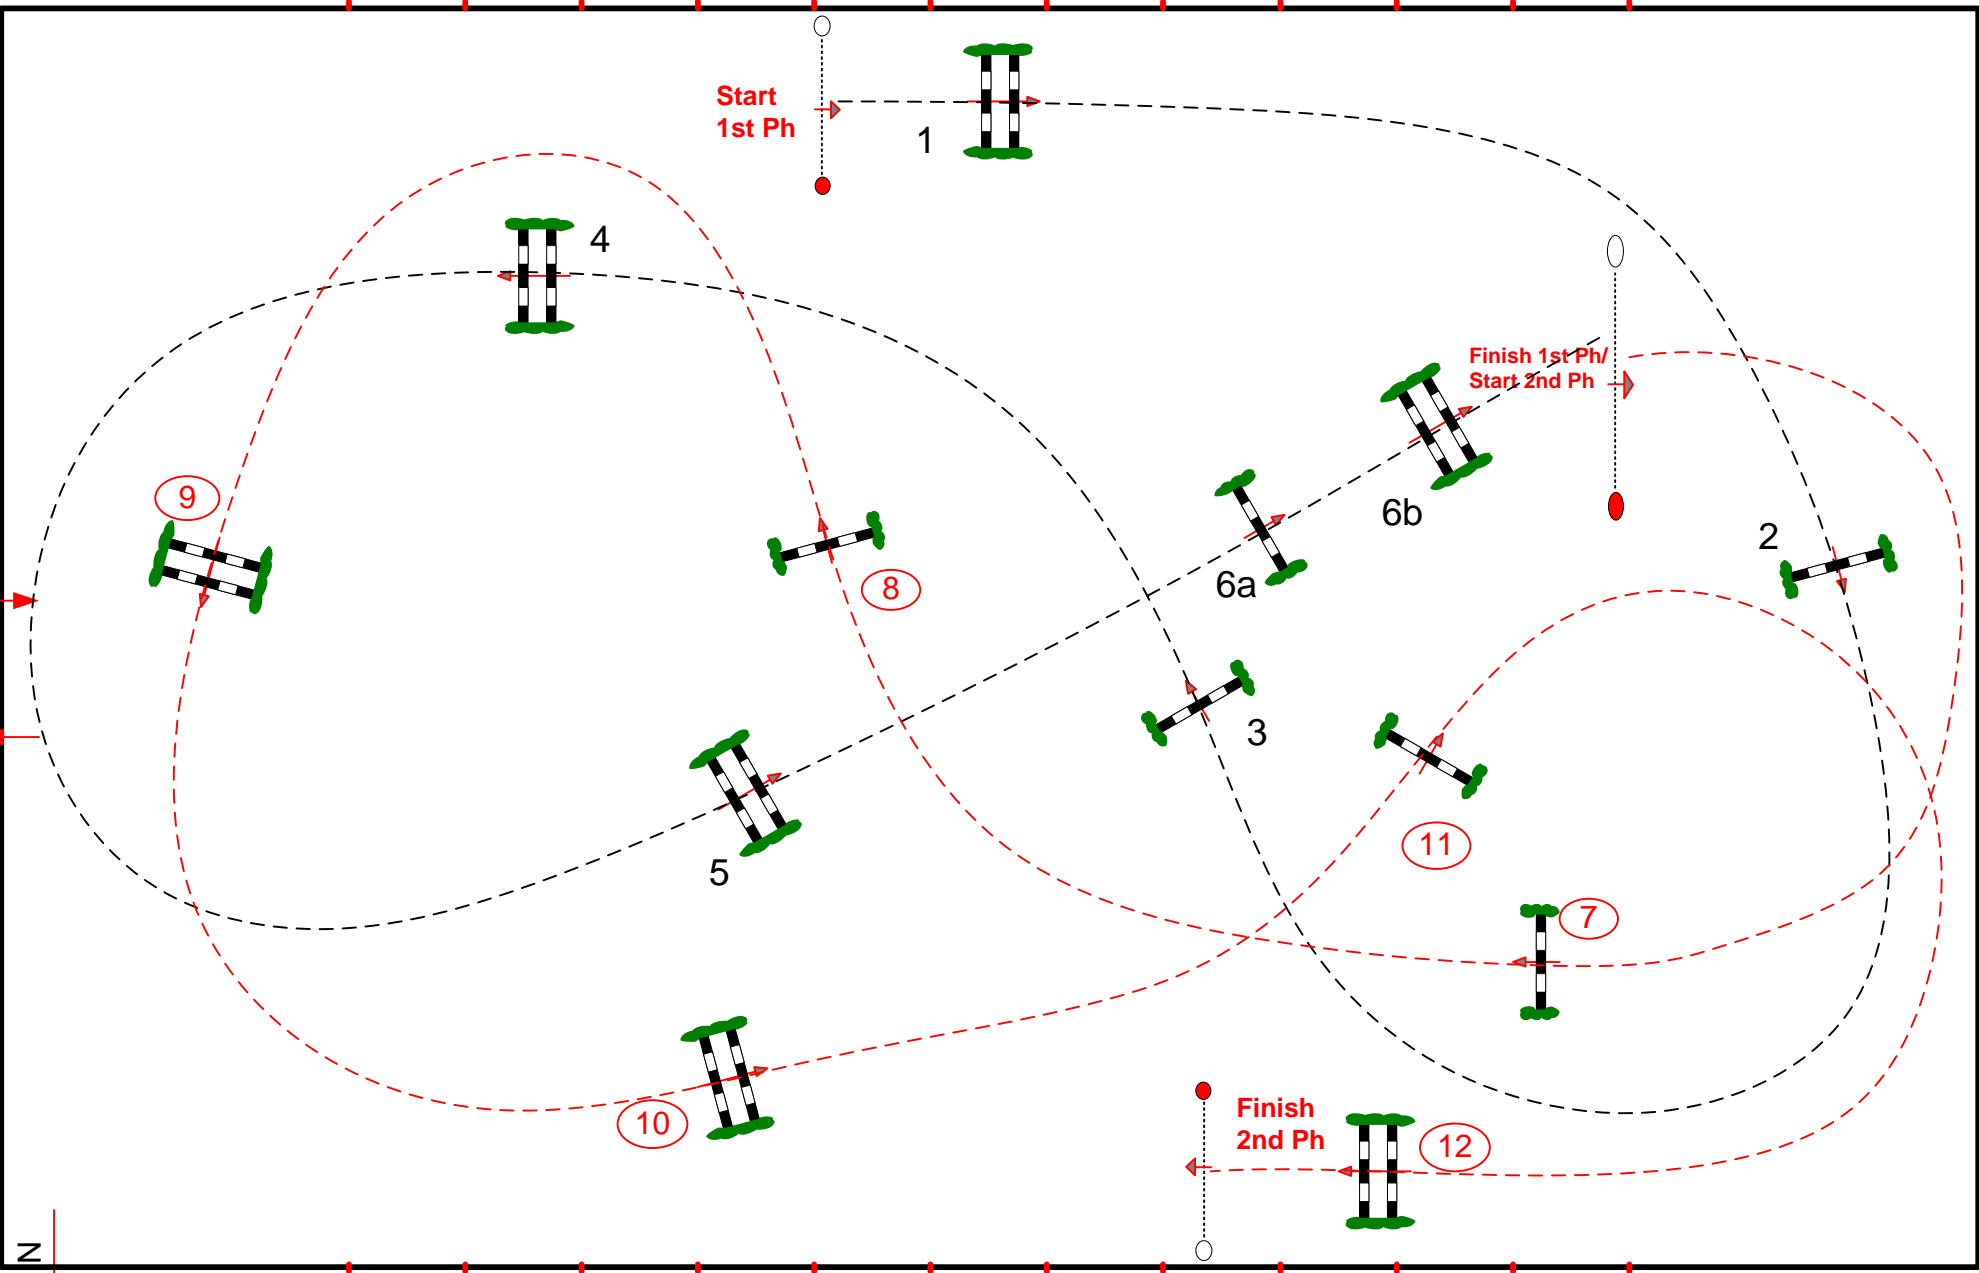

CSI 1* / CSI 5*W - RIYADH

15-19 December 2021

Class No.: 1 **CSI1*** Competition in two Phases Special

Thursday 16th December 2021 Start: 10:00

15 20 25 30 35 40 45 50 55 60 65 70

Table: A
 National RG:
 FEI RG / Art. 274.2.5
 Height: 1,15 m

Speed: 350 m/min
 Length: 240 m
 Time allowed: 42 sec
 Time limit: 84 sec

Obstacles: 6
 Efforts: 7
 Penalty sec
 Closed combination:

2nd Phase:
7-8-9-10-11-12
 Length: 240 m
 Time allowed: 42 sec
 Time limit: 84 sec

2nd Jump-off:
 Length: 0 m
 Time allowed: 0 sec
 Time limit: 0 sec

CDs: Uliano Vezzani (Ita) – Shawki Ahmed (Uae) – Turki Zafer Al Shehri (Ksa) – Samir Aljuaid (Ksa) – Almubarak Ahmad (Ksa) – Alghamdi Ahmed (Ksa) – Al Attaf Ali (Ksa) – Alnahdi Khaled (Ksa) – Alqahatany Oudah (Ksa)