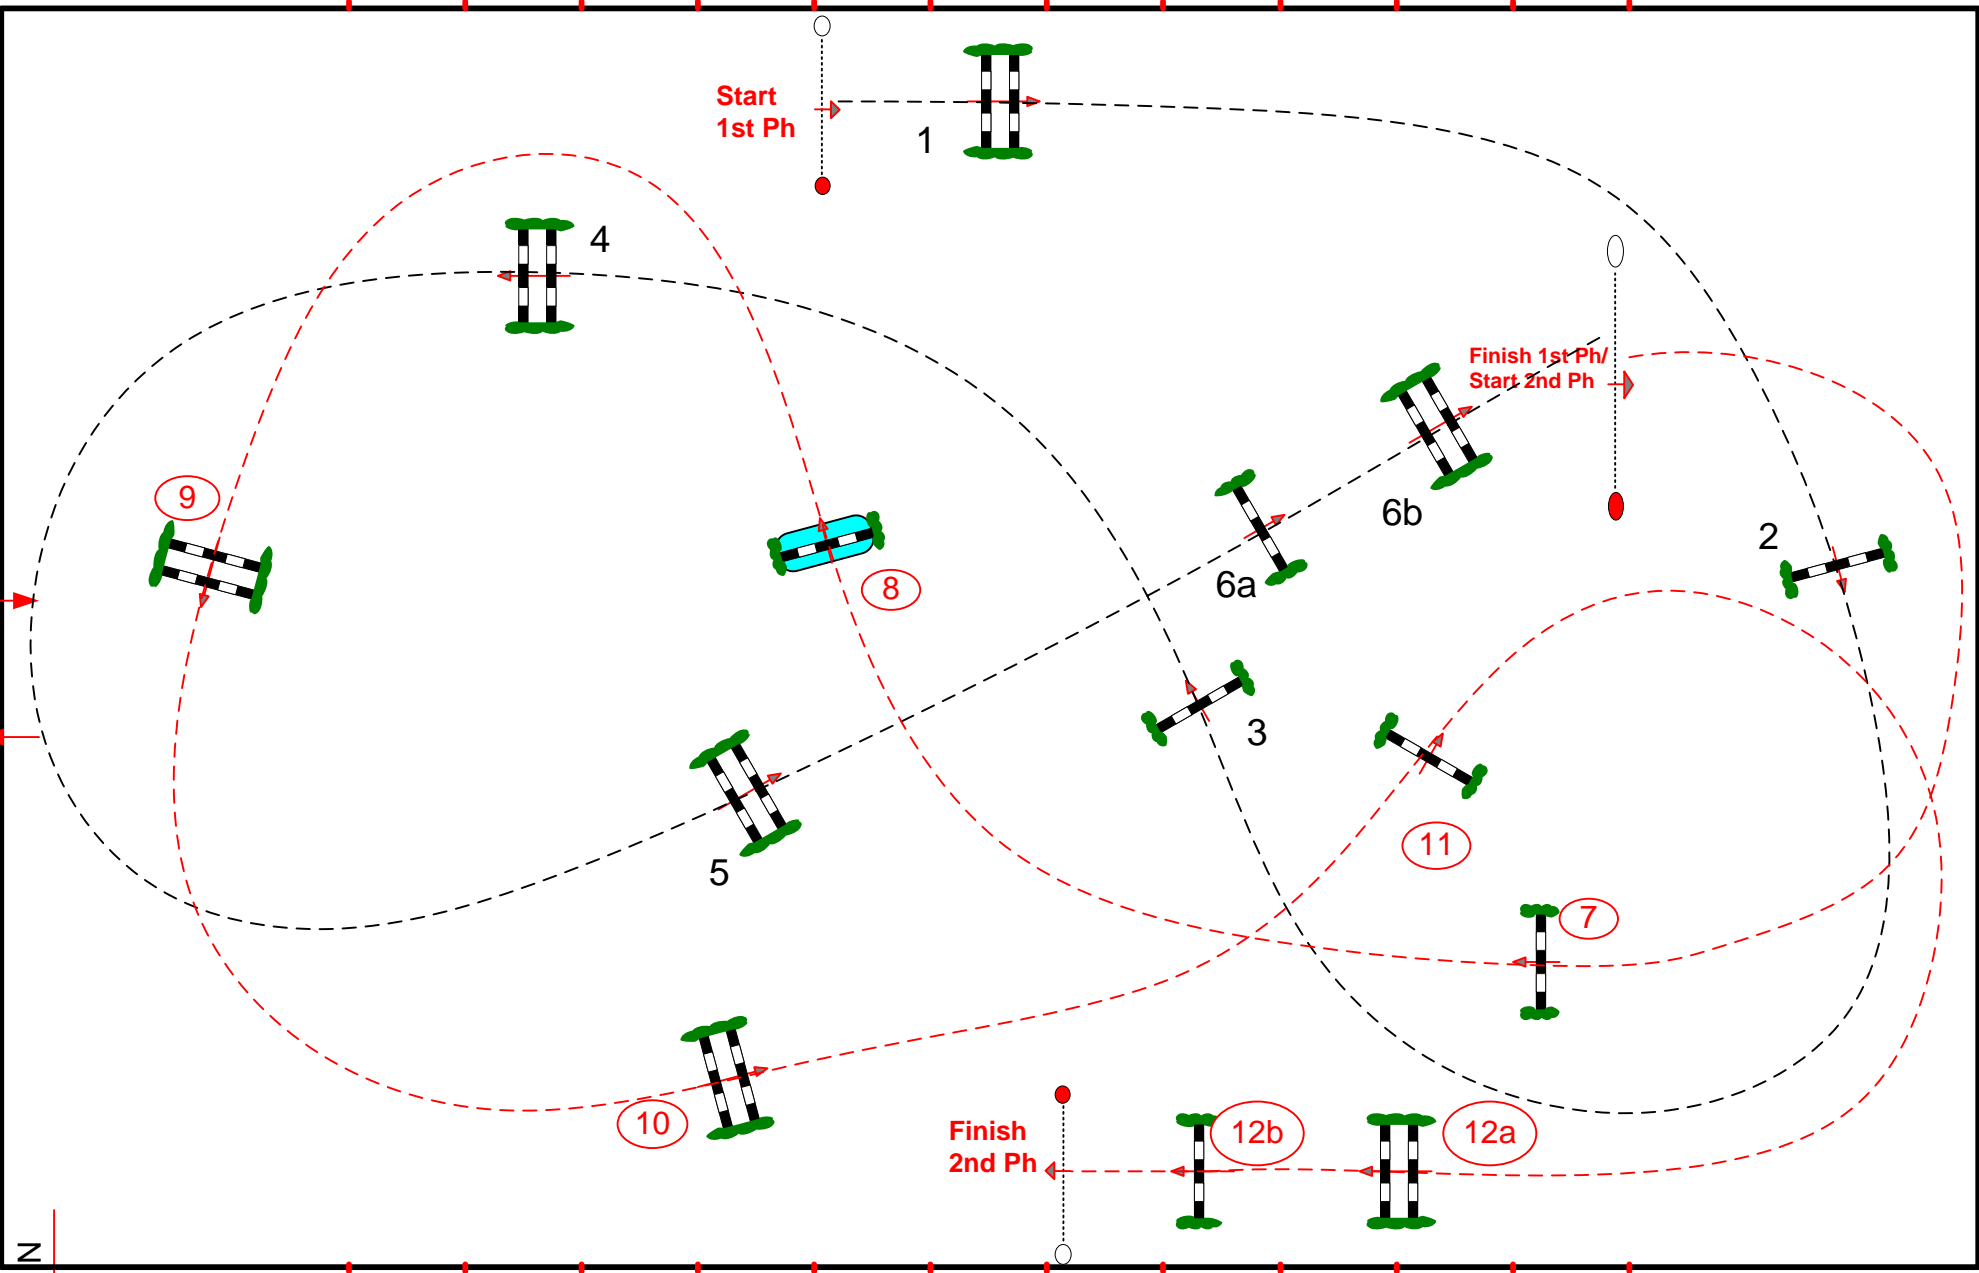

CSI 1* / CSI 5*W - RIYADH

15-19 December 2021

Class No.: 2 **CSI1*** Competition in two Phases Special

Thursday 16th December 2021 Start: 14:15

15 20 25 30 35 40 45 50 55 60 65 70

Table: A
National RG:
FEI RG / Art. 274.2.5
Height: 1,25 m

Speed: 350 m/min
Length: 240 m
Time allowed: 42 sec
Time limit: 84 sec

Obstacles: 6
Efforts: 7
Penalty sec
Closed combination:

2nd Phase:
7-8-9-10-11-12a 12b
Length: 240 m
Time allowed: 42 sec
Time limit: 84 sec

2nd Jump-off:
Length: 0 m
Time allowed: 0 sec
Time limit: 0 sec

CDs: Uliano Vezzani (Ita) – Shawki Ahmed (Uae) – Turki Zafer Al Shehri (Ksa) – Samir Aljuaid (Ksa) – Almubarak Ahmad (Ksa) – Alghamdi Ahmed (Ksa) – Al Attaf Ali (Ksa) – Alnahdi Khaled (Ksa) – Alqhtany Oudah (Ksa)