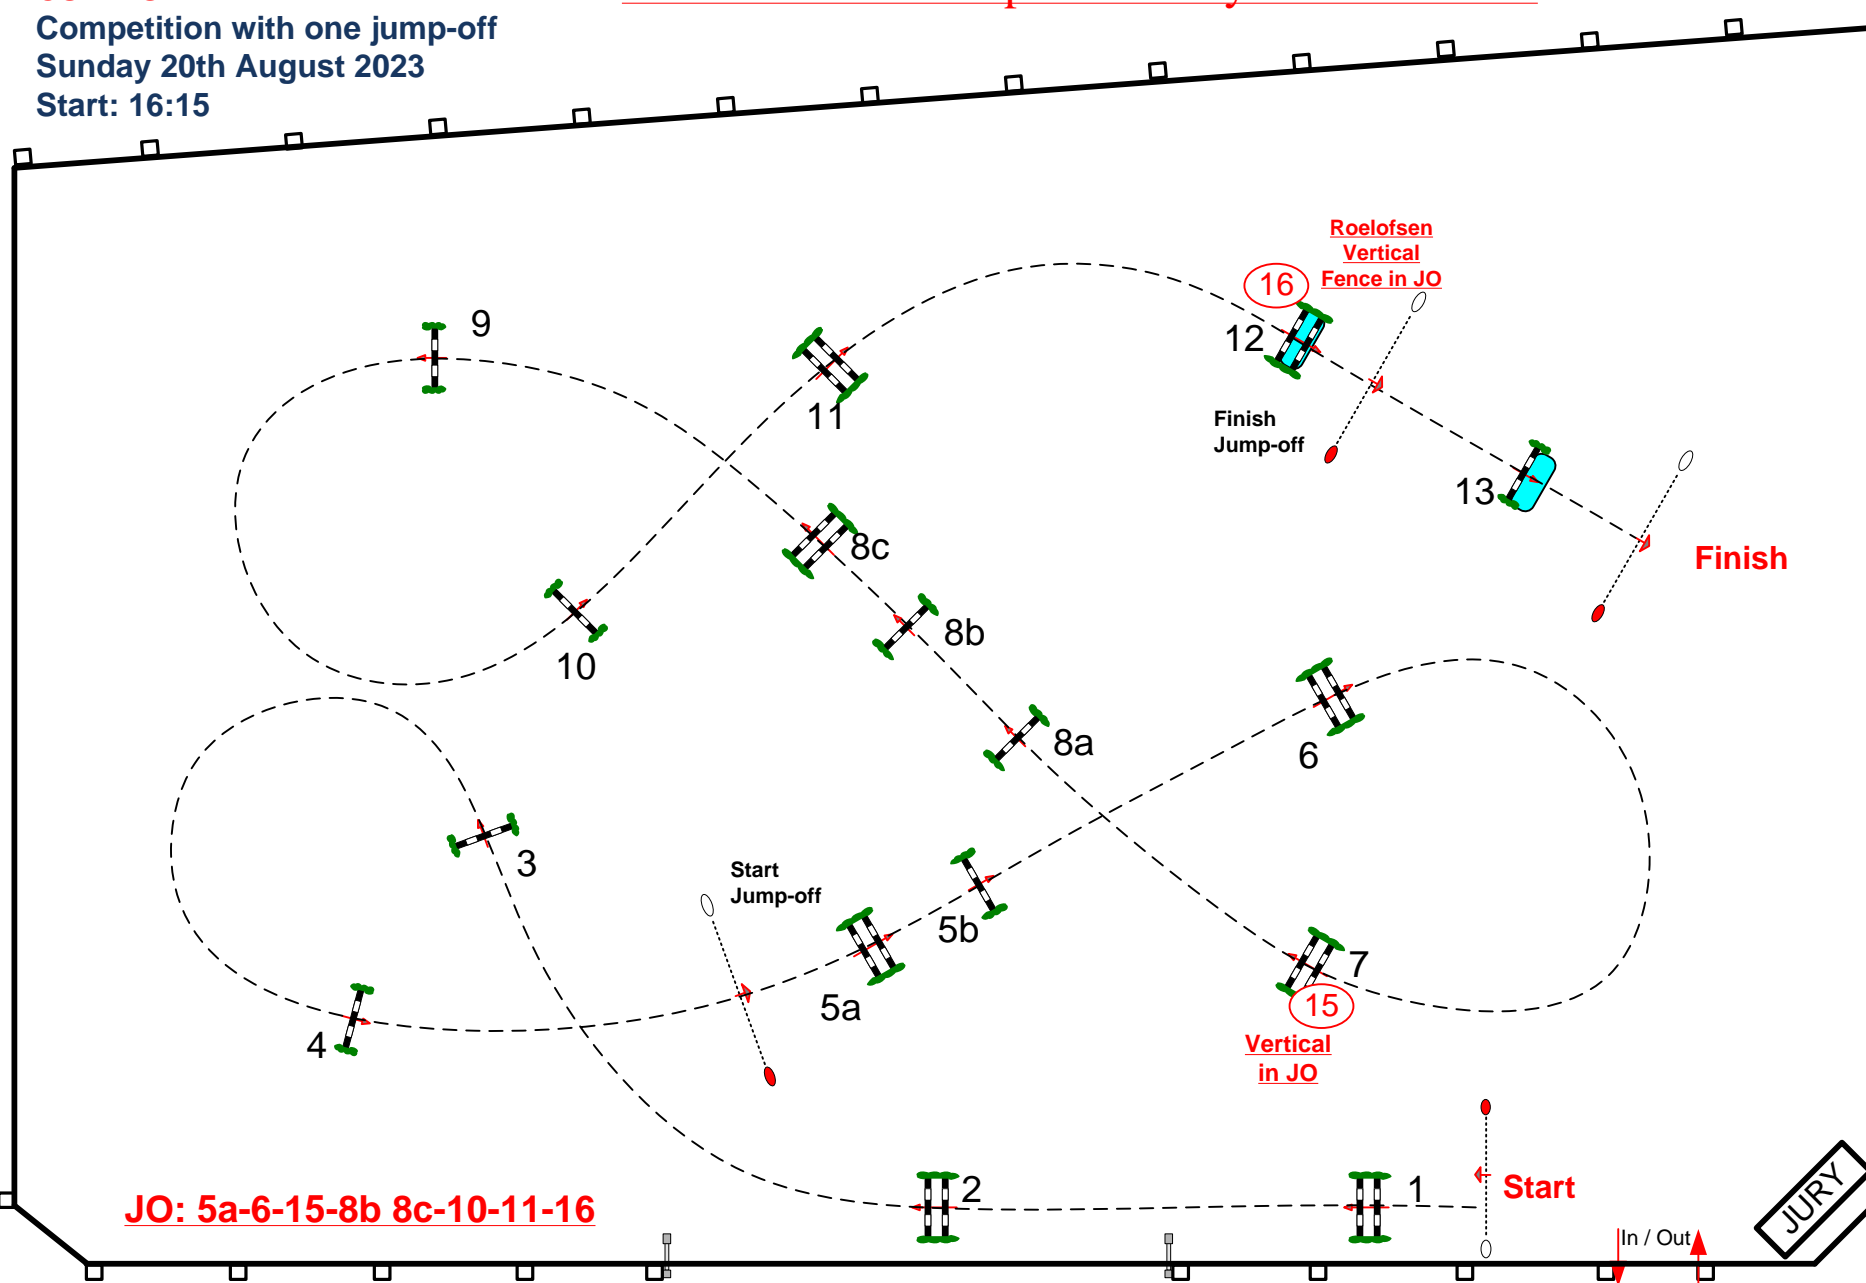

## CSI 2\* Grand Prix presented by ROELOFSEN

Table: A

FEI RG / Art. 238.2.2a

Height: 1,45 m

Speed: 375 m/min

Length: 485 m

Time allowed: 78 sec

Time limit: 156 sec

Obstacles: 13

Jumps: 16

1st Jump-off:

**5a-6-15-8b 8c-10-11-16**

Length: 300 m

Time allowed: 48 sec

Time limit: 96 sec

**JO: 5a-6-15-8b 8c-10-11-16**