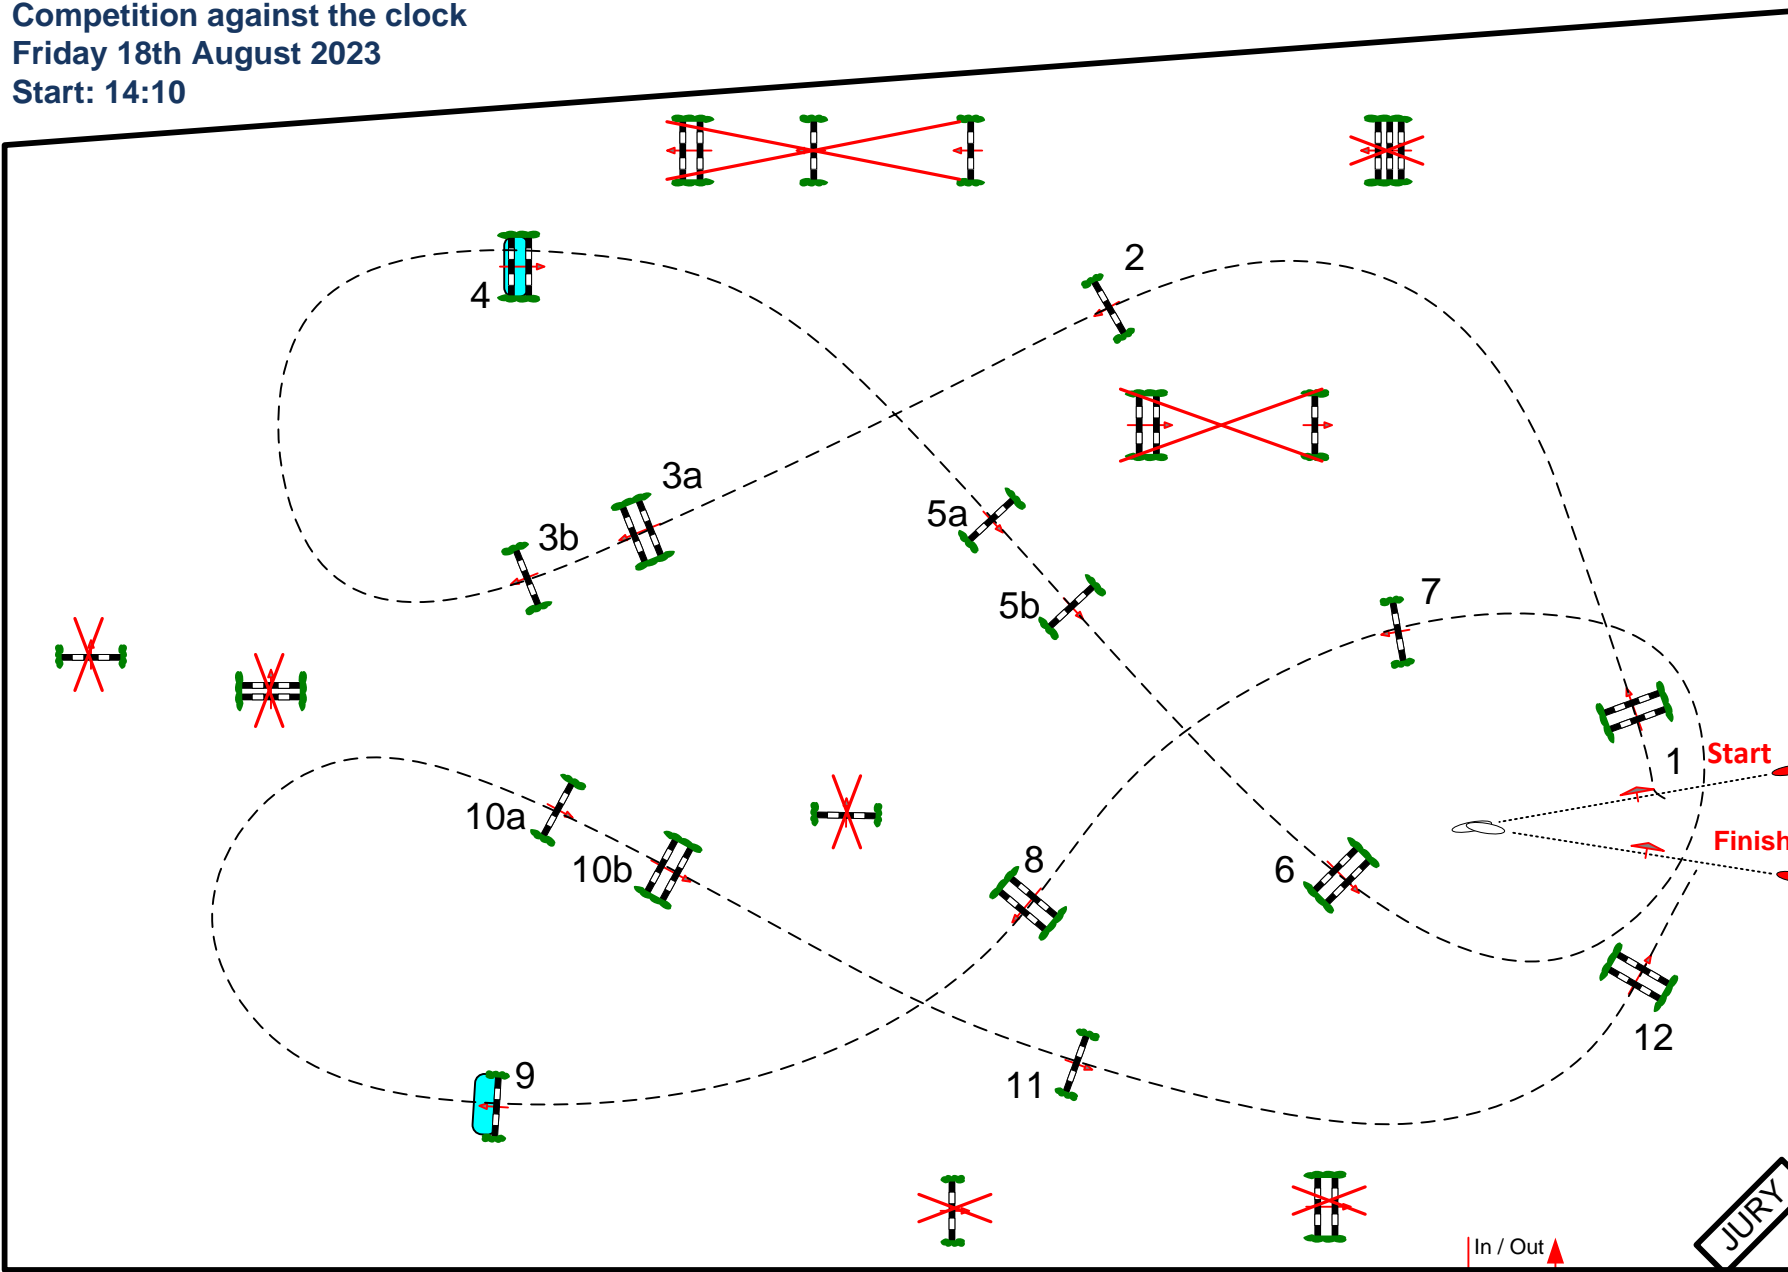

FEI RG / Art. 238.2.1 a

Height: 1,55 m

Speed: 375 m/min

Length: 480 m

Time allowed: 77 sec

Time limit: 154 sec

Obstacles: 12

Jumps: 15