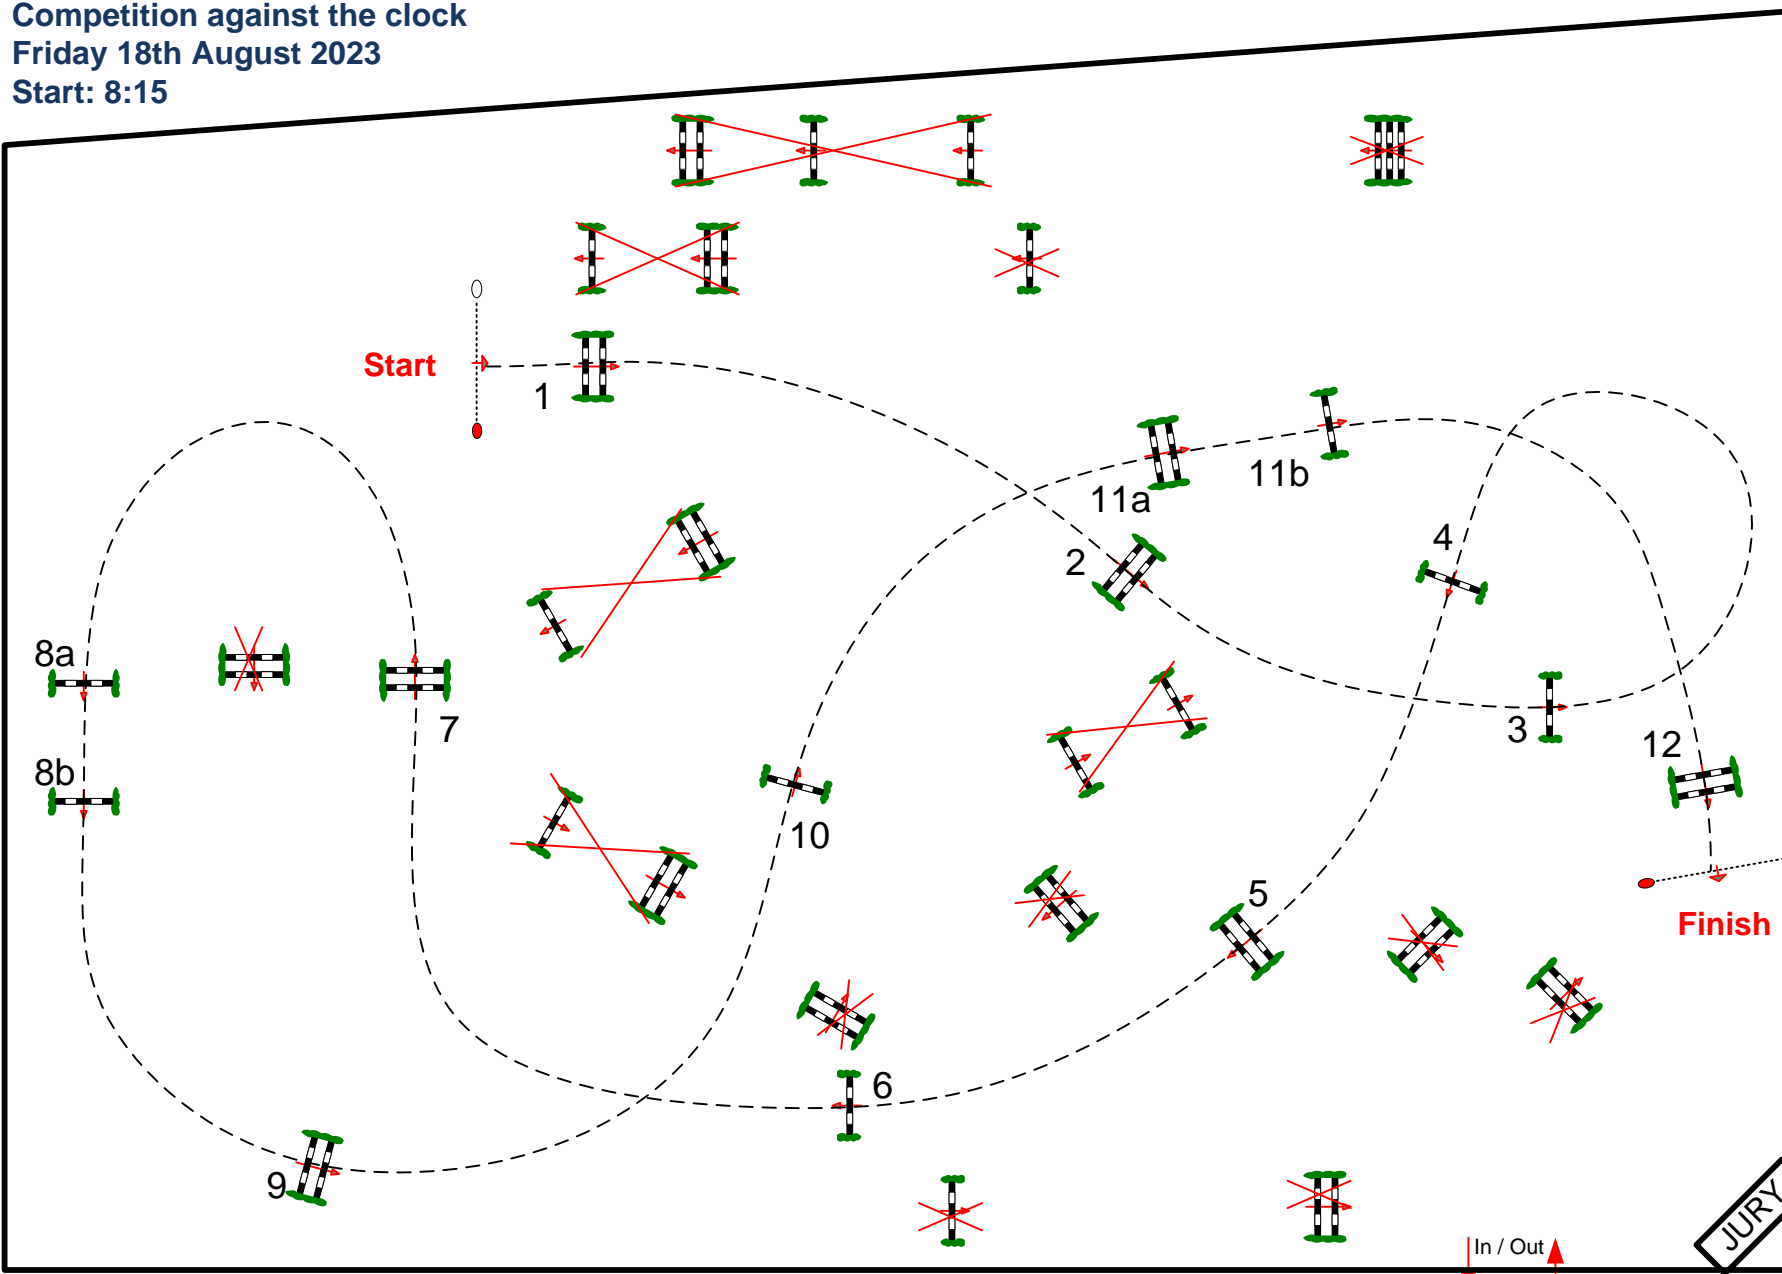

Friday 18th August 2023

Start: 8:15

Table: A

National RG:

FEI RG / Art. 238.2.1 a

Height: 1,35 m

Speed: 350 m/min

Length: 450 m

Time allowed: 78 sec

Time limit: 156 sec

Obstacles: 12

Jumps: 14