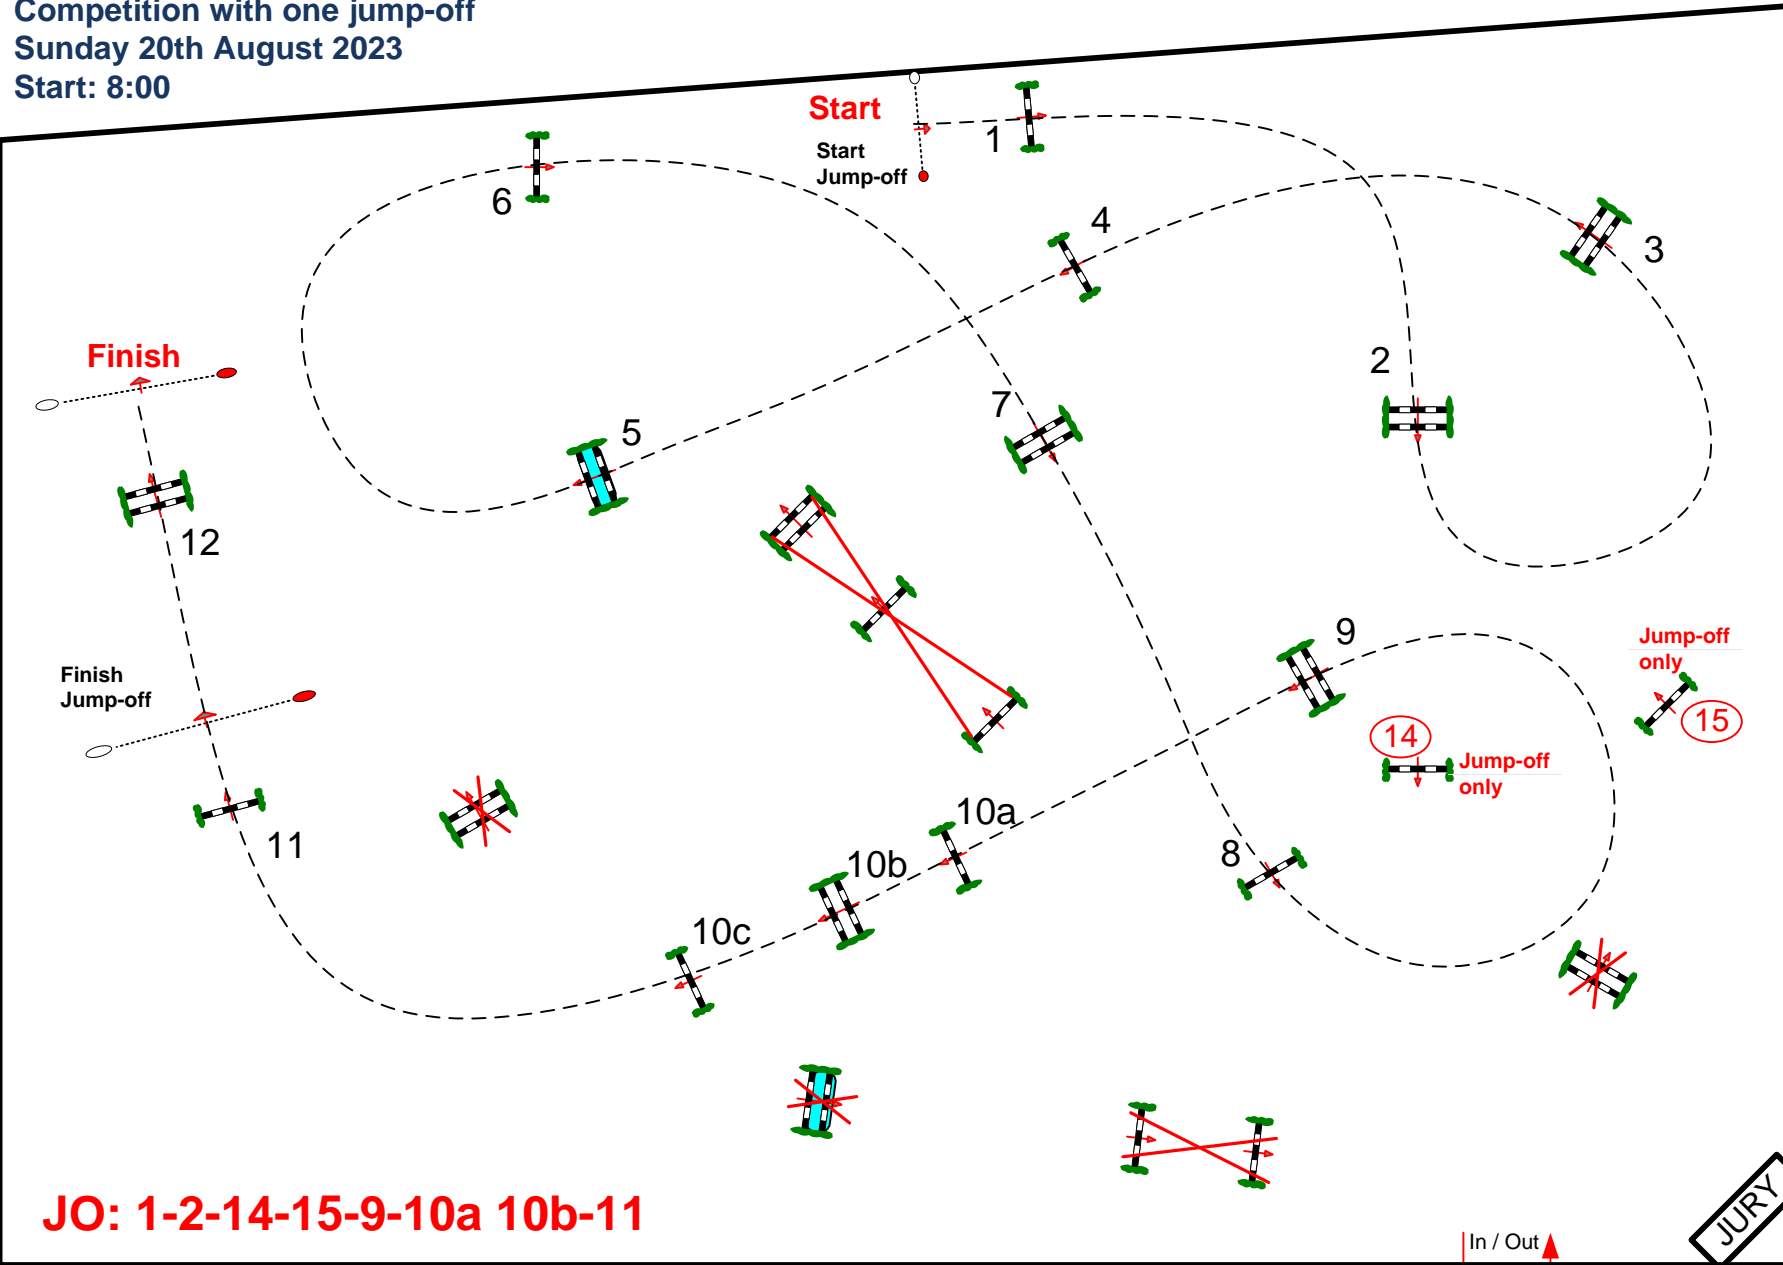

Sunday 20th August 2023

Start: 8:00

Table: A

FEI RG / Art. 238.2.2a

Height: 1,35 m

Speed: 375 m/min

Length: 470 m

Time allowed: 76 sec

Time limit: 152 sec

Obstacles: 12

Jumps: 15

1st Jump-off:

1-2-14-15-9-10a 10b-11

Length: 310 m

Time allowed: 50 sec

Time limit: 100 sec

Team

JO: 1-2-14-15-9-10a 10b-11