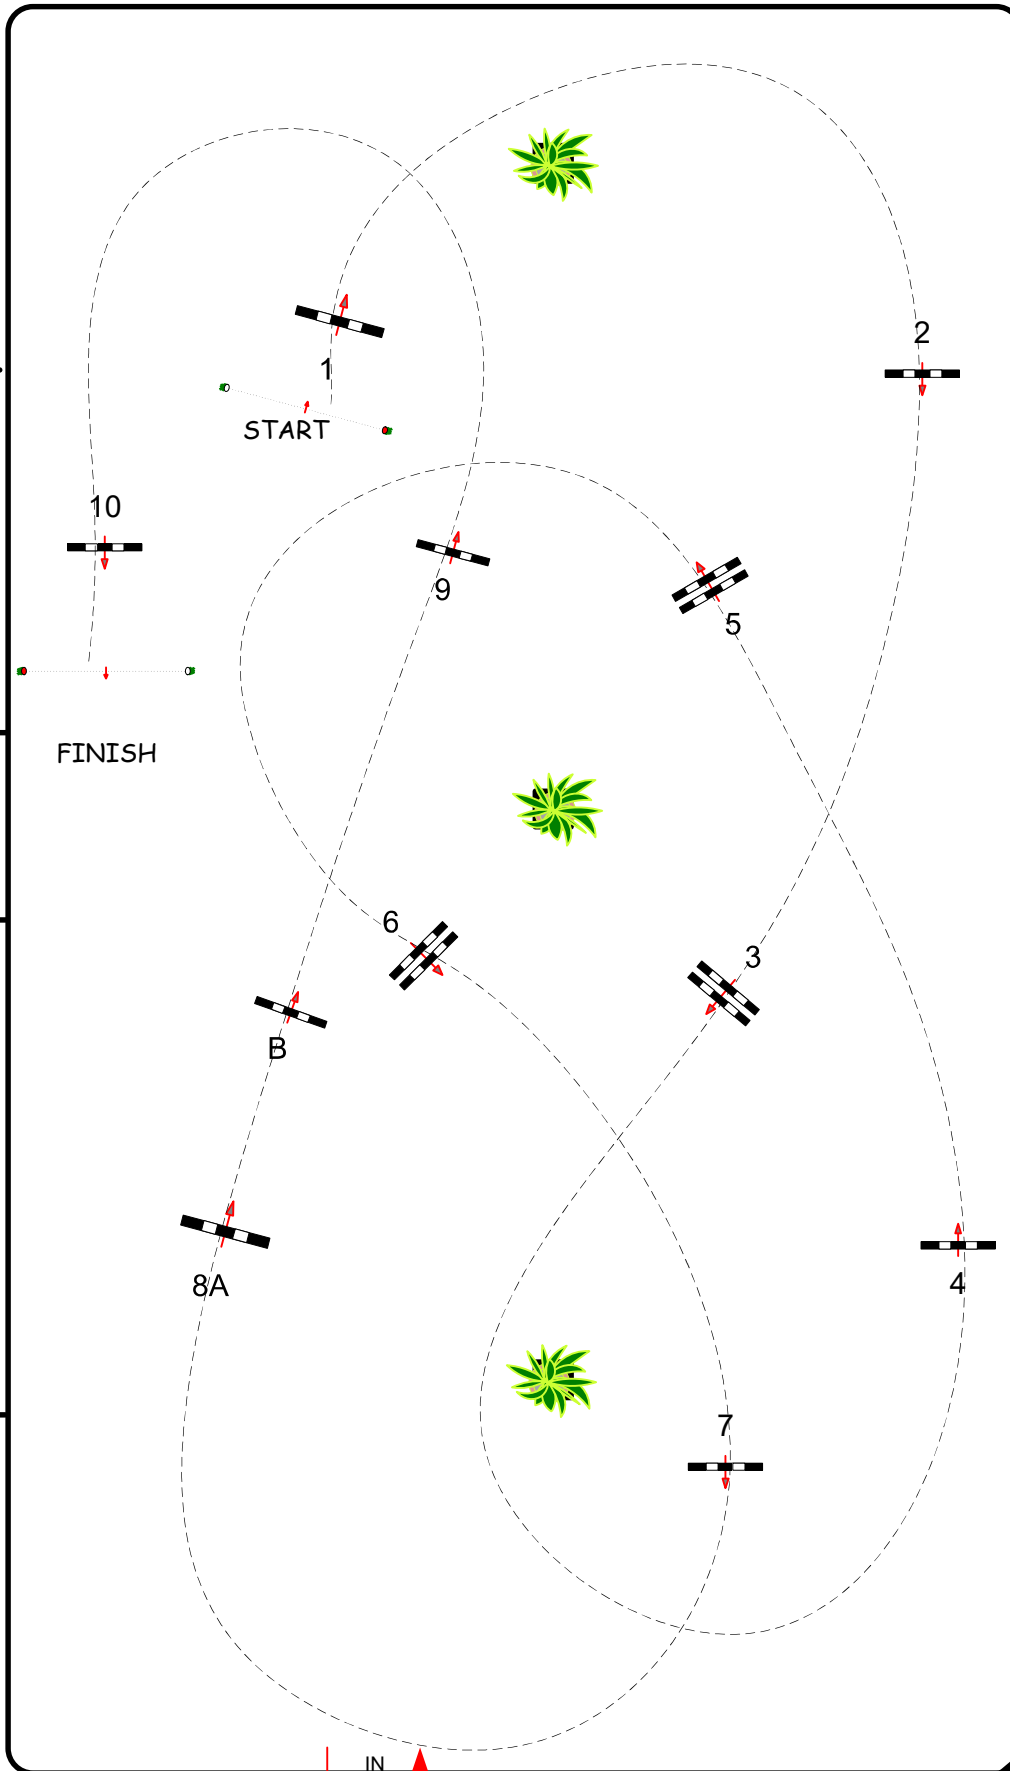

VALKENSWAARD

CSI** - CSI YR
CSI J – CSI P
CSI CH
SHOW CLASS

4/5/6
AUGUST 2023

SC

Table: A
National RG:
FEI RG / Art. 238.2.1
Height: 0.60/0.80/1.00/1.10 m

Speed: 300 m/min

Length: 500 m
Time allowed: 100 sec
Time limit: 200 sec

Obstacles: 10
Efforts: 11

Length: 0 m
Time allowed: 0 sec
Time limit: 0 sec

Jean Claude Quque (FRA)
Frank Van Humbeeck (BEL)
Gaëlle Bostyn (BEL)
Cedric MATHIENNE (BEL)

Karim SABRI (QATAR)

JURY