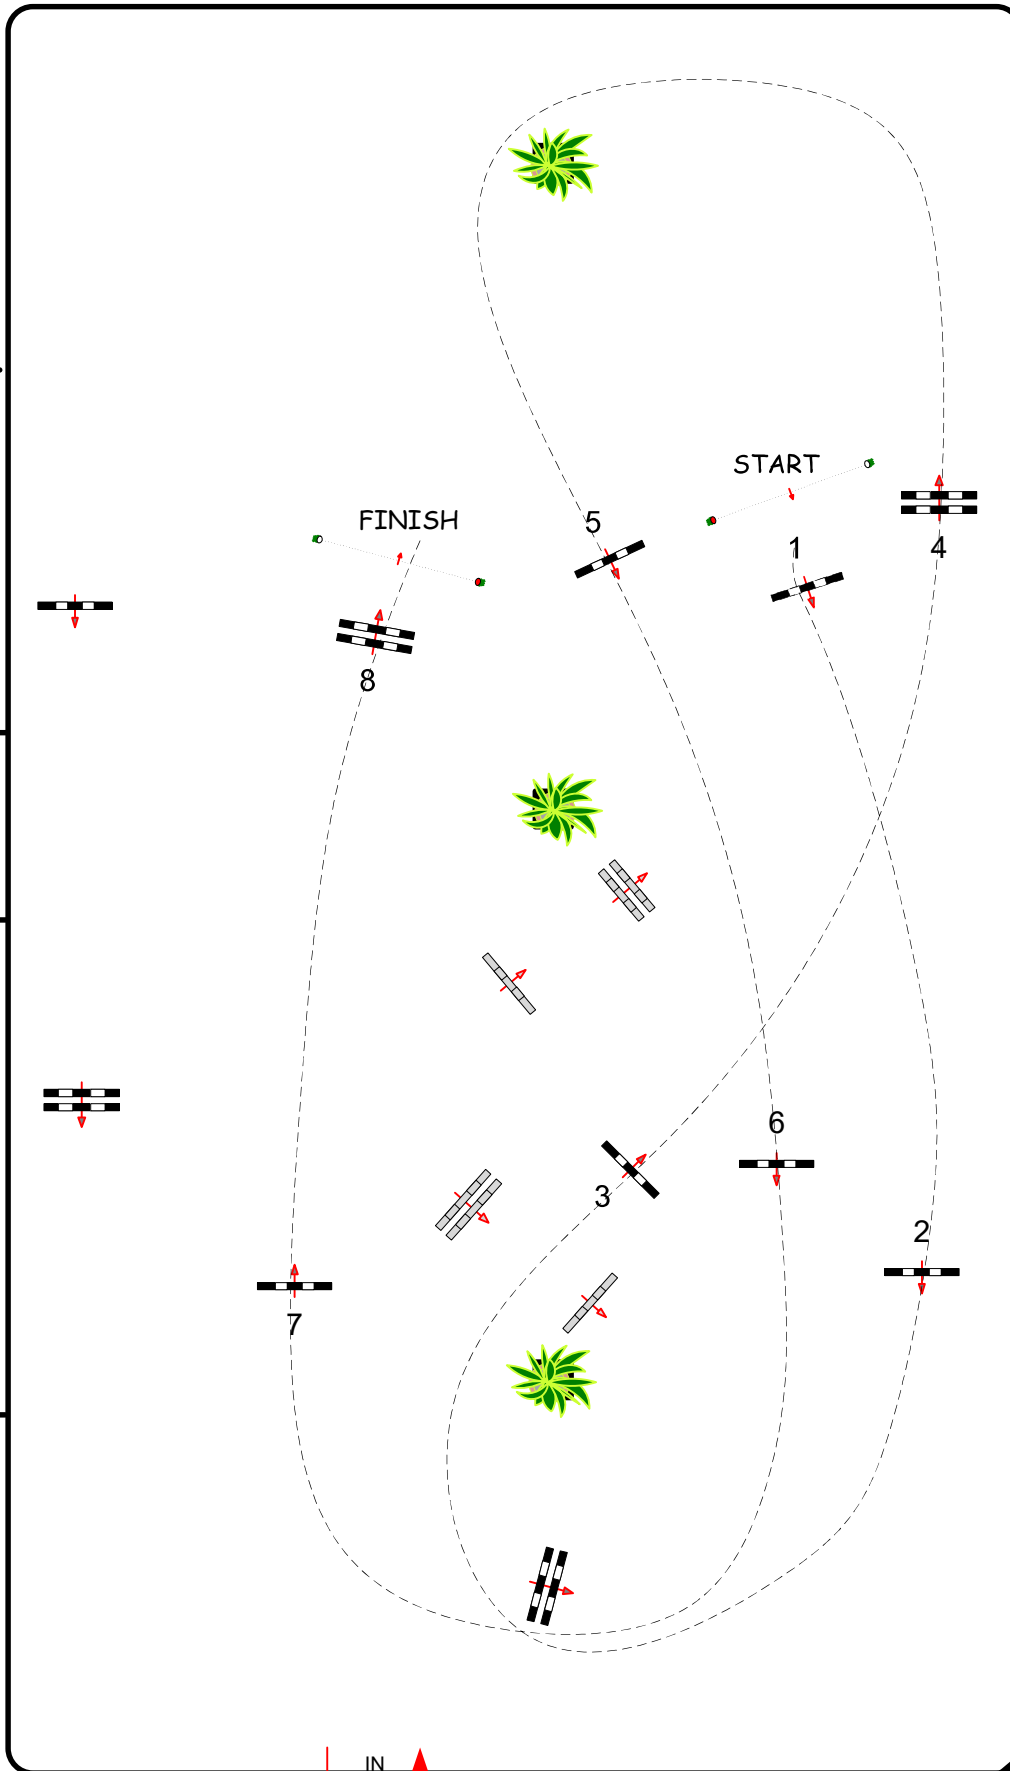

VALKENSWAARD

CSI** - CSI YR
CSI J – CSI P
CSI CH
SHOW CLASS

4/5/6
AUGUST 2023

S B

Table: A
National RG:
FEI RG / Art. 238.1.1
Height: 0.30 m

Speed: 300 m/min

Length: 450 m
Time allowed: 90 sec
Time limit: 180 sec

Obstacles: 8
Efforts: 8

Length: 0 m
Time allowed: 0 sec
Time limit: 0 sec

Course Designer

Jean Claude Quque (FRA)
Frank Van Humbeeck (BEL)
Gaëlle Bostyn (BEL)
Cedric MATHIENNE (BEL)

Karim SABRI (QATAR)

IN
OUT