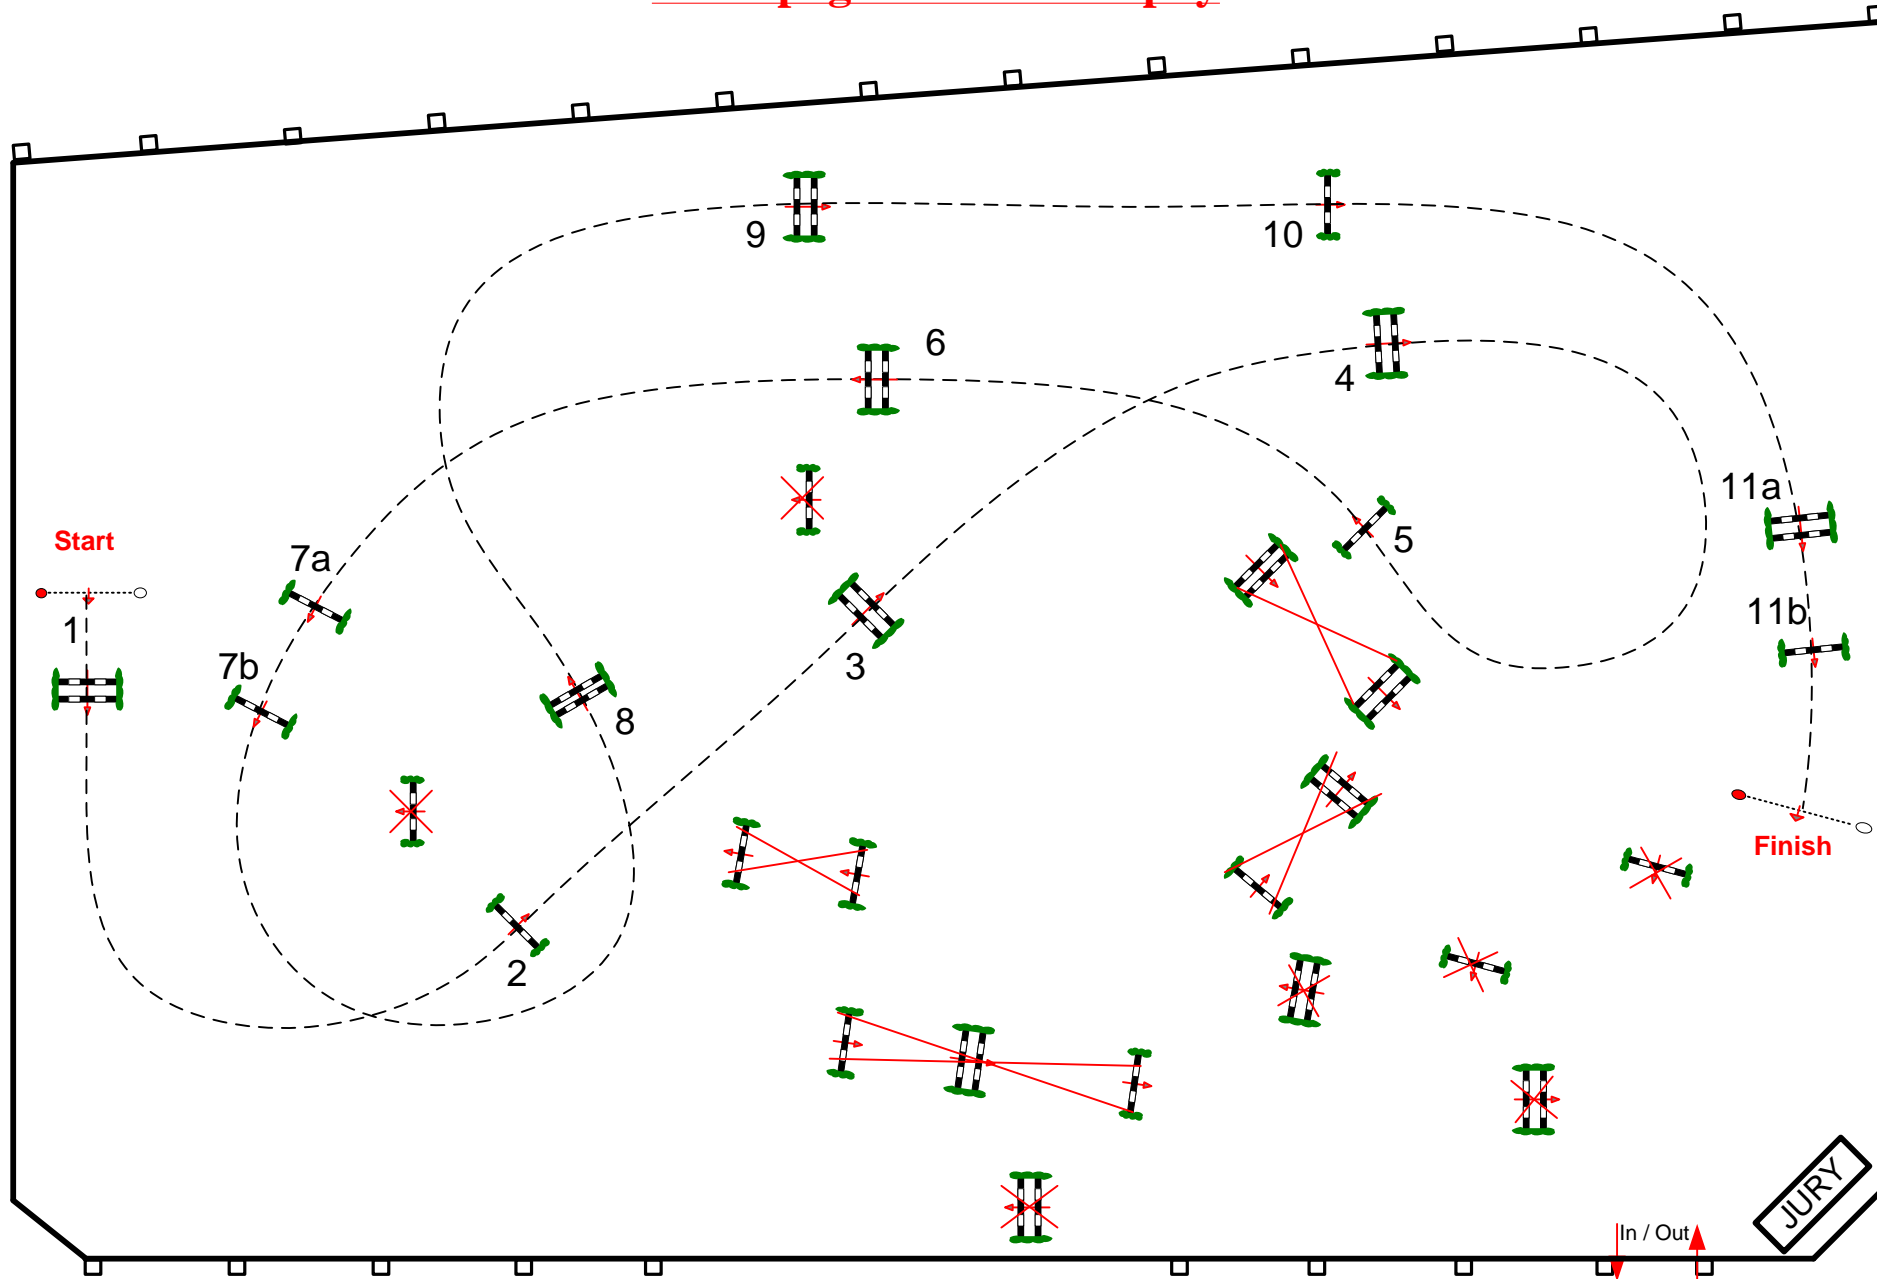

Champagne PIAFF Trophy

Table: A

National RG:

FEI RG / Art. 238.2.1a

Height: 1,25 m

Speed: 350 m/min

Length: 440 m

Time allowed: 76 sec

Time limit: 152 sec

Obstacles: 11

Jumps: 13

Course Designer
Uliano Vezzani

vezzani.uliano@gmail.com

Pier Francesco Bazzocchi (Ita)

Frank van Humbeek (Bel)

Paolo Rossato (Ita)