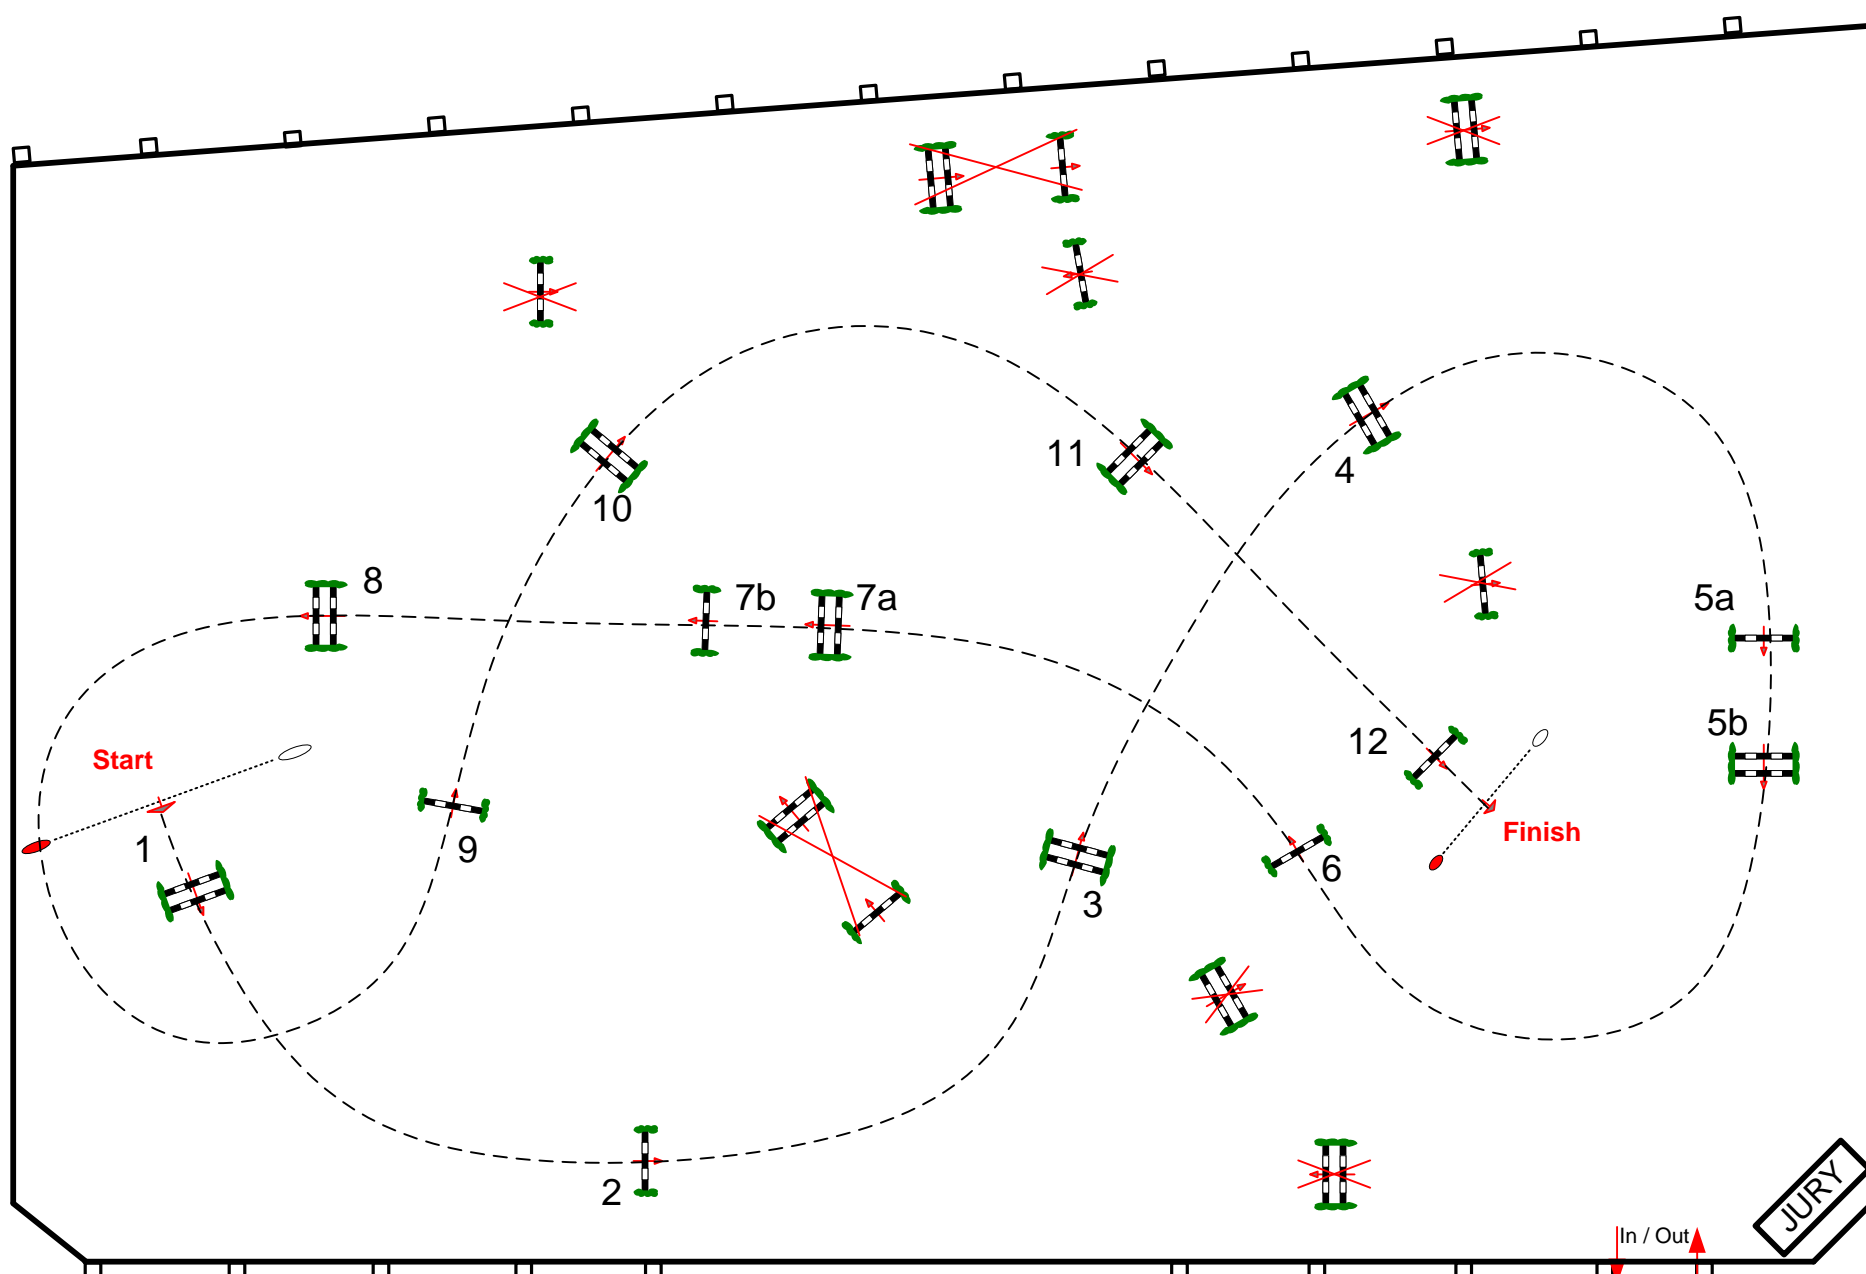

Start: 10:45

Table: A

National RG:

FEI RG / Art. 238.2.1a

Height: 1,45 m

Speed: 350 m/min

Length: 450 m

Time allowed: 78 sec