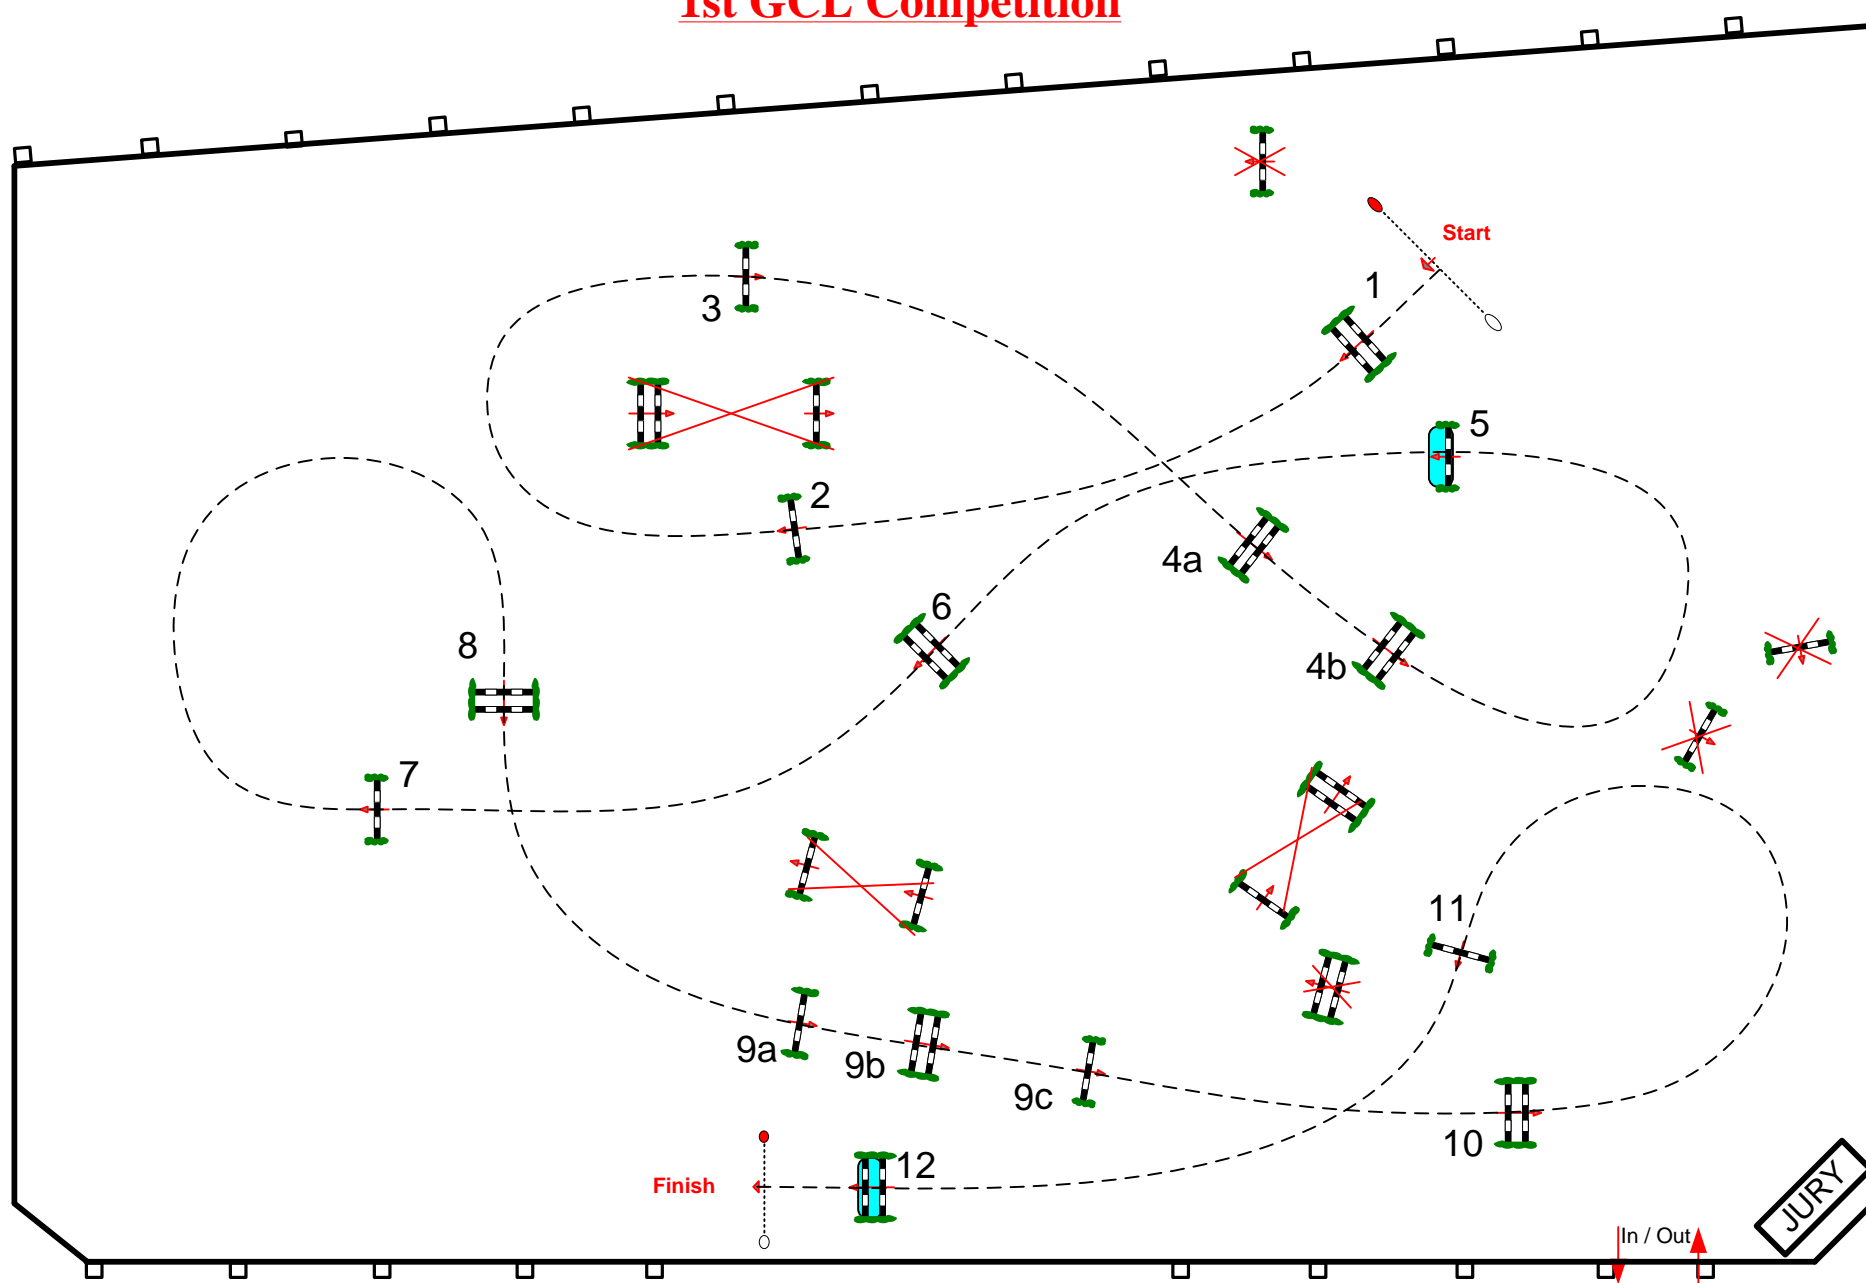

1st GCL Competition

TOPS INTERNATIONAL ARENA

Table: A
FEI RG / Art. 238.2.1a
Height: 1,55 m

Speed: 375 m/min

Length: 500 m

Time allowed: 80 sec

Time limit: 160 sec

Obstacles: 12