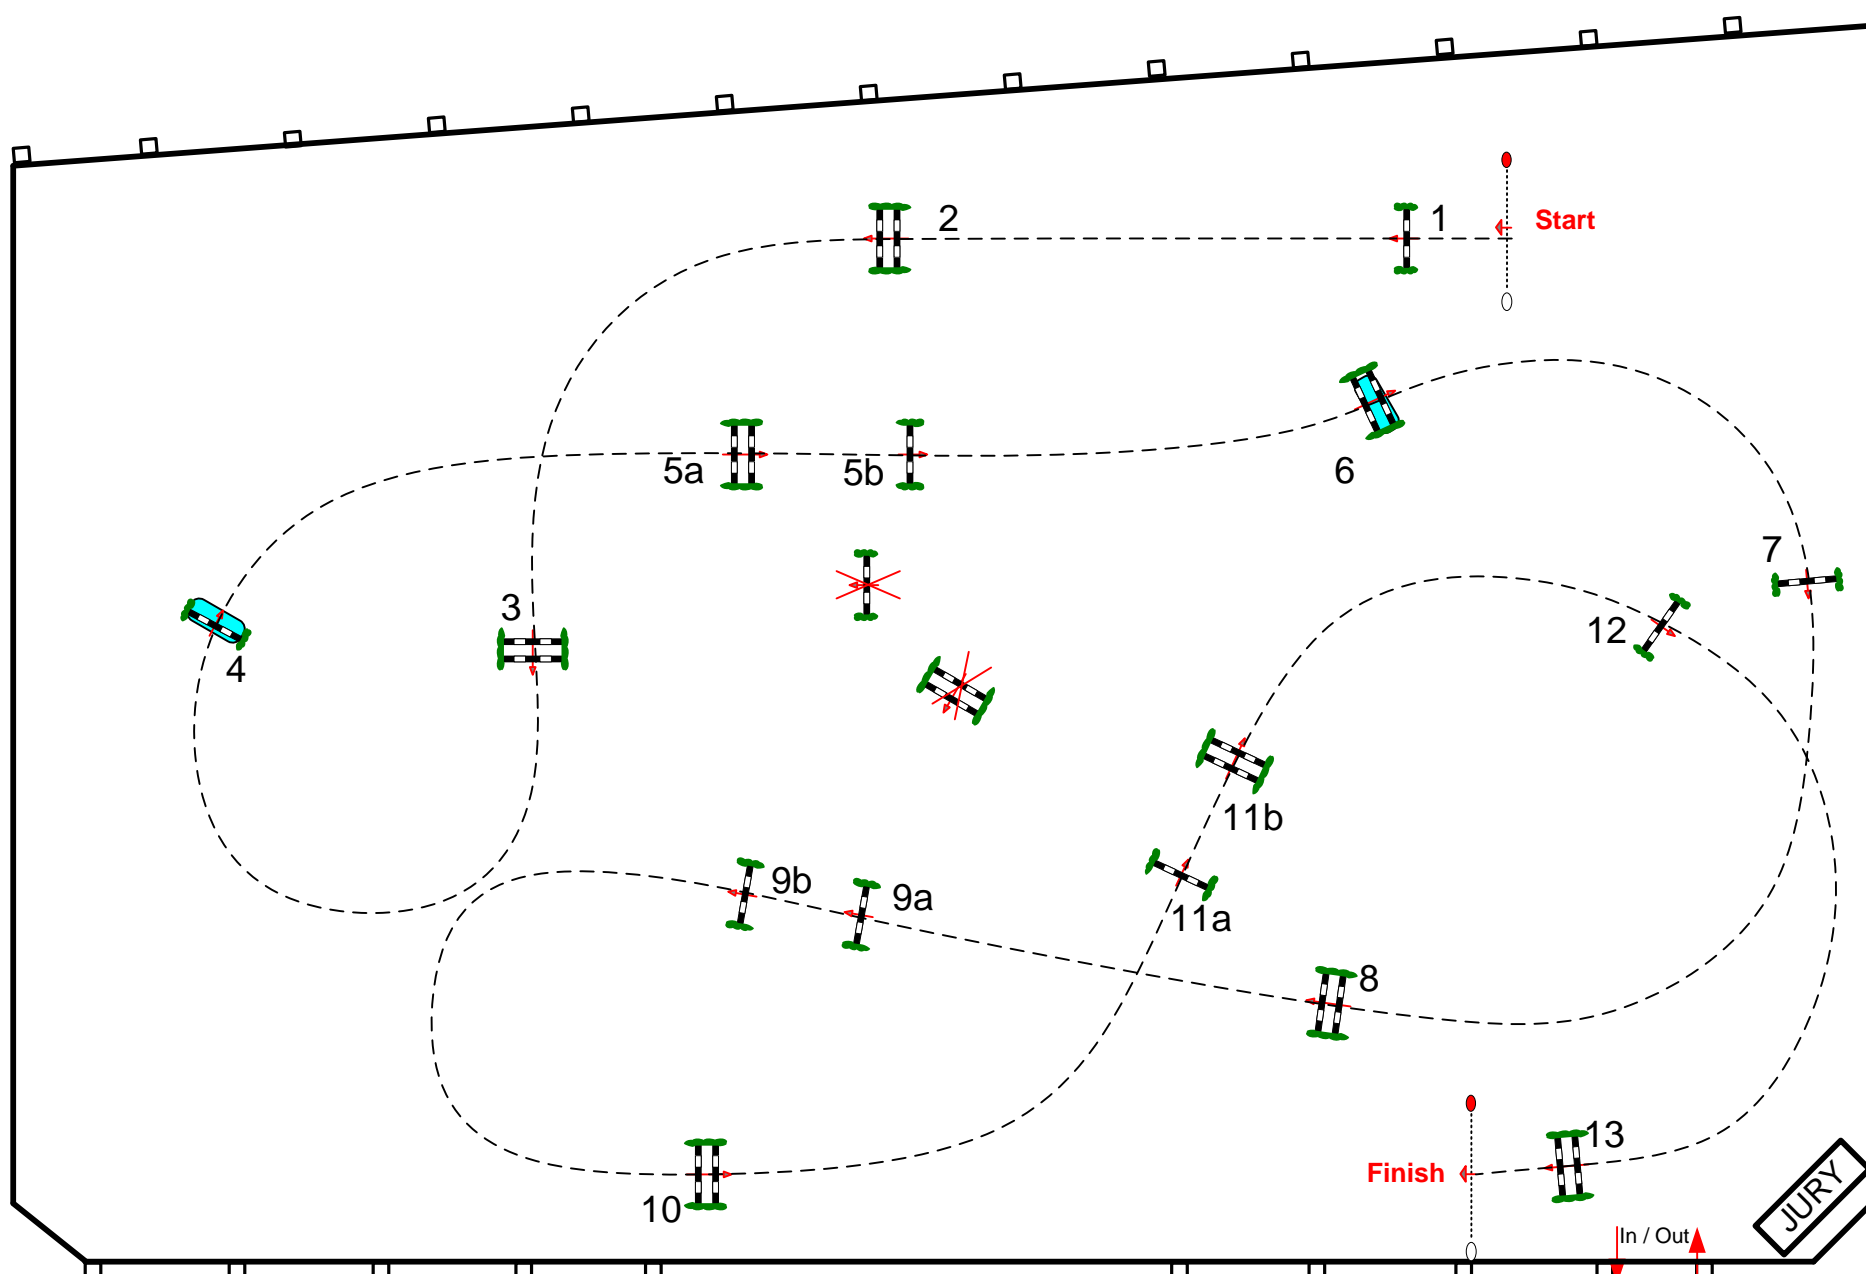

Start: 17:30

Table: A

National RG:

FEI RG / Art. 238.2.1a

Height: 1,60 m

Speed: 375 m/min

Length: 540 m

Time allowed: 87 sec

Time limit: 174 sec

Obstacles: 13

Jumps: 16

Course Designer
Uliano Vezzani

vezzani.uliano@gmail.com

Pier Francesco Bazzocchi (Ita)

Frank van Humbeek (Bel)

Paolo Rossato (Ita)