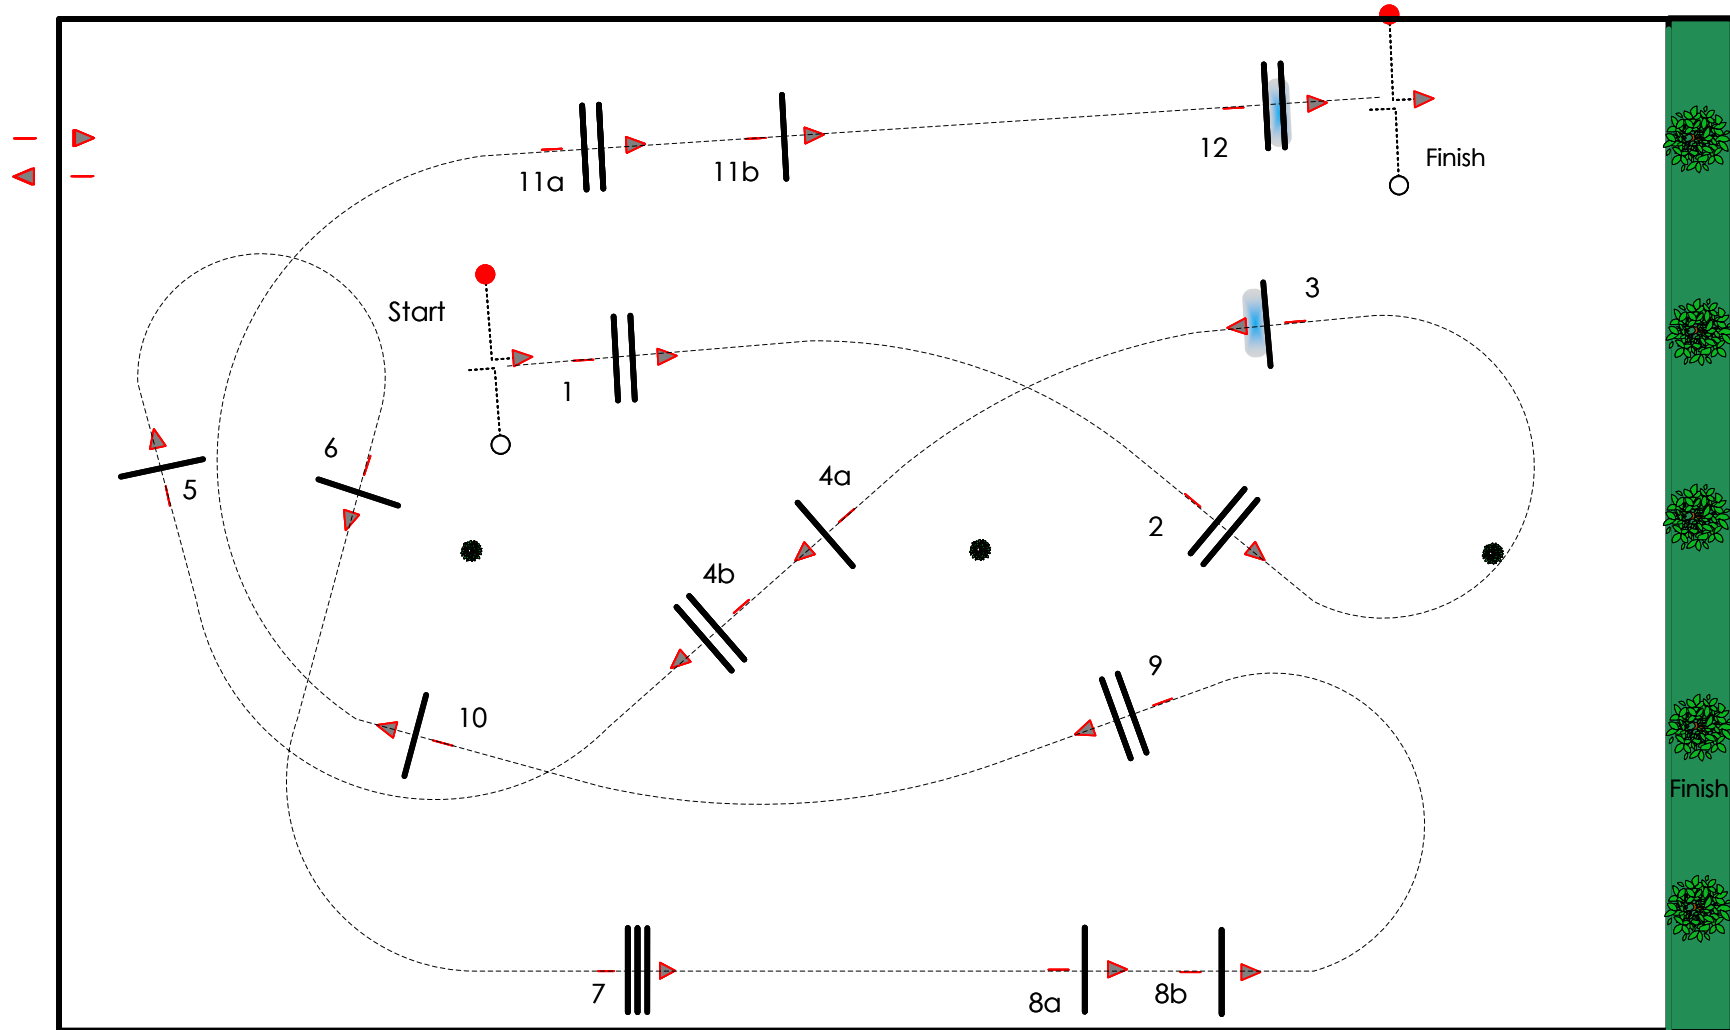

VALKENSWAARD 2024

Class No.: 13

145

Competition against the clock

24 august

Start: 8:00

Table: A
National RG:
FEI RG / Art. 238.2.1
Height: 1,45 m

Speed: 375 m/min
Length: 480 m
Time allowed: 77 sec
Time limit: 154 sec

Obstacles: 12
Efforts: 15
Penalty sec:
Closed combination:

:
Length: 0 m
Time allowed: 0 sec
Time limit: 0 sec

2nd Jump-off:
Length: 0 m
Time allowed: 0 sec
Time limit: 0 sec

JURY