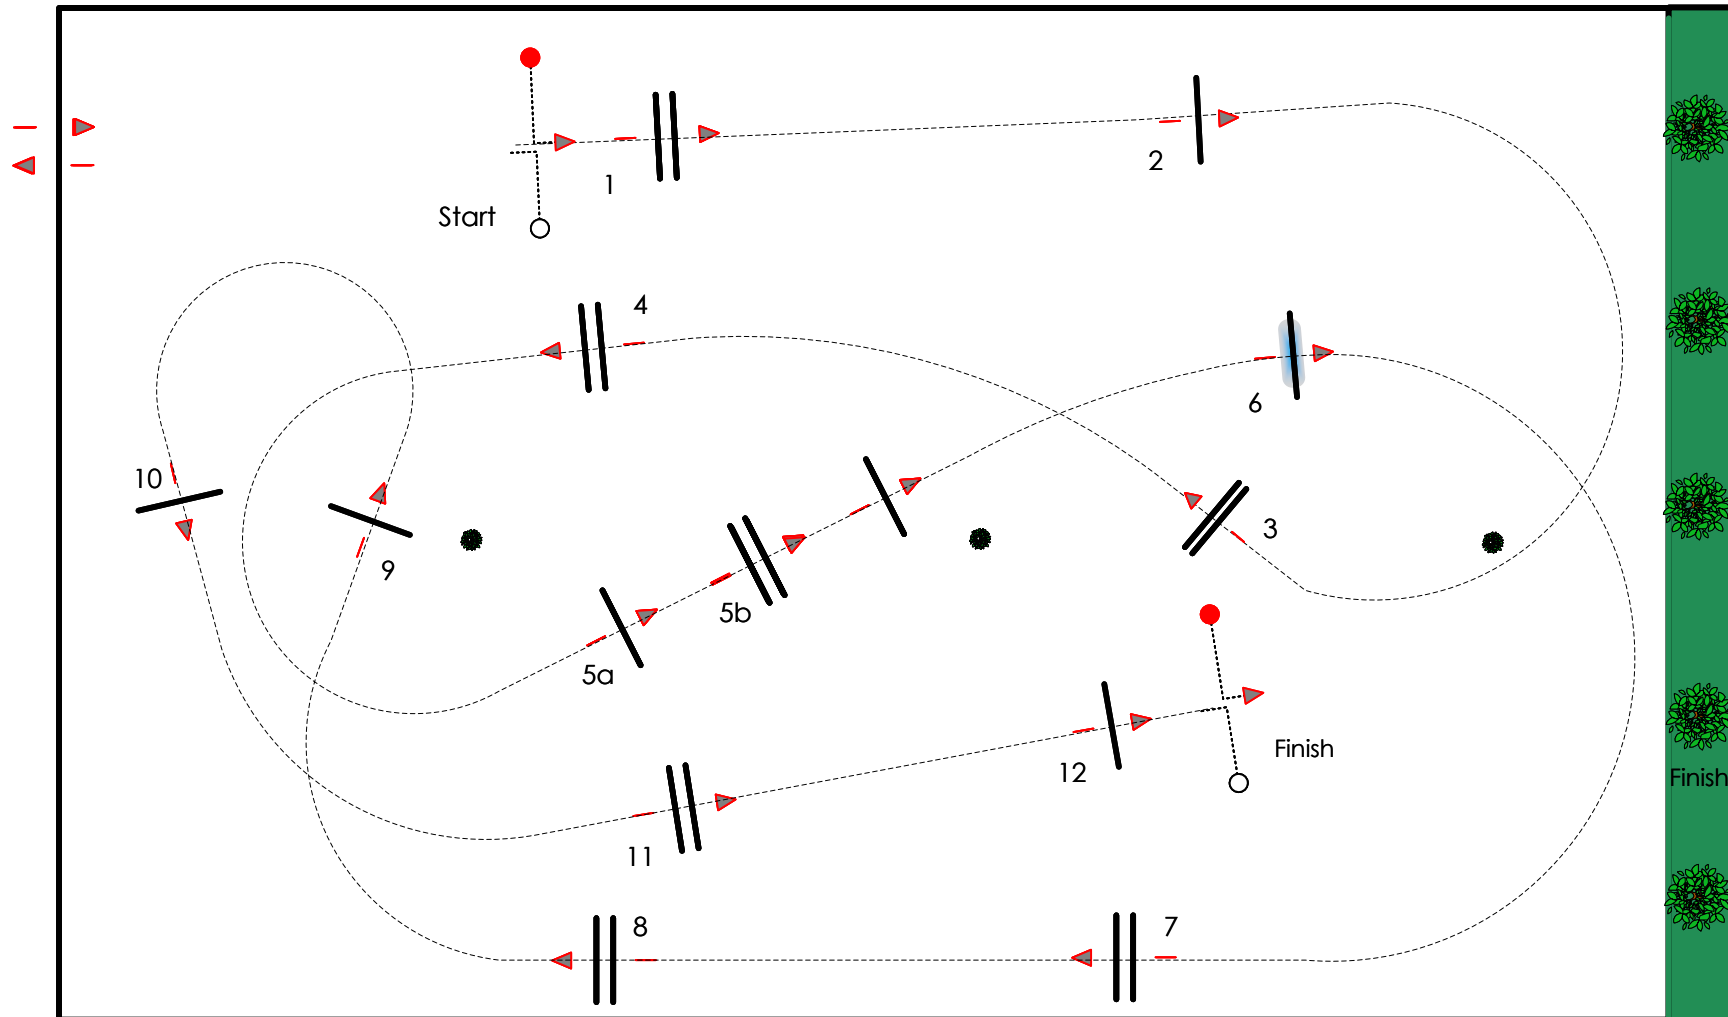

VALKENSWAARD 2024

Class No.: 14

140

Competition against the clock

24 august

Start: 11:00

Table: C
National RG:
FEI RG / Art. 238.2.1
Height: 1,40 m

Speed: 350 m/min
Length: 480 m
Time allowed: 83 sec
Time limit: 166 sec

Obstacles: 12
Efforts: 15
Penalty sec:
Closed combination:

:
Length: 0 m
Time allowed: 0 sec
Time limit: 0 sec

2nd Jump-off:
Length: 0 m
Time allowed: 0 sec
Time limit: 0 sec

JURY