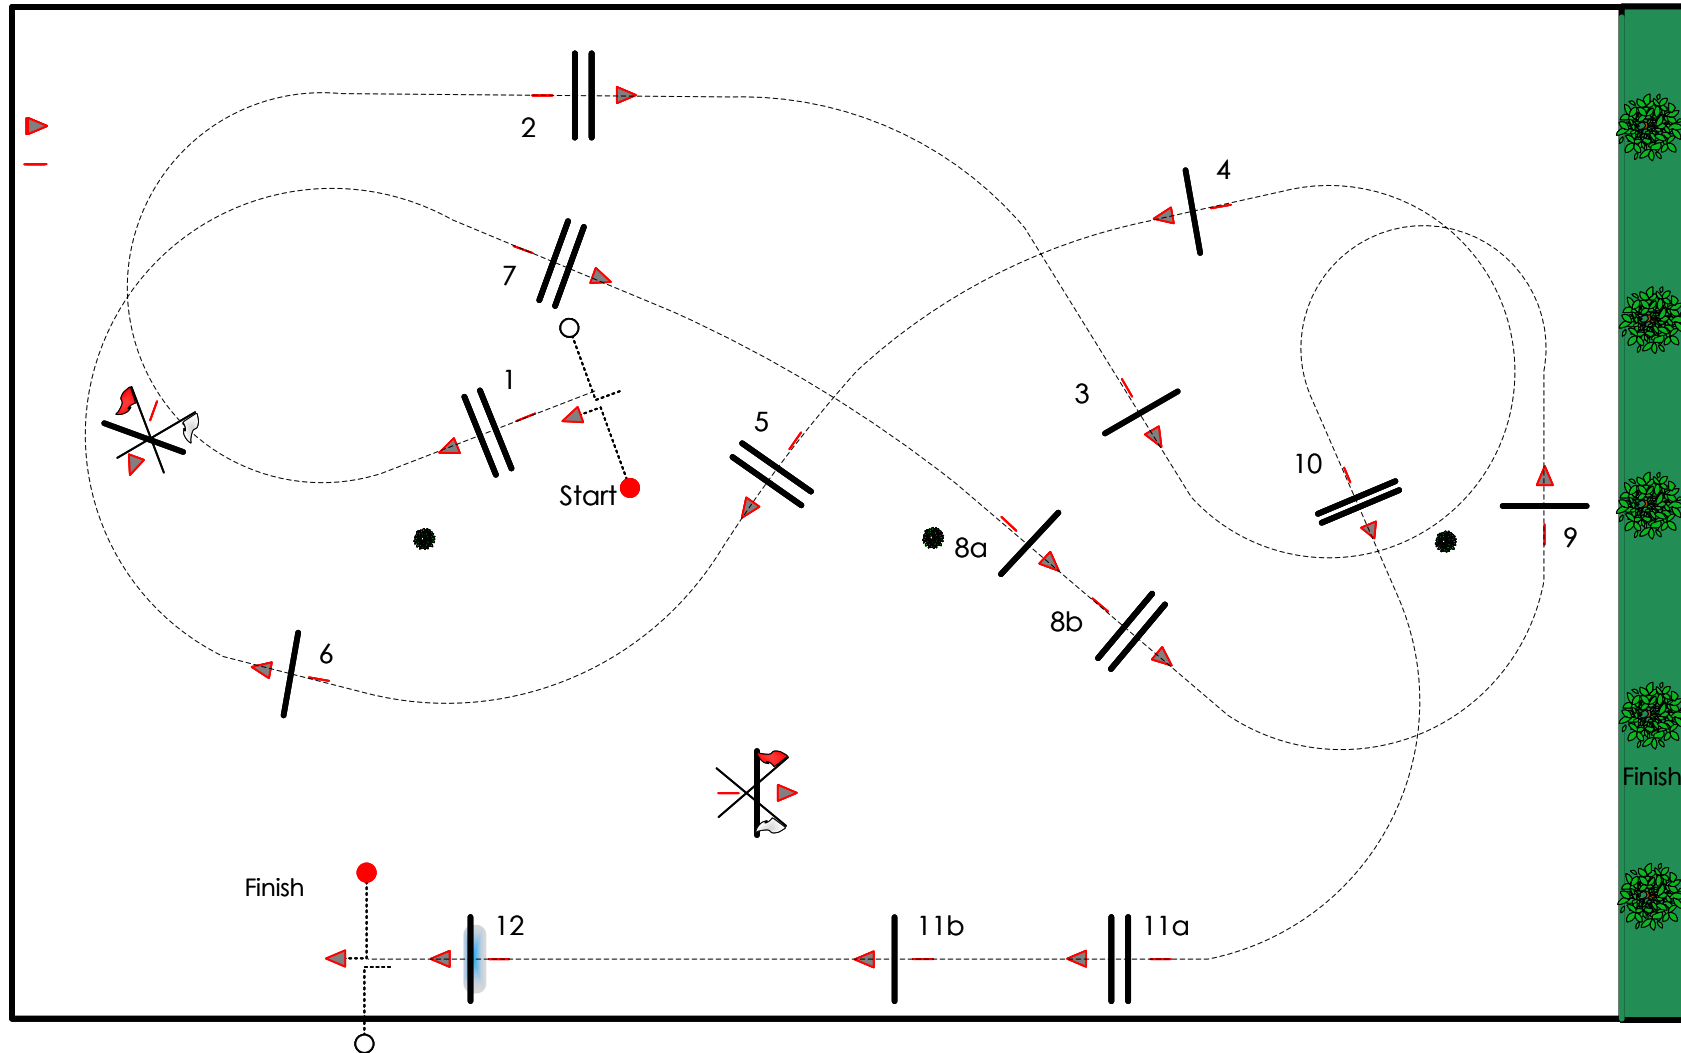

VALKENSWAARD 2024

Class No.: 16

135

Competition against the clock

25 august

Start: 8:00

Table: A
National RG:
FEI RG / Art. 238.2.1
Height: 1,35 m

Speed: 350 m/min
Length: 460 m
Time allowed: 79 sec
Time limit: 158 sec

Obstacles: 12
Efforts: 14
Penalty sec:
Closed combination:

:
Length: 0 m
Time allowed: 0 sec
Time limit: 0 sec

2nd Jump-off:
Length: 0 m
Time allowed: 0 sec
Time limit: 0 sec

JURY