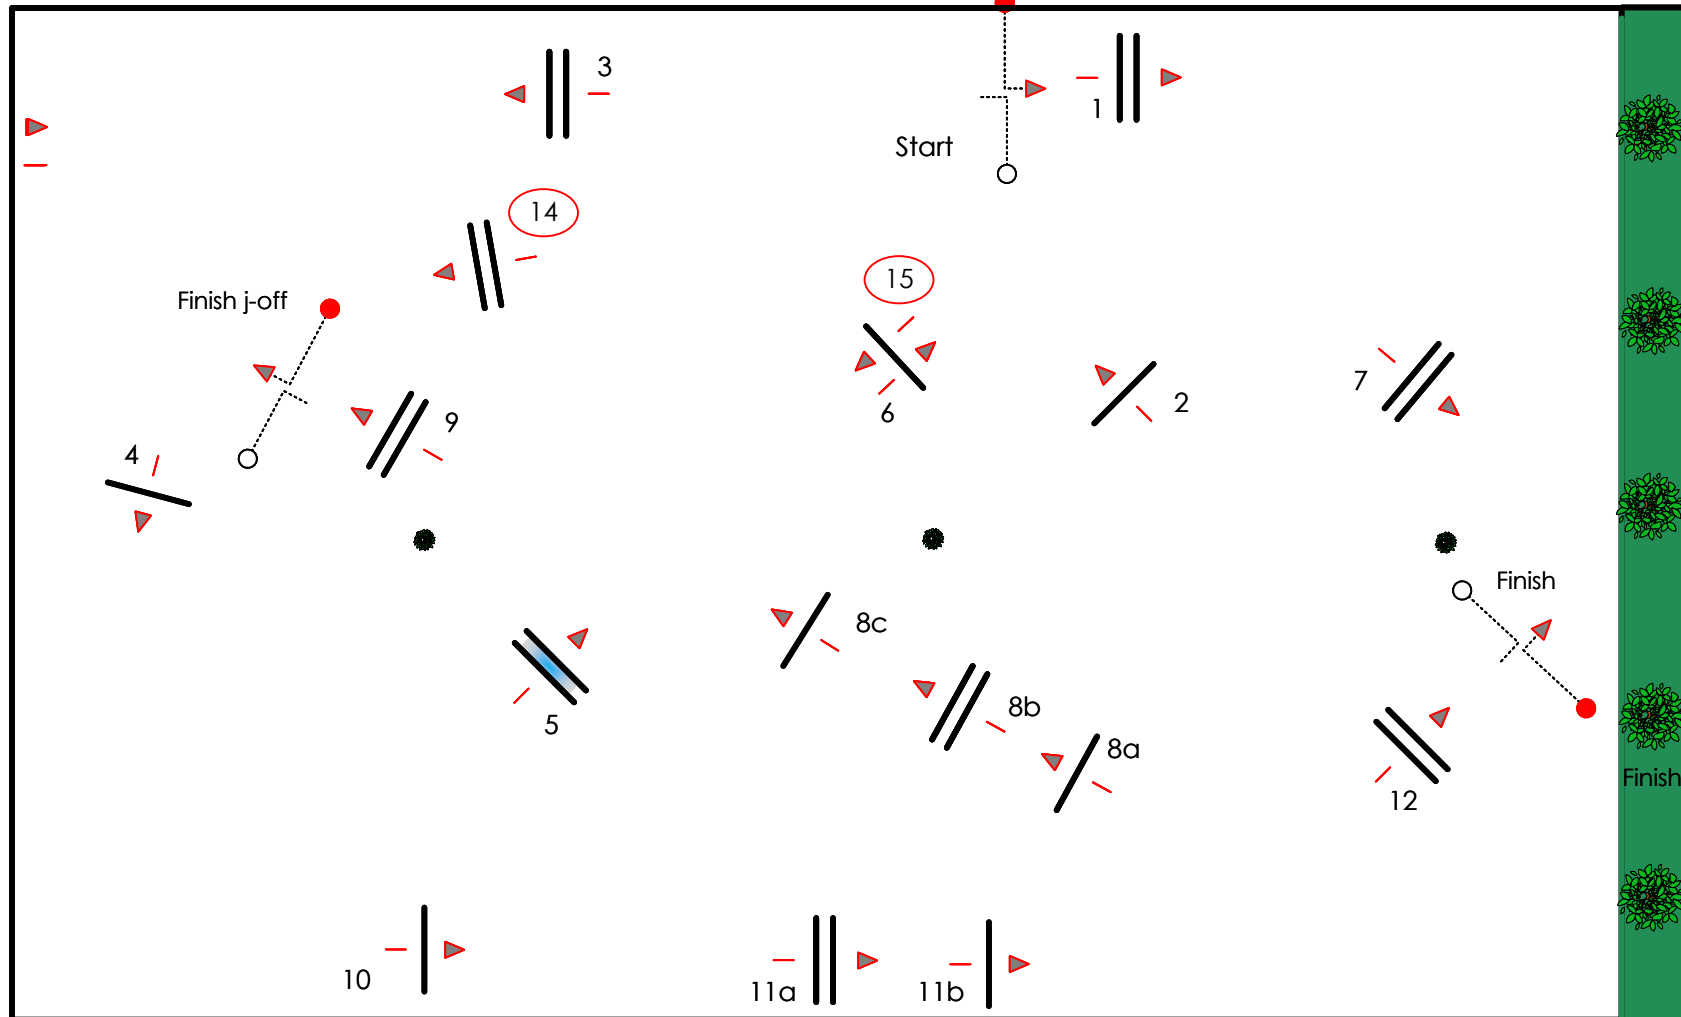

VALKENSWAARD 2024

Class No.: 18

140

Competition with one jump-off immediate

25 august

Start: 11:50

Table: A
National RG:
FEI RG / Art. 238.2.2-245.3
Height: 1,40 m

Speed: 350 m/min
Length: 430 m
Time allowed: 74 sec
Time limit: 148 sec

Obstacles: 12
Efforts: 15
Penalty sec:
Closed combination:

1st Jump-off: 1-2-14-10-11ab-15-9
Length: 310 m
Time allowed: 54 sec
Time limit: 108 sec

2nd Jump-off:
Length: 0 m
Time allowed: 0 sec
Time limit: 0 sec