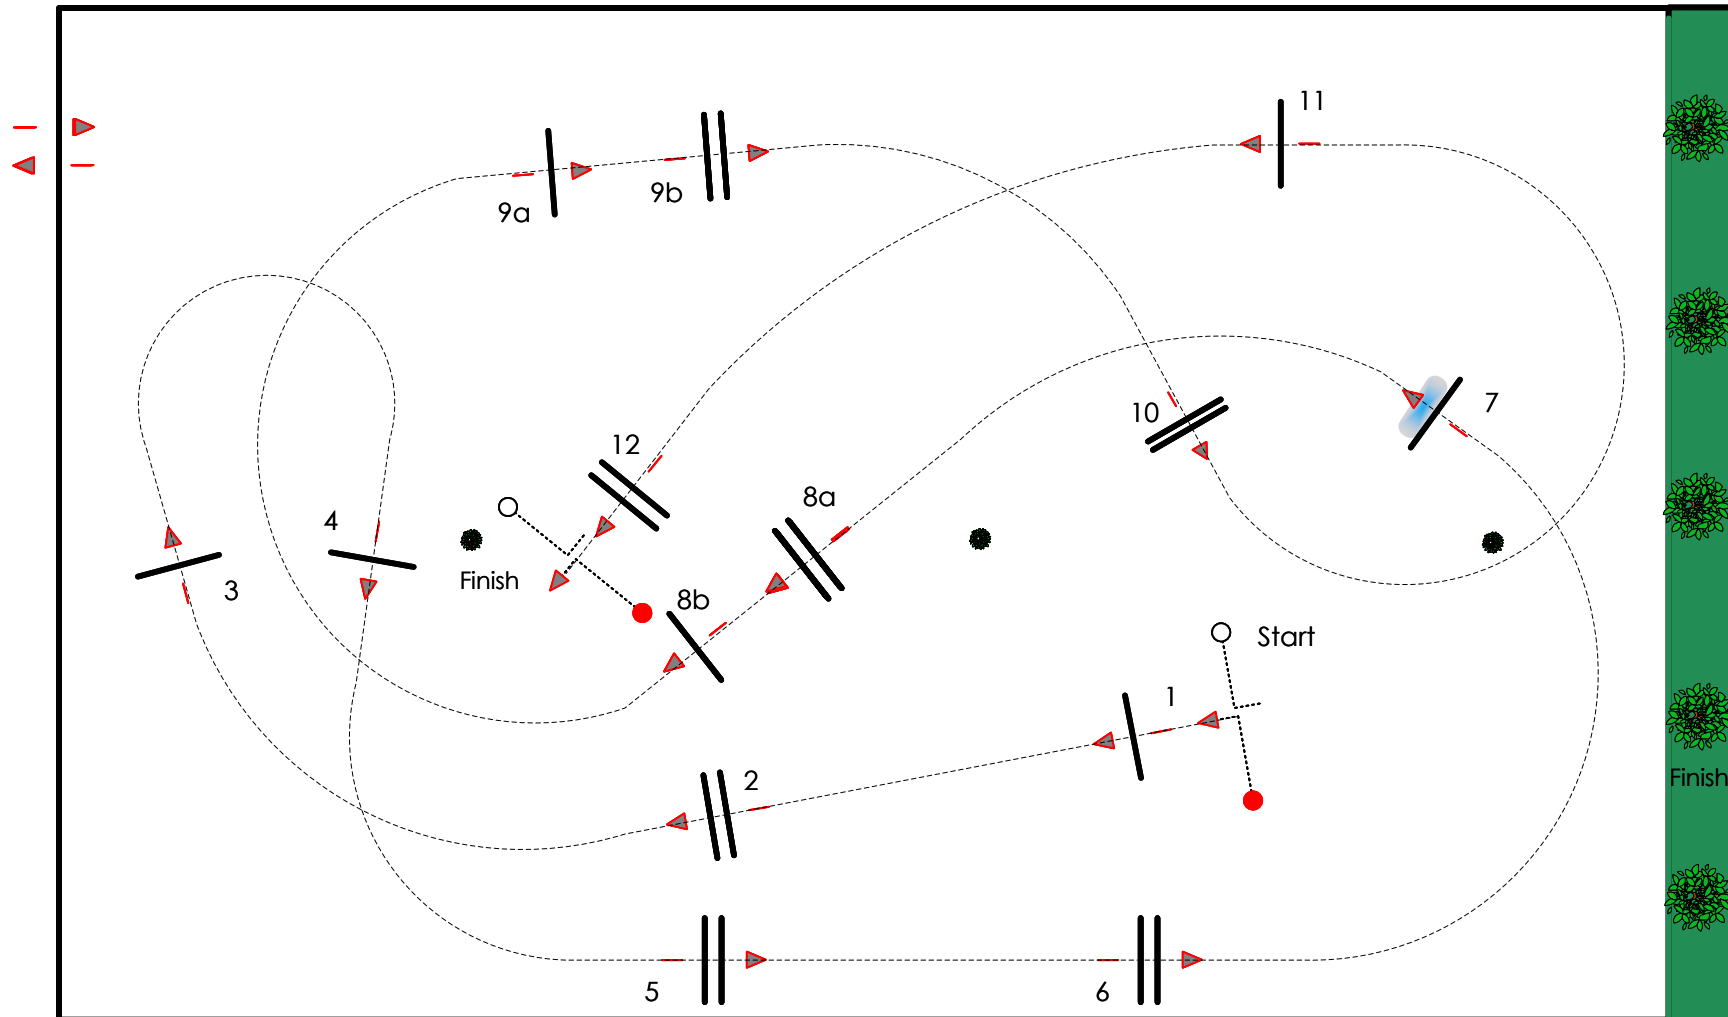

VALKENSWAARD 2024

Class No.: 22

135

Competition against the clock

24 august

Start: 11:00

Table: A
National RG:
FEI RG / Art. 238.2.1
Height: 1,35 m

Speed: 350 m/min
Length: 500 m
Time allowed: 86 sec
Time limit: 172 sec

Obstacles: 12
Efforts: 14
Penalty sec:
Closed combination:

:
Length: 0 m
Time allowed: 0 sec
Time limit: 0 sec

2nd Jump-off:
Length: 0 m
Time allowed: 0 sec
Time limit: 0 sec

JURY