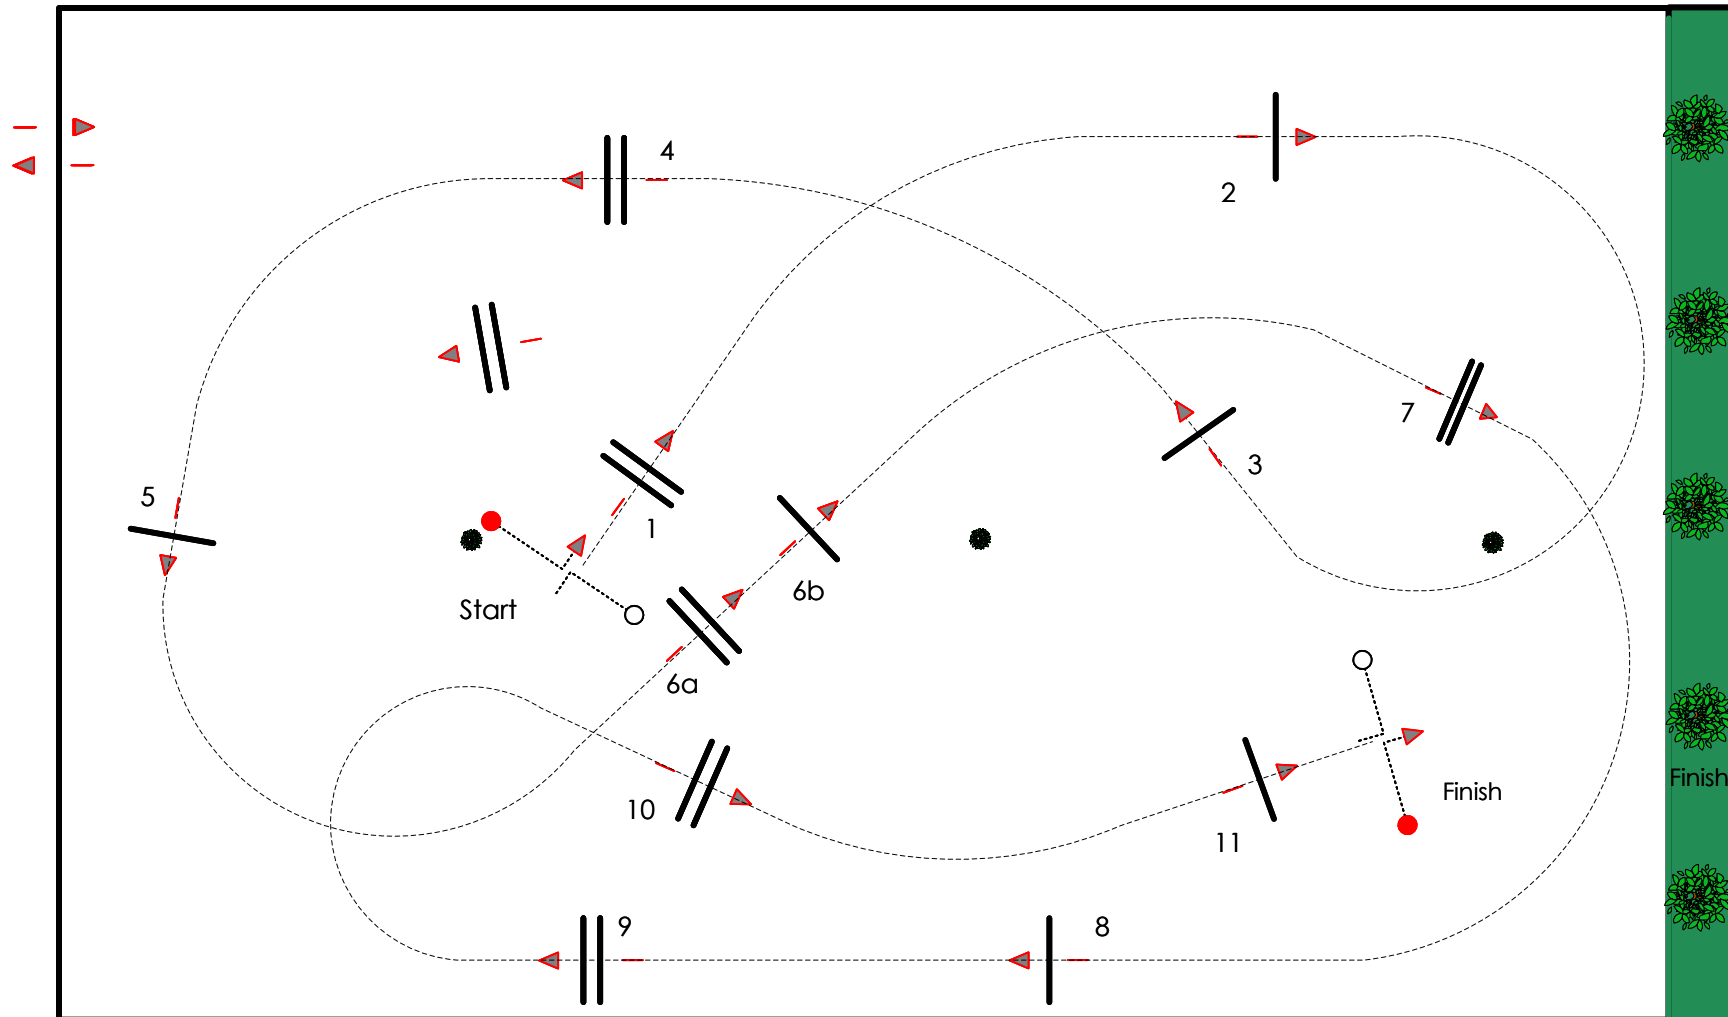

# VALKENSWAARD 2024

Class No.: 23

115

Competition against the clock

24 august

Start: 15:50

Table: A  
National RG:  
FEI RG / Art. 238.2.1  
Height: 1,15 m

Speed: 350 m/min  
Length: 480 m  
Time allowed: 83 sec  
Time limit: 166 sec

Obstacles: 11  
Efforts: 12  
Penalty sec:  
Closed combination:

:  
Length: 0 m  
Time allowed: 0 sec  
Time limit: 0 sec

2nd Jump-off:  
Length: 0 m  
Time allowed: 0 sec  
Time limit: 0 sec

JURY