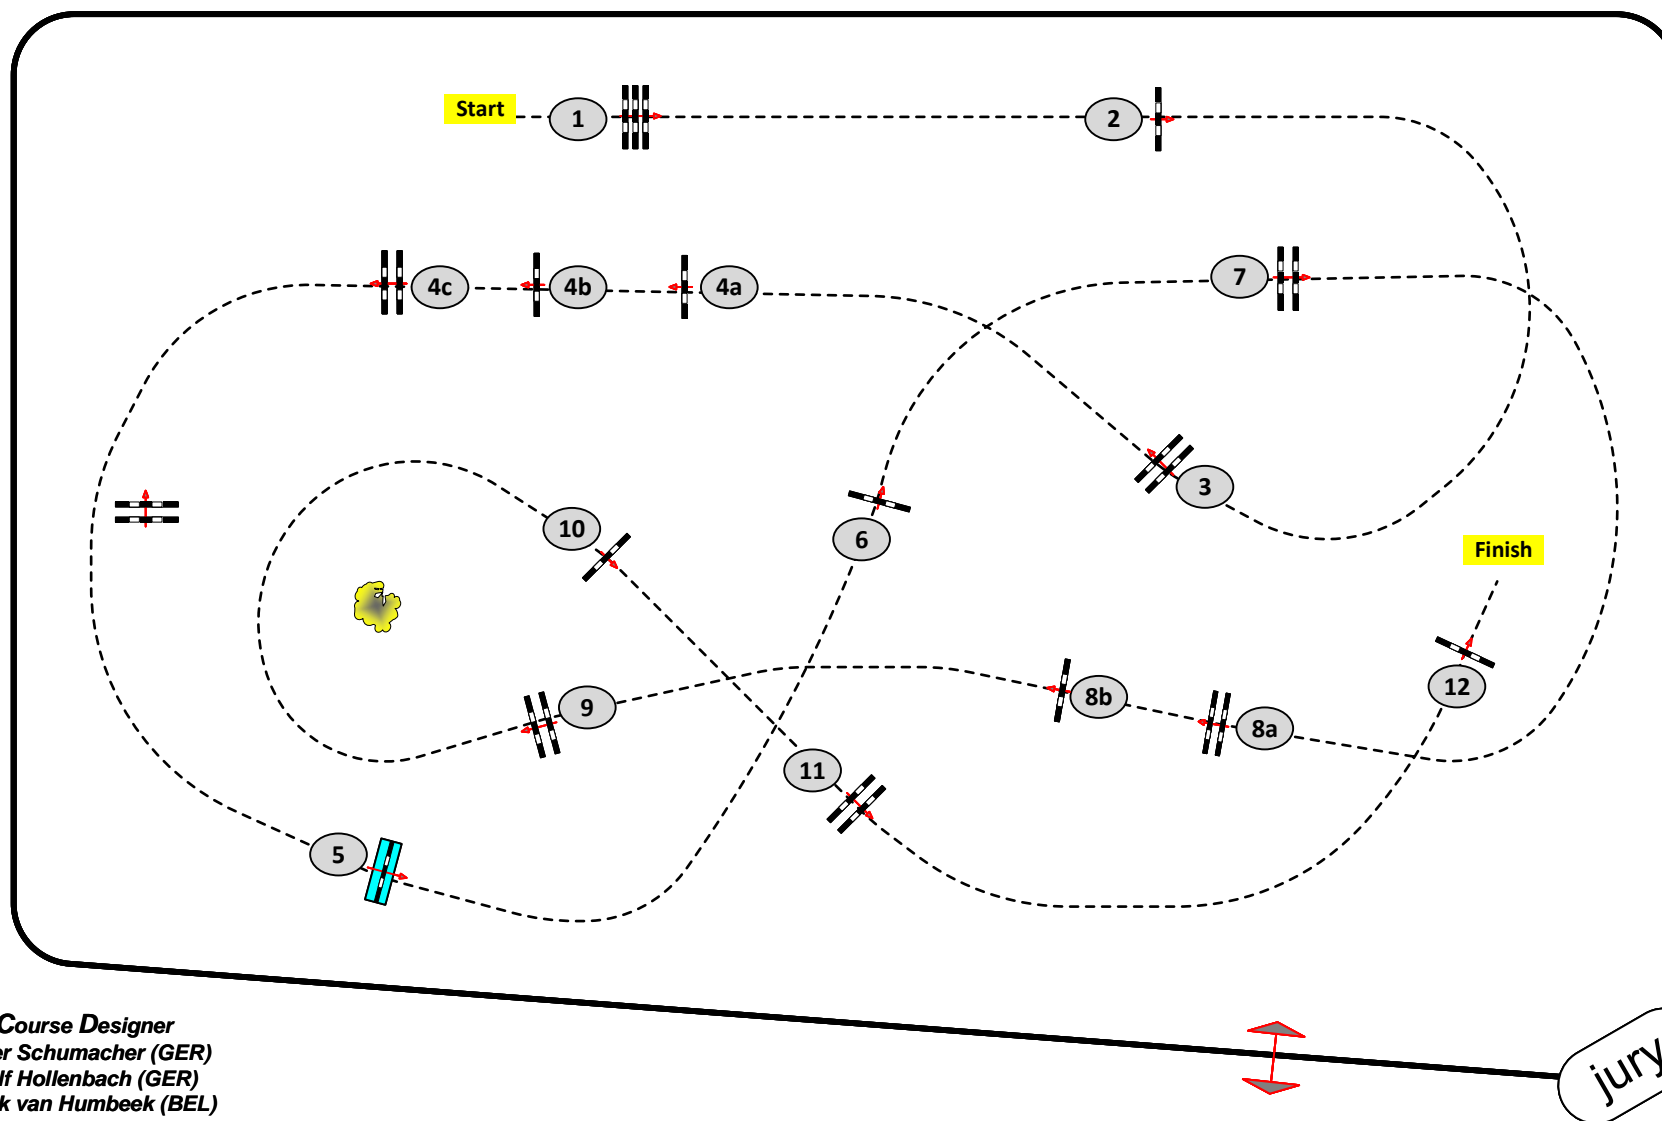

Longines Tops International Summer Festival 2024

TOPS INTERNATIONAL ARENA
VALKENSWAARD

LONGINES
TOPS INTERNATIONAL ARENA

Class No.: 4

CSI 4*

Competition against the clock

Table: A

National RG:

FEI RG / Art. 238.2.1

Height: 1,50 m

Speed: 375 m/min

Length: 550 m

Time allowed: 88 sec

Time limit: 176 sec

Obstacles: 12

Efforts: 15

Penalty sec

1st Jump-off:

Length: 0 m

Time allowed: 0 sec

Time limit: 0 sec

Course Designer
Peter Schumacher (GER)
Ralf Hollenbach (GER)
Frank van Humbeek (BEL)
Cedric Mathienne (BEL)
and Team