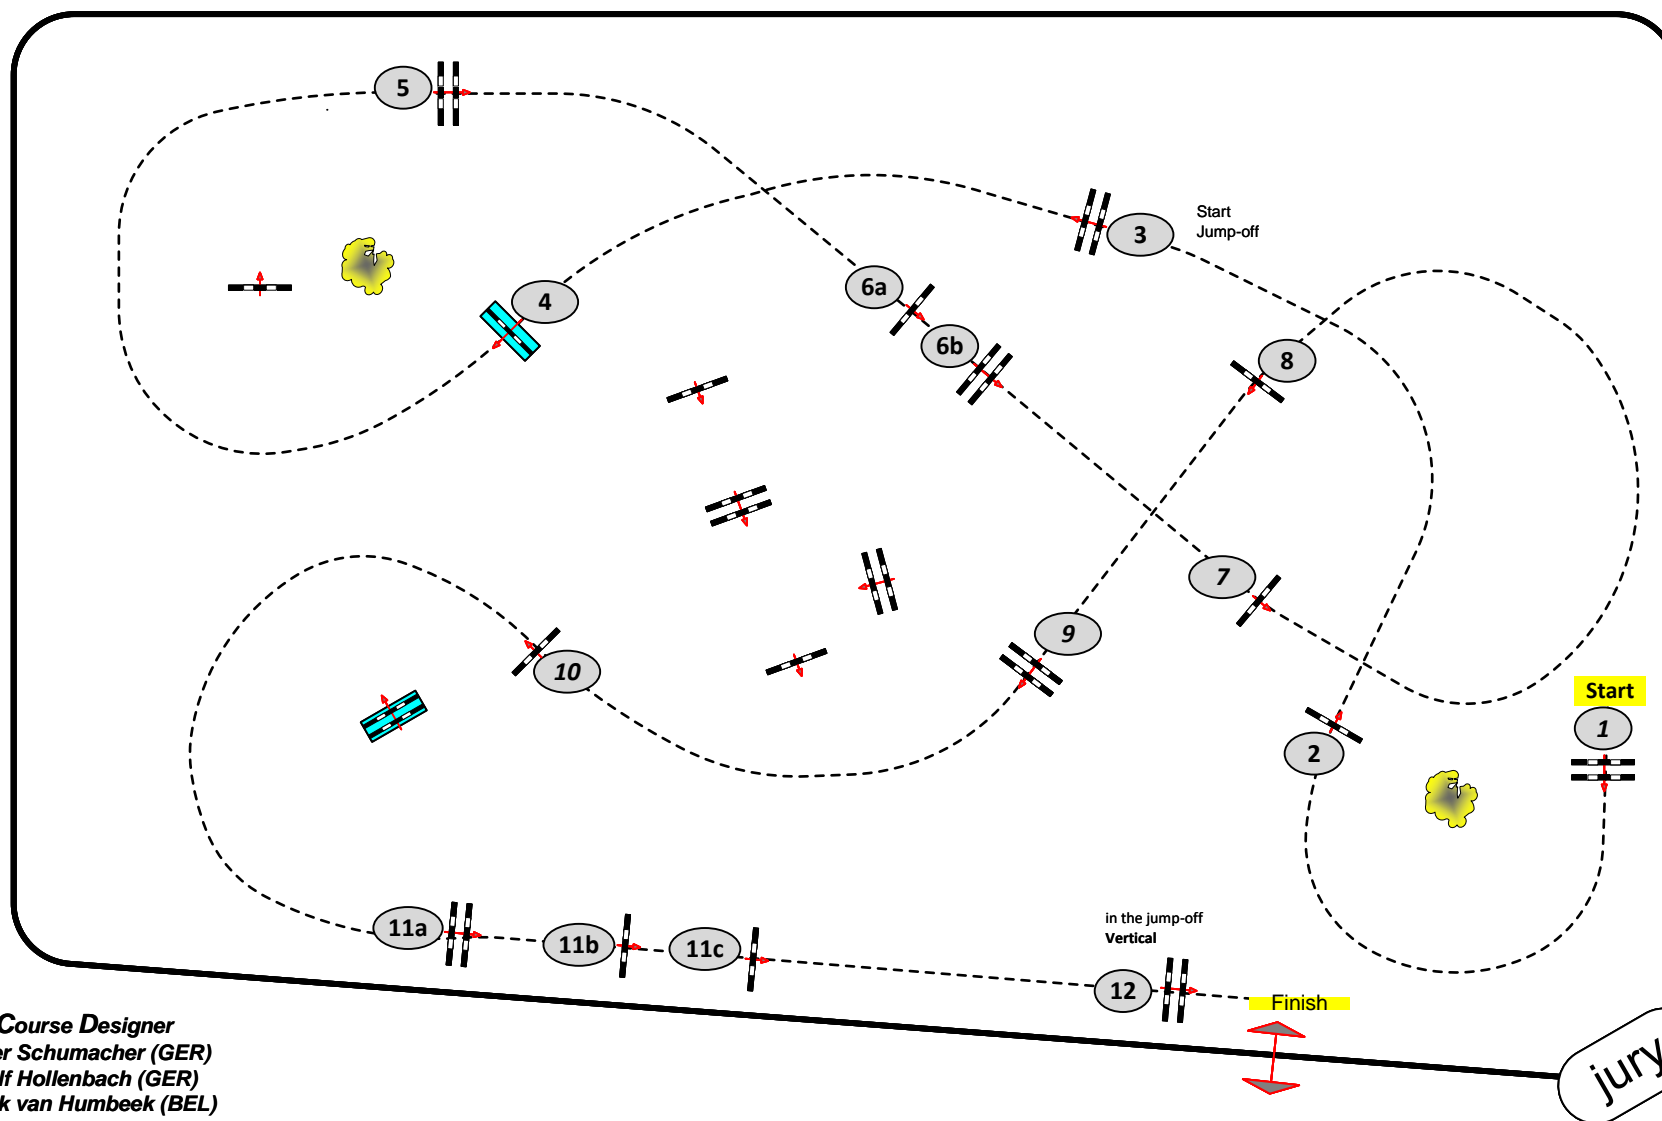

Longines Tops International Summer Festival 2024

TOPS INTERNATIONAL ARENA
VALKENSWAARD

LONGINES
TOPS INTERNATIONAL ARENA

Class No.: 11

CSIYH1* 6+7yo

Competition with one jump-off

Table: A

National RG:

FEI RG / Art. 238.2.2

Height: 1,30/1,35 m

Speed: 350 m/min

Length: 505 m

Time allowed: 87 sec

Time limit: 174 sec

Obstacles: 12

Efforts: 15

Penalty sec

1st Jump-off:

3,4,5,6a,10,11a,11b,12

Length: 300 m

Time allowed: 52 sec

Time limit: 104 sec

Course Designer
Peter Schumacher (GER)
Ralf Hollenbach (GER)
Frank van Humbeek (BEL)
Cedric Mathienne (BEL)
and Team