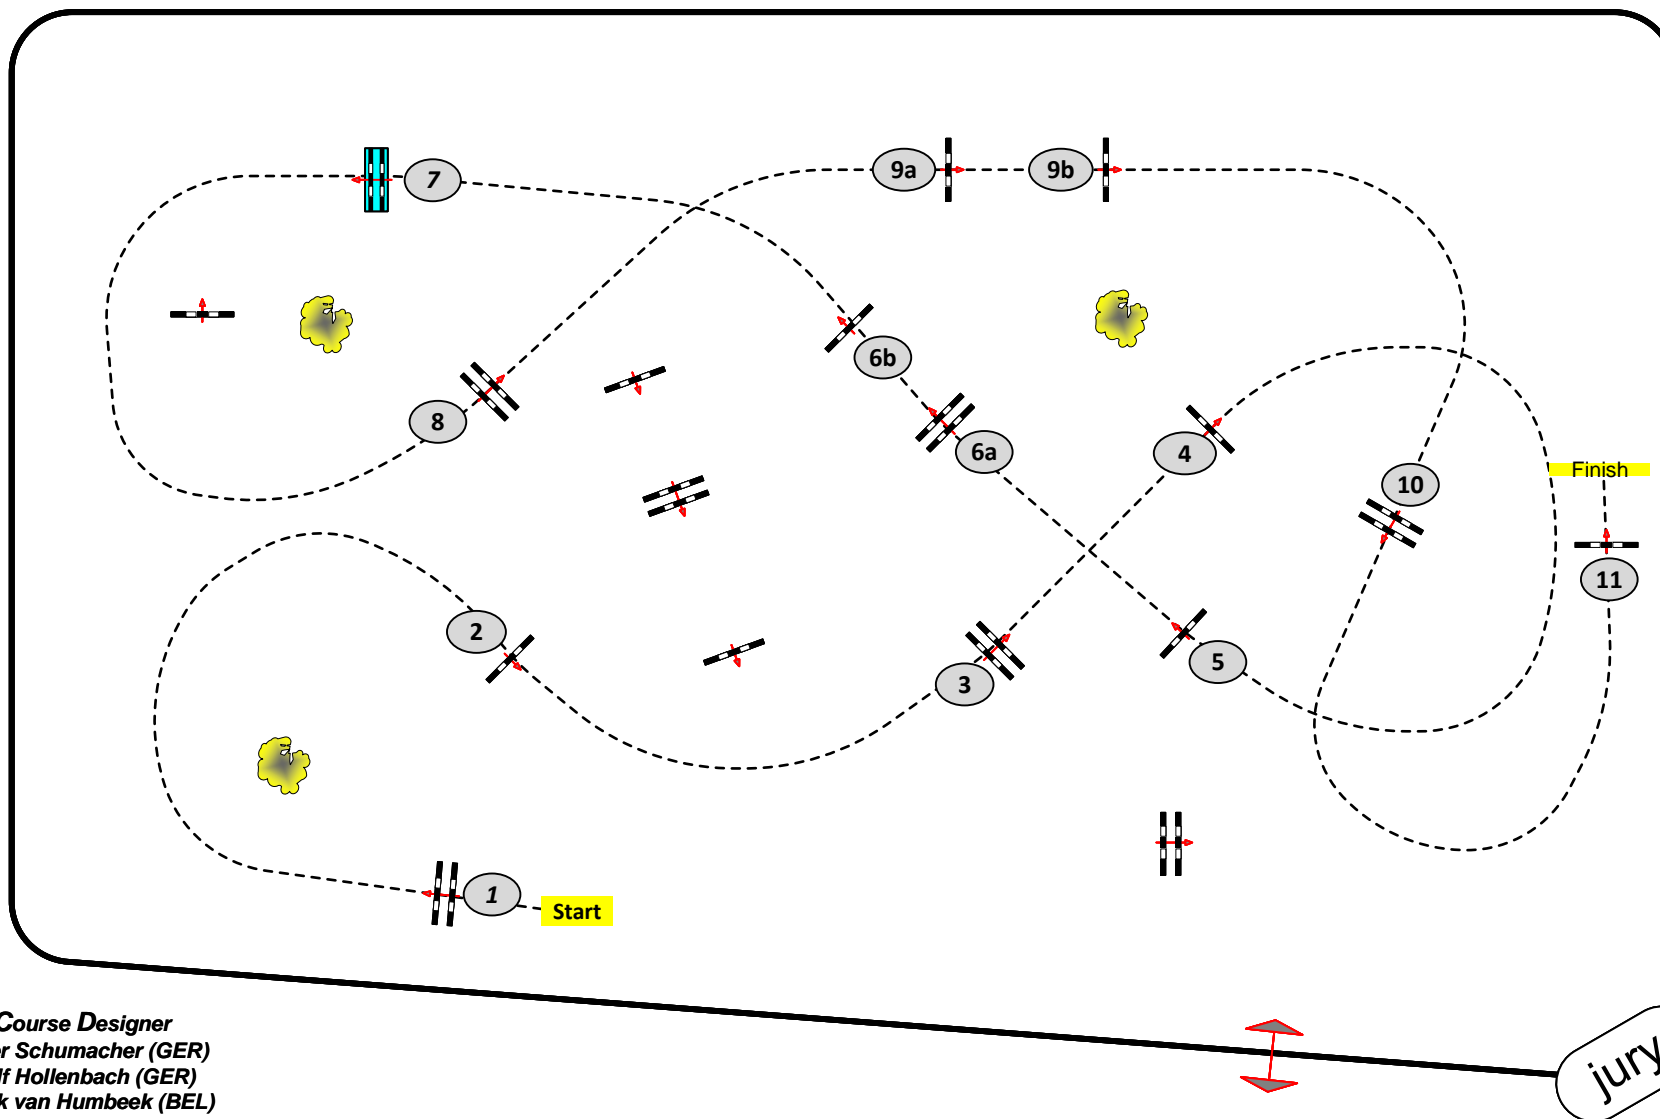

Longines Tops International Summer Festival 2024

TOPS INTERNATIONAL ARENA
VALKENSWAARD

LONGINES
TOPS INTERNATIONAL ARENA

Class No.: 5

CSI 4*

Competition against the clock

Table: A

National RG:

FEI RG / Art. 238.2.1

Height: 1,45 m

Speed: 350 m/min

Length: 430 m

Time allowed: 74 sec

Time limit: 148 sec

Obstacles: 11

Efforts: 13

Penalty sec

1st Jump-off:

Length: 0 m

Time allowed: 0 sec

Time limit: 0 sec

Course Designer
Peter Schumacher (GER)
Ralf Hollenbach (GER)
Frank van Humbeek (BEL)
Cedric Mathienne (BEL)
and Team