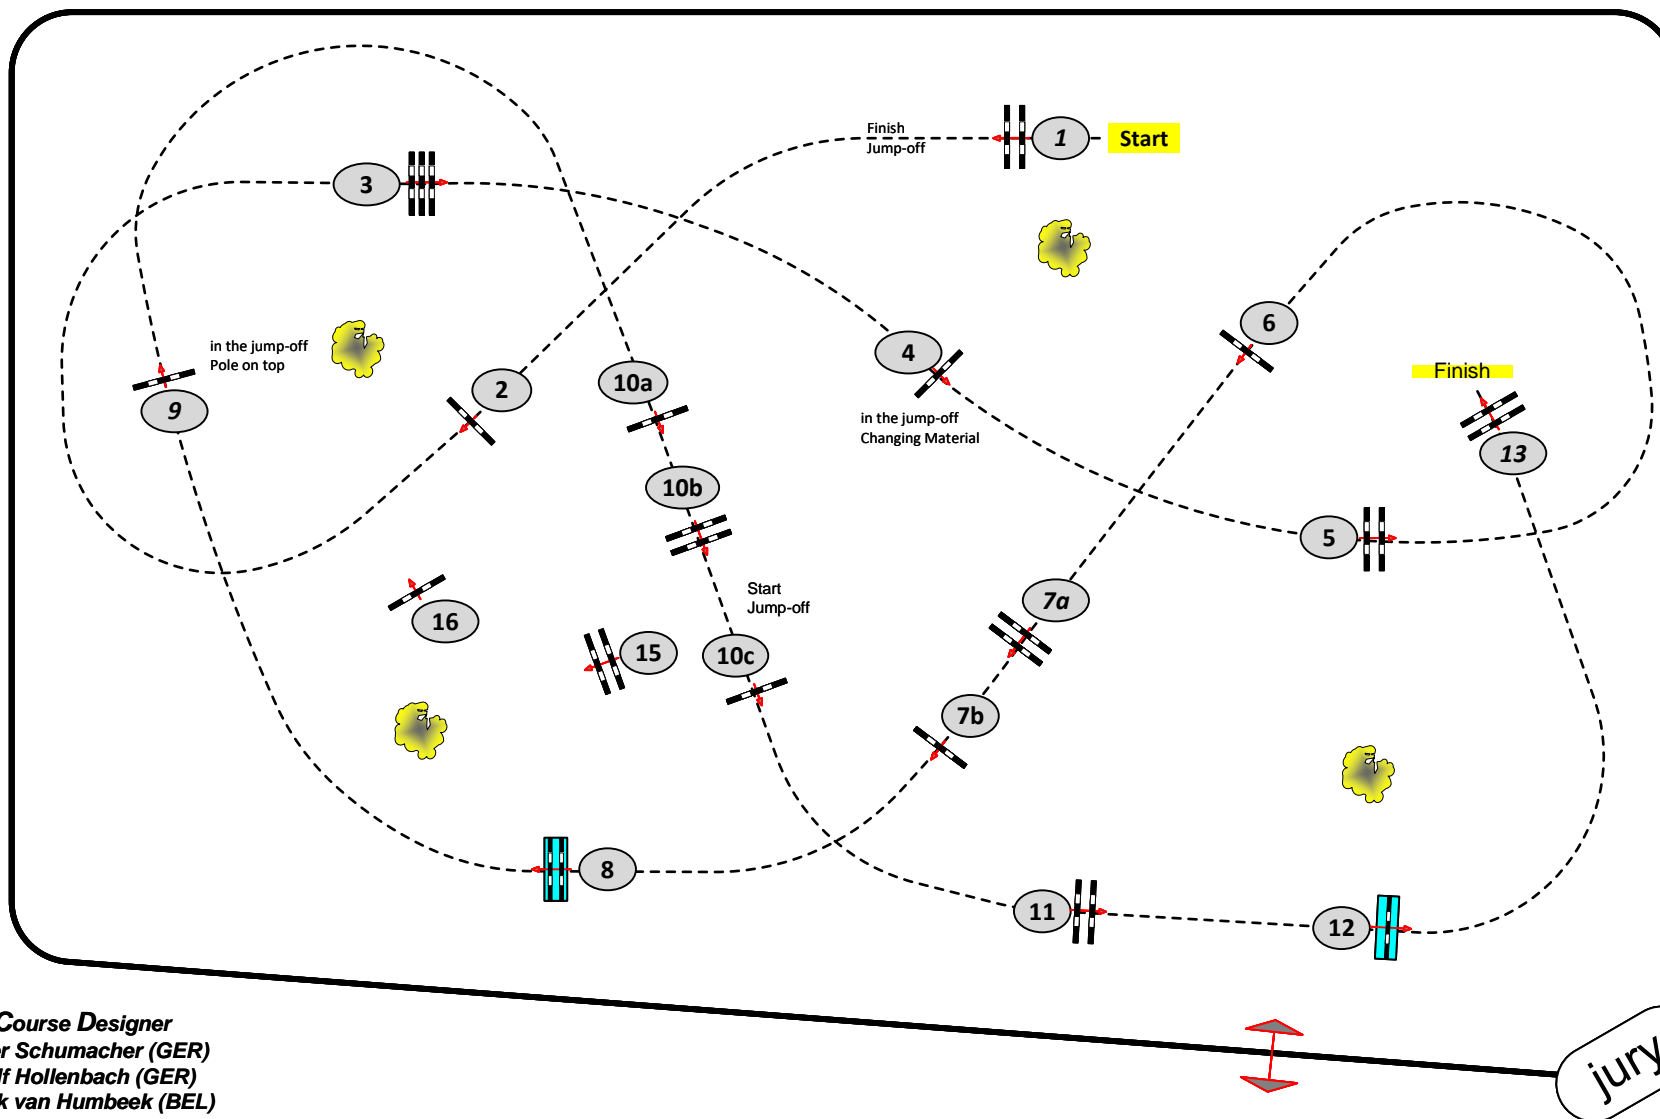

Longines Tops International Summer Festival 2024

TOPS INTERNATIONAL ARENA
VALKENSWAARD

LONGINES
TOPS INTERNATIONAL ARENA

Class No.: 6

CSI 4*

Competition with one jump-off

Table: A

National RG:

FEI RG / Art. 238.2.2

Height: 1,55 m

Speed: 375 m/min

Length: 530 m

Time allowed: 85 sec

Time limit: 170 sec

Obstacles: 13

Efforts: 16

Penalty sec

1st Jump-off:

15,9,10a,10b,11,7a,16,4,1

Length: 360 m

Time allowed: 58 sec

Time limit: 116 sec

Course Designer
Peter Schumacher (GER)
Ralf Hollenbach (GER)
Frank van Humbeek (BEL)
Cedric Mathienne (BEL)
and Team