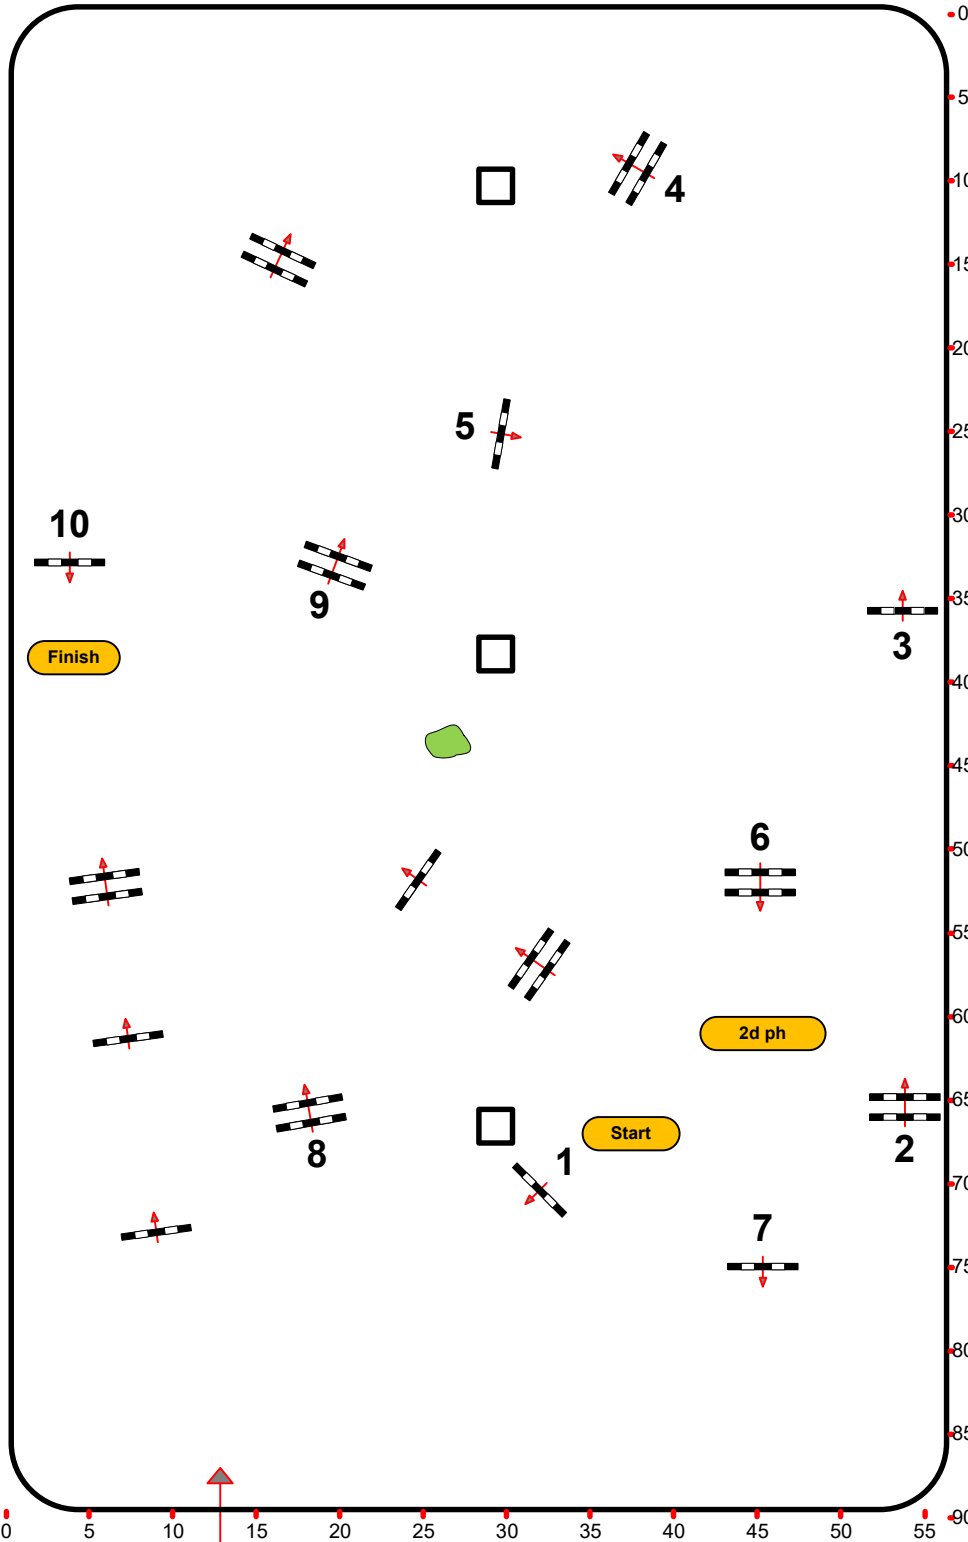

Closed combination:

Length: 450 m

Time allowed: 78 sec

Time limit: 156 sec

2nd Jump-off:

Length: 0 m

Time allowed: 0 sec

Time limit: 0 sec