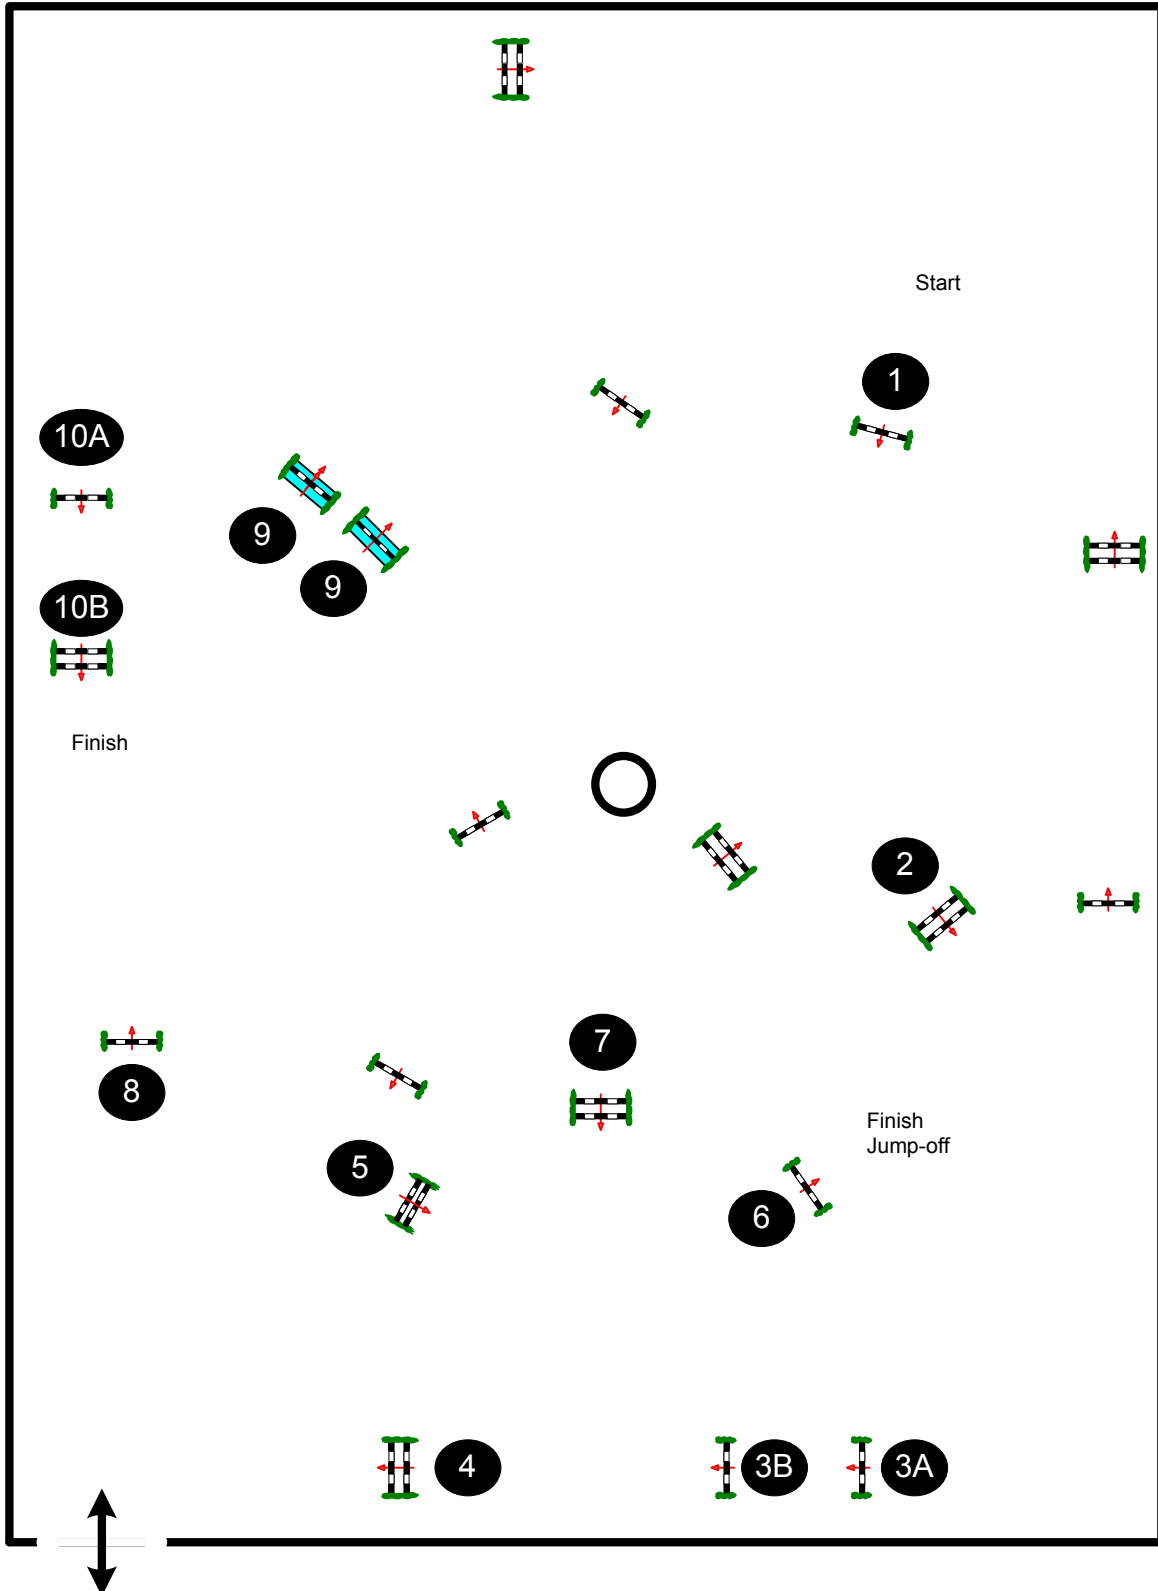

## - HITS DESERT CIRCUIT 2016 - WEEK IV -

FRIDAY

267. 1.30M WILD GOLD JUMPER - II.2.B.

NATIONAL RG: II.2.B

HEIGHT: 1,30 M

SPEED: 350 M/MIN  
LENGTH: 470 M  
TIME ALLOWED: 81 SEC  
TIME LIMIT: 162 SEC

OBSTACLES: 10  
EFFORTS: 12

1ST JUMP-OFF: -1-2-3A-3B-4-5-6-  
LENGTH: 220 M  
TIME ALLOWED: 38 SEC  
TIME LIMIT: 76 SEC

1

COURSE DESIGNER MARTIN OTTO / GER