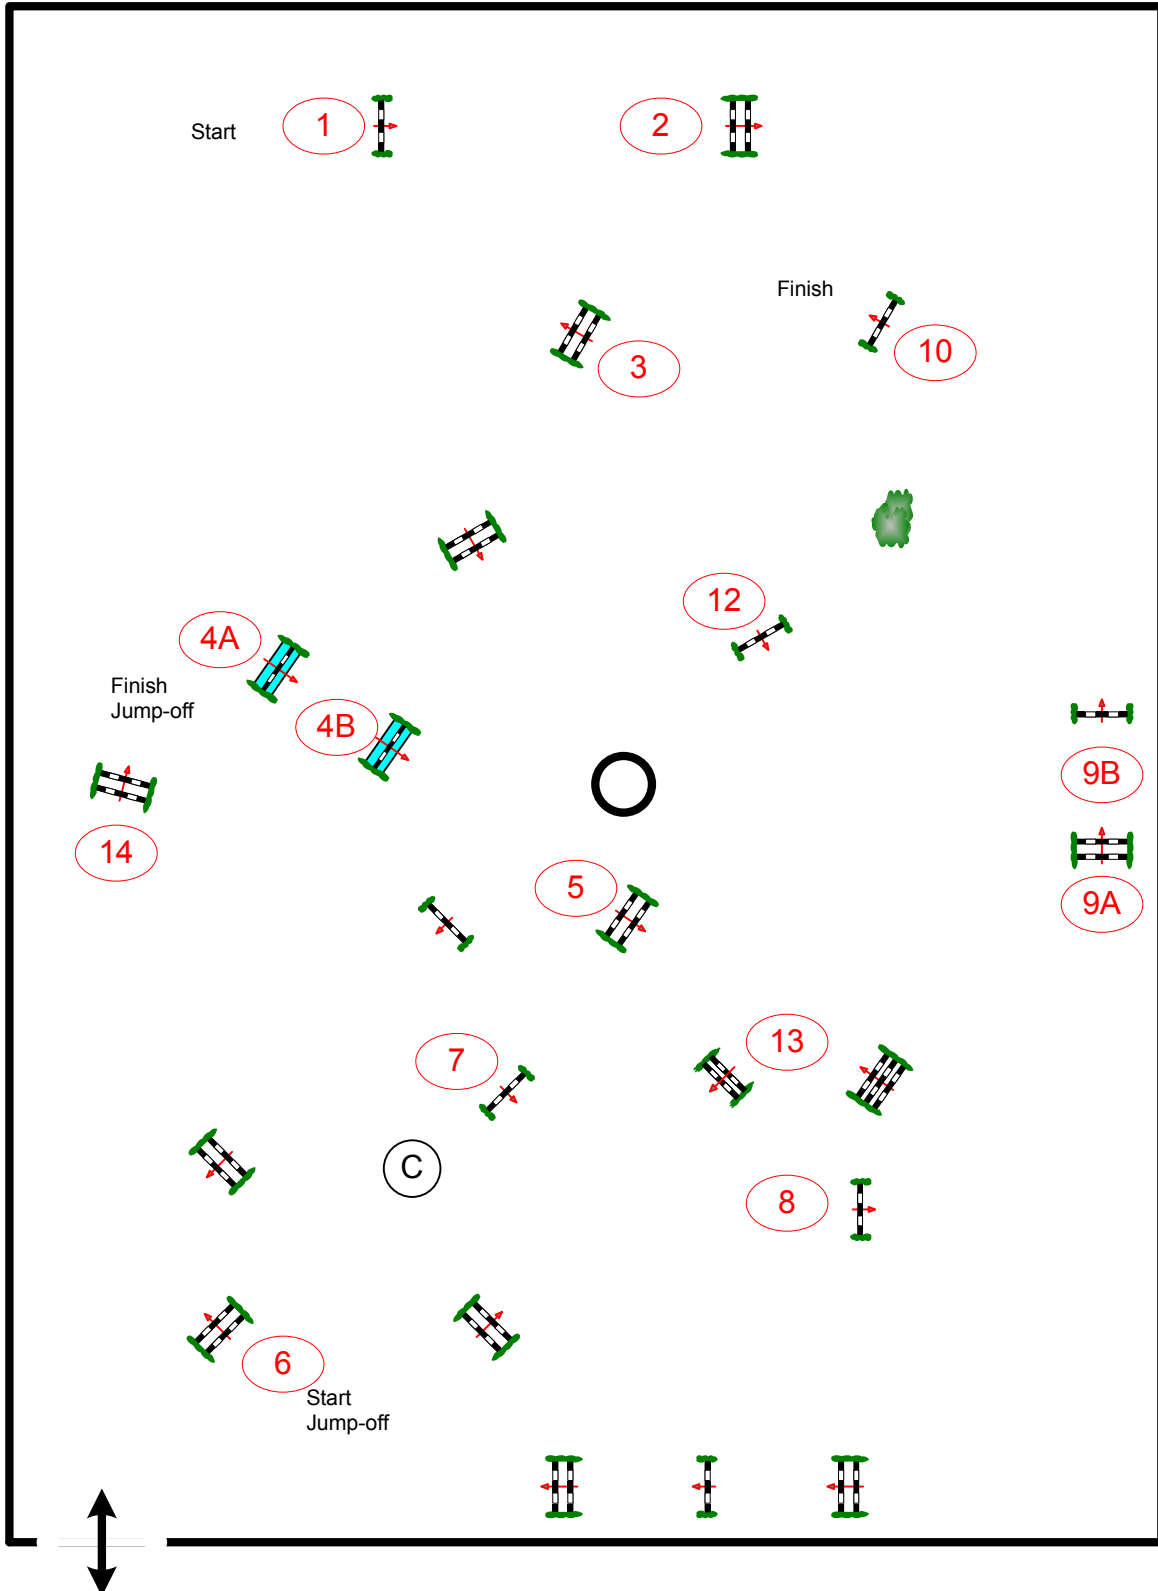

THERMAL

- HITS DESERT CIRCUIT 2016 - WEEK IV -

SATURDAY

418. \$5,000 E-VET JUMPER CLASSIC 1.35M - II.2.A.

NATIONAL RG: II.2.A

HEIGHT: 1,35 M

SPEED: 350 M/MIN
LENGTH: 440 M
TIME ALLOWED: 76 SEC
TIME LIMIT: 152 SEC

OBSTACLES: 9
EFFORTS: 10

1ST JUMP-OFF: ~~6-7-9A-9B-12-13-14~~
LENGTH: 340 M
TIME ALLOWED: 59 SEC
TIME LIMIT: 118 SEC

6

COURSE DESIGNER MARTIN OTTO / GER