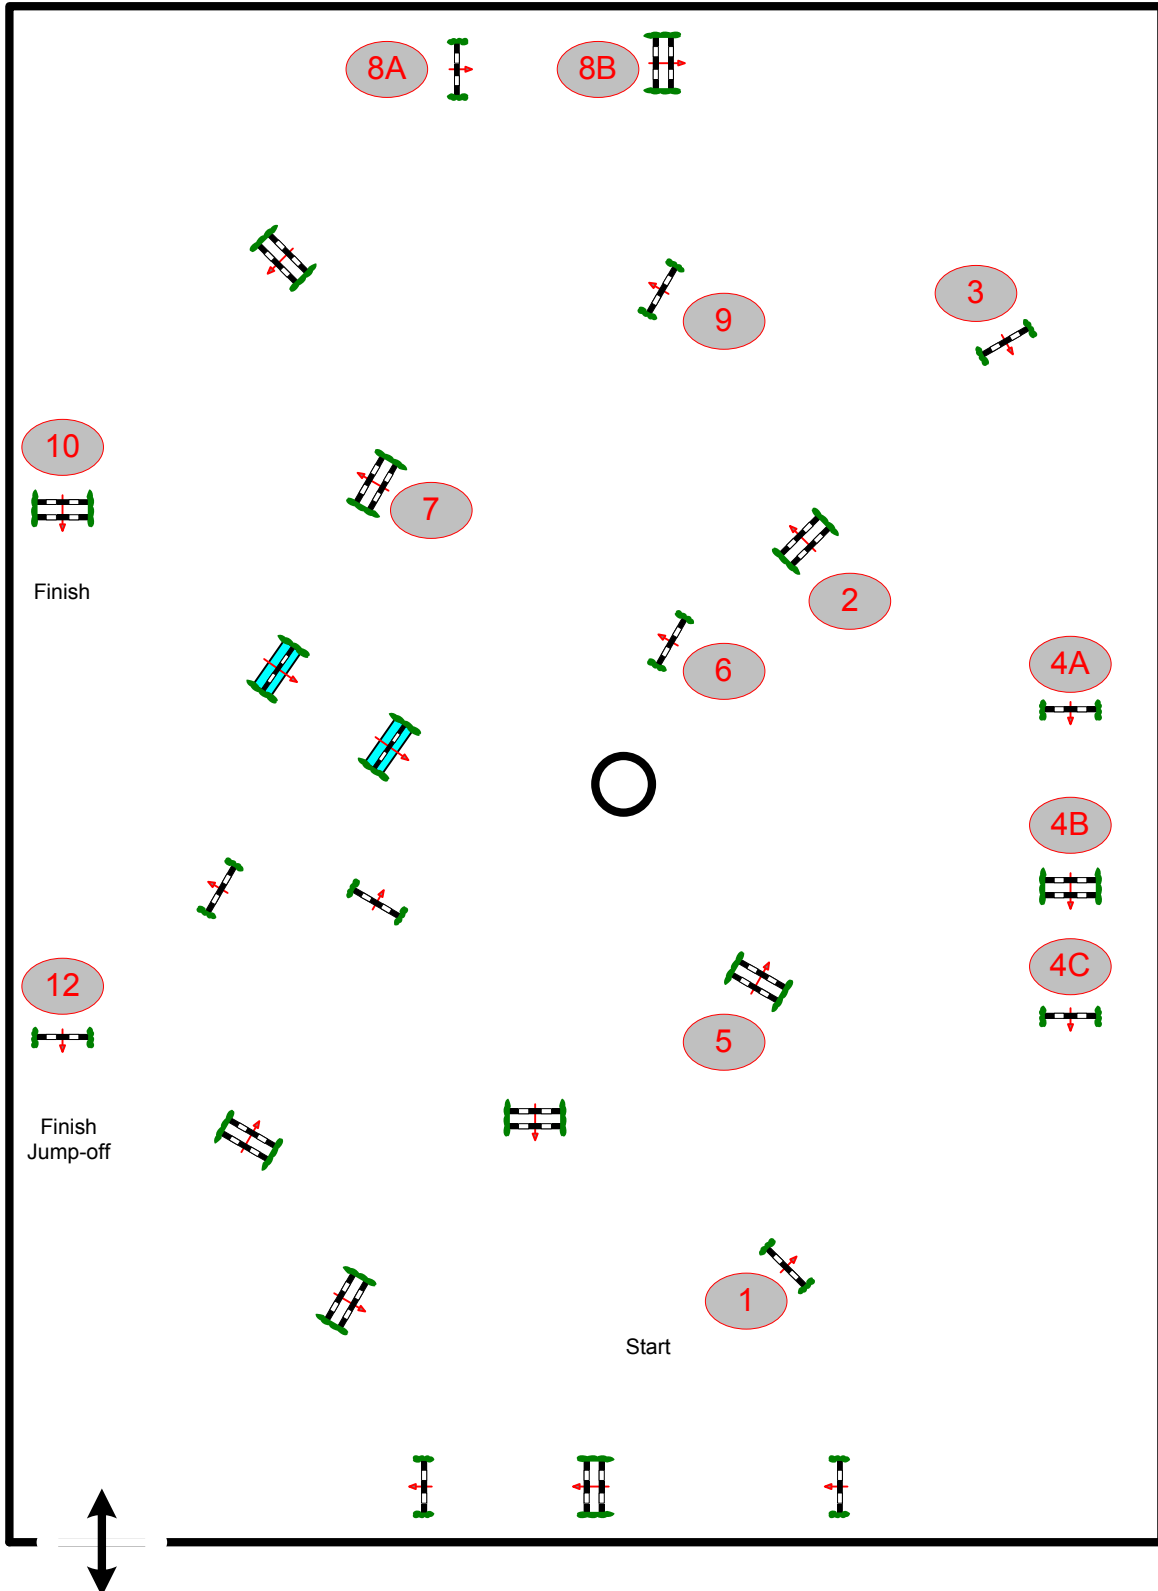

THERMAL

- HITS DESERT CIRCUIT 2016 -

SUNDAY

413. \$5,000 JR/A-O JUMPER CLASSIC - 1.35M

NATIONAL RG: II.2.A

SPEED: 350 M/MIN
LENGTH: 510 M
TIME ALLOWED: 88 SEC
TIME LIMIT: 176 SEC

OBSTACLES: 10
EFFORTS: 13

1ST JUMP-OFF: -1-6-7-8A-8B-9-10-12-
LENGTH: 300 M
TIME ALLOWED: 52 SEC
TIME LIMIT: 104 SEC

HEIGHT: 1,35 M

1

COURSE DESIGNER MARTIN OTTO / GER