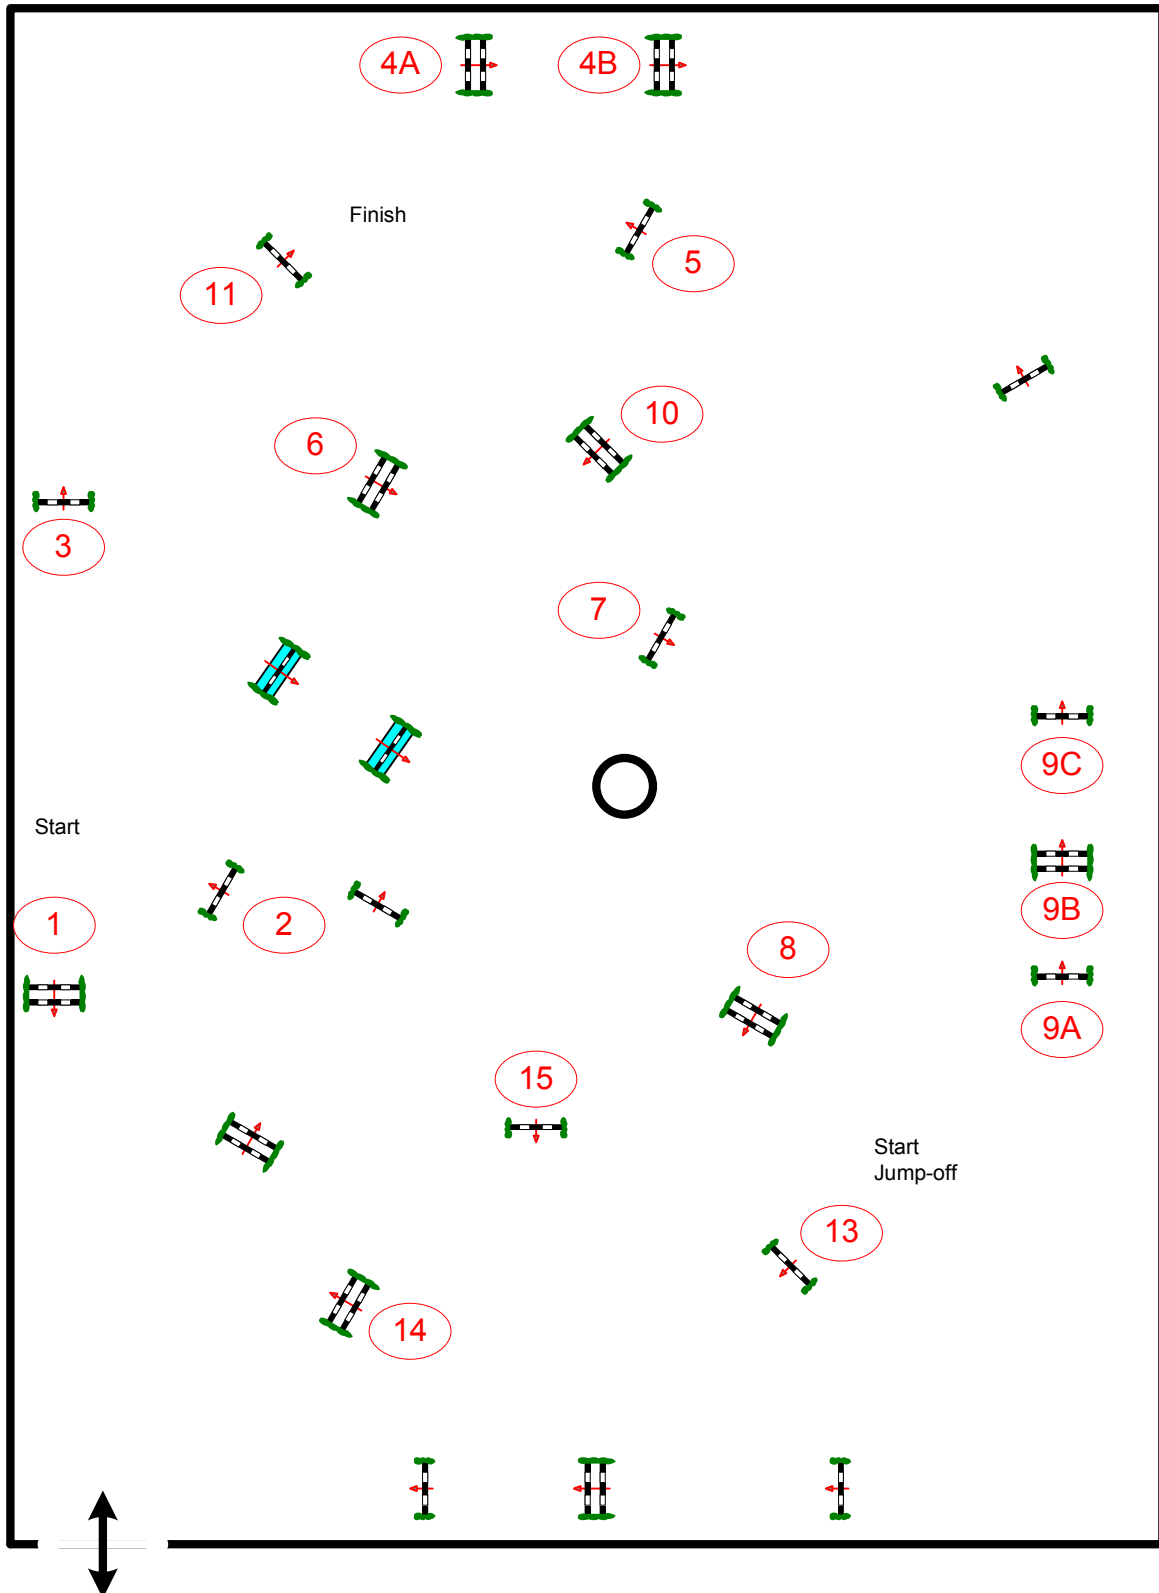

THERMAL

- HITS DESERT CIRCUIT 2016 -

SUNDAY

414. \$10,000 JR/A-O JUMPER CLASSIC - 1.45M

NATIONAL RG: II.2.A

HEIGHT: 1,45 M

SPEED: 350 M/MIN
LENGTH: 500 M
TIME ALLOWED: 86 SEC
TIME LIMIT: 172 SEC

OBSTACLES: 11
EFFORTS: 14

1ST JUMP-OFF: -13-14-15-9B-9C-10-11-
LENGTH: 300 M
TIME ALLOWED: 52 SEC
TIME LIMIT: 104 SEC

2

COURSE DESIGNER MARTIN OTTO / GER